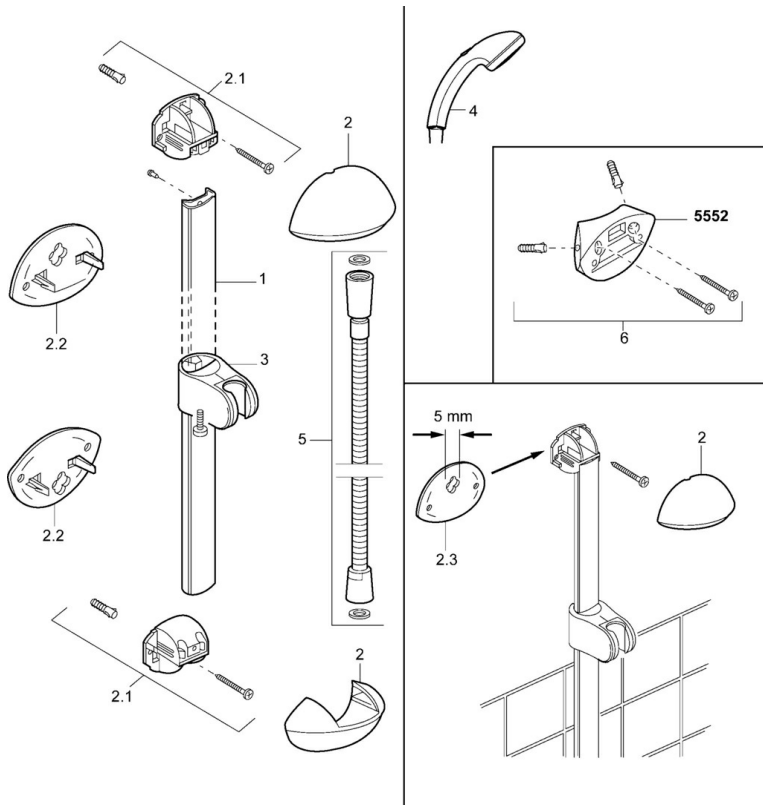

EAN: 4015474041233
static.hansa.com/55650140

- Shower solutions
- Wall mounted
- Chrome

Technical data

Technical properties

Hot water supply	max. +65°C
Working pressure	0.5-5 bar

Spare parts

SP55650140

Name	Code
2 Covering cap Chrome/Satin Discontinued	59911866
2 Cover Discontinued	59911865
2.1 Wall coupling for shower hose Discontinued	59911867
2.2 Symbol plug Discontinued	59911868
2.2 Symbol plug Gold Discontinued	59911870
2.3 Spacer sleeve Discontinued	59911871
3 Slide for shower rail Discontinued	59911315
3 Slide for shower rail Chrome/Satin Discontinued	59911316
4 Hand shower Chrome/Gold Discontinued	599043390
4 Hand shower Chrome/Satin Discontinued	599043392
4 Hand shower Discontinued	04330100
5 Shower hose, L=1600	04120500