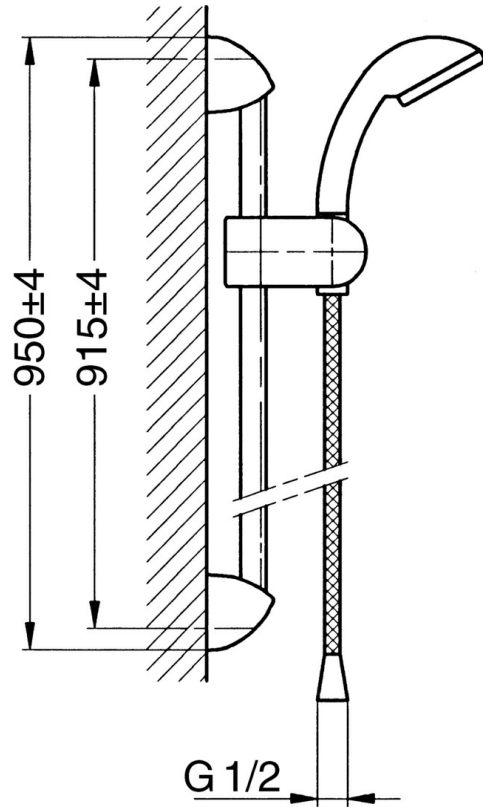

EAN: 4015474041233
static.hansa.com/55650140

- Shower solutions
- Wall mounted
- Chrome

Technical data

Technical properties

Hot water supply	max. +65°C
Working pressure	0.5-5 bar

Spare parts

SP55650140

Name	Code
2 Covering cap Chrome/Satin Discontinued	59911866
2 Cover Discontinued	59911865
2.1 Wall coupling for shower hose Discontinued	59911867
2.2 Symbol plug Discontinued	59911868
2.2 Symbol plug Gold Discontinued	59911870
2.3 Spacer sleeve Discontinued	59911871
3 Slide for shower rail Discontinued	59911315
3 Slide for shower rail Chrome/Satin Discontinued	59911316
4 Hand shower Chrome/Gold Discontinued	599043390
4 Hand shower Chrome/Satin Discontinued	599043392
4 Hand shower Discontinued	04330100
5 Shower hose, L=1600	04120500