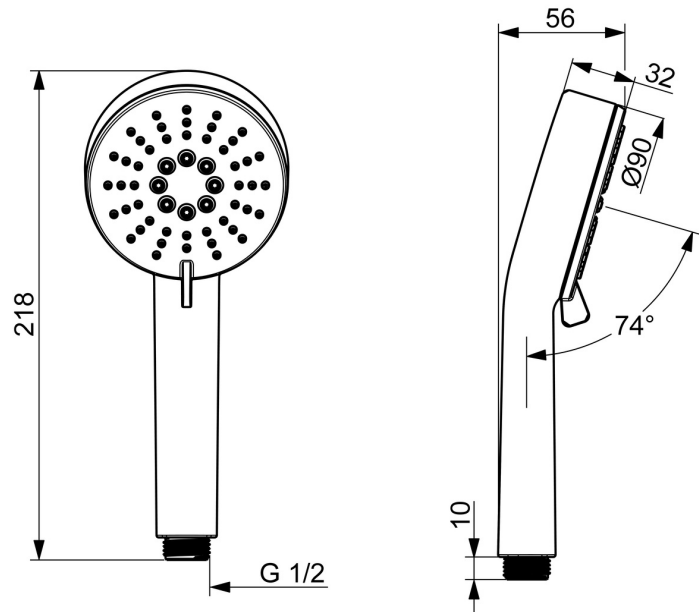

EAN: 4057304019111
static.hansa.com/55620100

Introducing the HANSABASIC hand shower, the perfect addition to any shower solution. With its sleek chrome surface treatment and anti-limescale technology, this hand shower is easy to clean and maintain. Featuring three spray functions - normal, refreshing, and relaxing - you can choose the perfect water stream to activate, refresh, or relax your body. This new product emphasizes quality and at the same time offers outstanding price-performance. Choose the BASIC line for daily enjoyment in everyday use.

- Shower solutions
- Accessories
- Chrome
- Anti limescale technology (easy to clean)
- Normal - Even and soft water stream, Refreshing - Strong water stream, activates and refreshes body, Relaxing - Soft water stream, pleasant for entire body
- 3 spray functions

Technical data

Flow properties

Flow-rate at 3 bar **11.4 l/min**

Technical properties

Hot water supply **max. +65°C**
 Working pressure **0.5-5 bar**
 Connection size **G1/2**
 Material **Composite**

Regulations