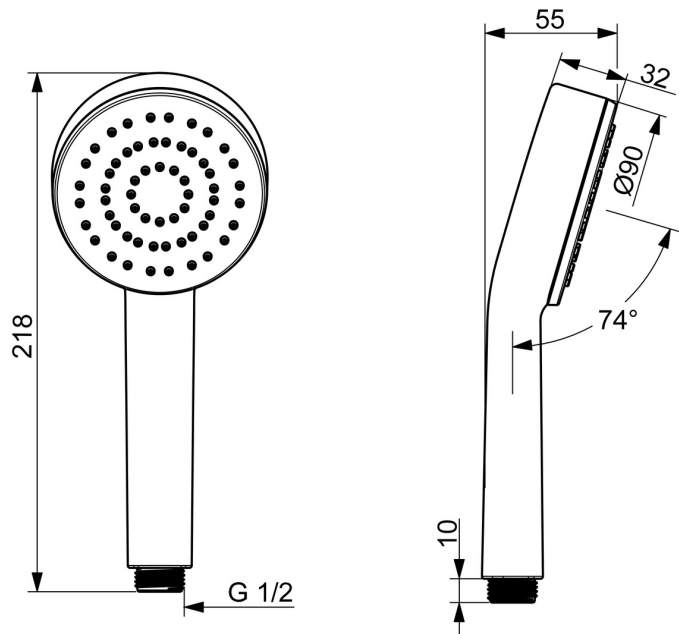

EAN: 4057304019104
static.hansa.com/55610100

Introducing the HANSABASIC hand shower, the perfect addition to any shower solution. With its sleek chrome surface treatment and anti-limescale technology, this hand shower is easy to clean and maintain. The refreshing spray type provides a strong water stream that activates and refreshes the body. This new product emphasizes quality and at the same time offers outstanding price-performance. Choose the BASIC line for daily enjoyment in everyday use.

- Shower solutions
- Accessories
- Chrome
- Anti limescale technology (easy to clean)
- Refreshing - Strong water stream, activates and refreshes body
- 1 spray function

Technical data

Flow properties

Flow-rate at 3 bar **12.0 l/min**

Technical properties

Hot water supply **max. +65°C**
 Working pressure **0.5-5 bar**
 Connection size **G1/2**
 Material **Composite**

Regulations

EN standard **EN 1112**

Approvals and Declarations

DVGW **DW-6517D00166**
 ABP **P-IX 10177/IA**
 Declaration of conformity **DoC**