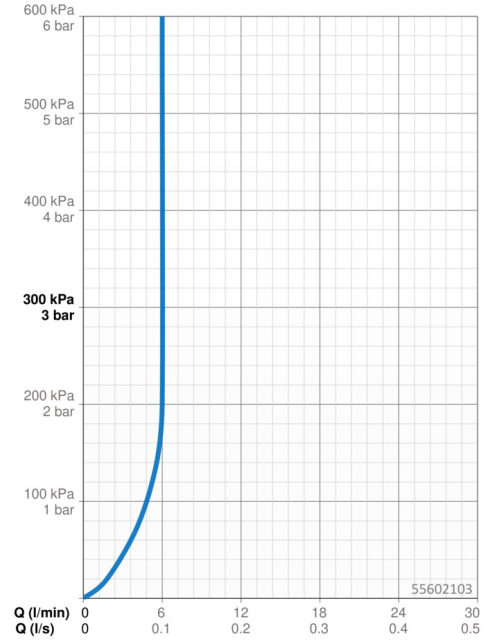

Technical data

Flow properties

Flow-rate at 3 bar (with flow controller) **6.0 l/min**

Technical properties

Hot water supply **max. +80°C**
Working pressure **0.5-10 bar**
Projection **185 mm**
Backflow prevention (EN1717) **AA**
Material **Brass**

Regulations

EN standard **EN 817**

Approvals and Declarations

Declaration of conformity **DoC**
EPD **S-P-07752**