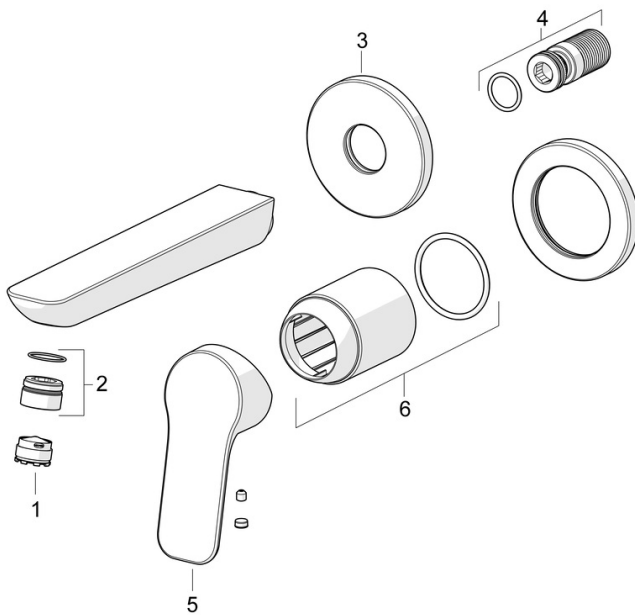

EAN: 4057304019036
static.hansa.com/55602103

Introducing the HANSABASIC washbasin faucet - a timeless choice for every modern bathroom. This trim kit features a chrome surface treatment and is designed for concealed wall-mounting. With hot and cold symbols and a single-operating lever, this faucet makes controlling the water temperature and flow effortless while the fixed spout ensures a consistent water flow. This faucet not only comes with a universal design but also offers outstanding price-performance ratio. Choose the BASIC line for daily enjoyment in everyday use.

- Washbasin
- Trim Kit, Single-lever
- Concealed wall mounting
- Chrome
- Fixed spout
- PCA® - constant flow rate regardless of pressure variations, Hidden aerator
- Hot/Cold symbols, Single operating lever/handle
- \varnothing 35 mm ceramic cartridge for flow and temperature control

Regulations

EN standard **EN 817**

Approvals and Declarations

Declaration of conformity **DoC**
 EPD **S-P-07752**

Spare parts

SP55602103

	Name	Code
01	Aerator, M18.5x1, TJ	59913366
02	Fitting ring for aerator	59913654
03	Cover flange, d 75 mm	59913246
04	Thread nipple	59913658
05	Lever	1014955V
06	Cover sleeve	59912511