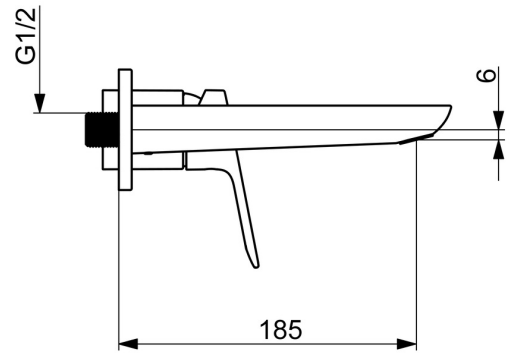

EAN: 4057304019036
static.hansa.com/55602103

Introducing the HANSABASIC washbasin faucet - a timeless choice for every modern bathroom. This trim kit features a chrome surface treatment and is designed for concealed wall-mounting. With hot and cold symbols and a single-operating lever, this faucet makes controlling the water temperature and flow effortless while the fixed spout ensures a consistent water flow. This faucet not only comes with a universal design but also offers outstanding price-performance ratio. Choose the BASIC line for daily enjoyment in everyday use.

- Washbasin
- Trim Kit, Single-lever
- Concealed wall mounting
- Chrome
- Fixed spout
- PCA® - constant flow rate regardless of pressure variations, Hidden aerator
- Hot/Cold symbols, Single operating lever/handle
- \varnothing 35 mm ceramic cartridge for flow and temperature control

Technical data

Flow properties

Flow-rate at 3 bar (with flow controller) **6.0 l/min**

Technical properties

Hot water supply **max. +80°C**
 Working pressure **0.5-10 bar**
 Projection **185 mm**
 Backflow prevention (EN1717) **AA**
 Material **Brass**

Regulations

EN standard **EN 817**

Approvals and Declarations

Declaration of conformity **DoC**
 EPD **S-P-07752**

Spare parts

SP55602103

	Name	Code
01	Aerator, M18.5x1, TJ	59913366
02	Fitting ring for aerator	59913654
03	Cover flange, d 75 mm	59913246
04	Thread nipple	59913658
05	Lever	1014955V
06	Cover sleeve	59912511