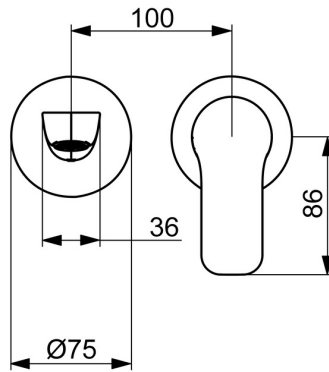

EAN: 4057304019036
static.hansa.com/55602103

Introducing the HANSABASIC washbasin faucet - a timeless choice for every modern bathroom. This trim kit features a chrome surface treatment and is designed for concealed wall-mounting. With hot and cold symbols and a single-operating lever, this faucet makes controlling the water temperature and flow effortless while the fixed spout ensures a consistent water flow. This faucet not only comes with a universal design but also offers outstanding price-performance ratio. Choose the BASIC line for daily enjoyment in everyday use.

- Washbasin
- Trim Kit, Single-lever
- Concealed wall mounting
- Chrome
- Fixed spout
- PCA® - constant flow rate regardless of pressure variations, Hidden aerator
- Hot/Cold symbols, Single operating lever/handle
- \varnothing 35 mm ceramic cartridge for flow and temperature control

Technical data

Flow properties

Flow-rate at 3 bar (with flow controller) **6.0 l/min**

Technical properties

Hot water supply **max. +80°C**
 Working pressure **0.5-10 bar**
 Projection **185 mm**
 Backflow prevention (EN1717) **AA**
 Material **Brass**

Regulations

EN standard **EN 817**

Approvals and Declarations

Declaration of conformity **DoC**
 EPD **S-P-07752**

Spare parts

SP55602103

	Name	Code
01	Aerator, M18.5x1, TJ	59913366
02	Fitting ring for aerator	59913654
03	Cover flange, d 75 mm	59913246
04	Thread nipple	59913658
05	Lever	1014955V
06	Cover sleeve	59912511