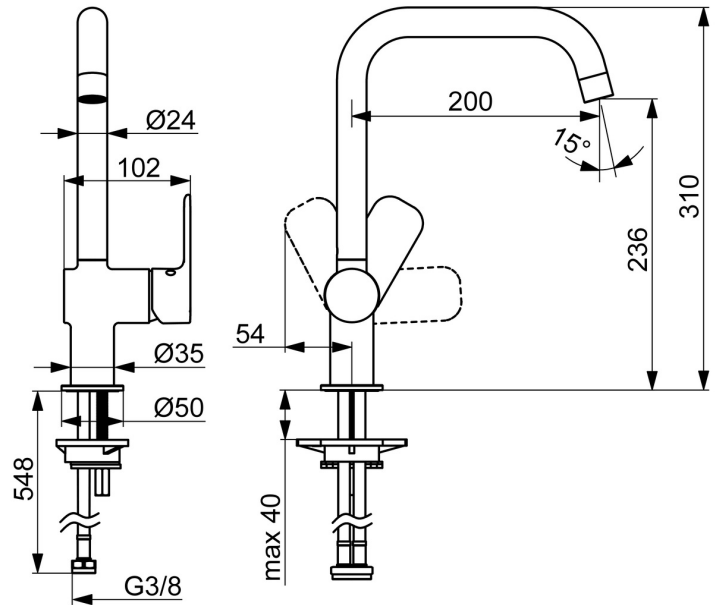

EAN: 4057304019081
static.hansa.com/55562203

Timeless choice for every modern kitchen. With its sleek chrome surface treatment and single-lever, side-operated design, this faucet is both modern and functional. The swivel spout allows for easy maneuverability while hot and cold symbols on the single operating lever make it easy to adjust the water temperature and flow. Plus, the rapid installation system ensures quick and easy setup. This deck-mounted faucet not only is a reliable and durable choice for any kitchen but also comes with a very good price performance. Choose the BASIC line for daily enjoyment in everyday use.

- Kitchen
- Single-lever, side operated
- Deck mounted
- Chrome
- Swivel spout
- Standard aerator
- Hot/Cold symbols, Single operating lever/handle
- \varnothing 35 mm ceramic cartridge for flow and temperature control
- Flexible inlet pipes
- Rapid installation system

Technical data

Flow properties

Flow-rate at 3 bar **12.0 l/min**

Technical properties

DN-size (nominal dimension) **DN15**
 Hot water supply **max. +70°C**
 Working pressure **0.5-10 bar**
 Connection size **G3/8**
 Projection **200 mm**
 Backflow prevention (EN1717) **AA**
 Material **Brass**

Regulations

EN standard **EN 817**
 Noise class **I (ISO 3822)**

Approvals and Declarations

DVGW **DW-6506D00165**
 ABP **P-IX 10076/IA**
 Declaration of conformity **DoC**

Spare parts

SP55562203

	Name	Code
01	Aerator	1017133V
02	Spout	1017132V
03	Sealing kit	1017131V
04	Cartridge, 3.5 Classic	59913075
05	Covering cap	1017127V
06	Lever	1017126V
07	Fixing set	1017128V