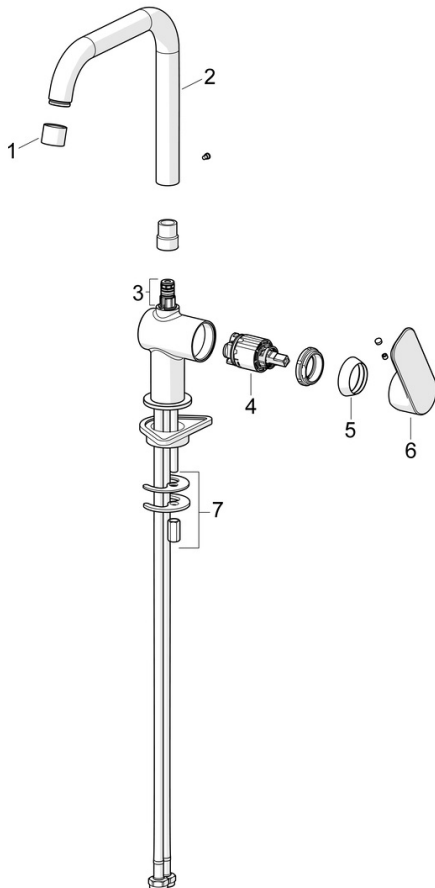

EAN: 4057304019081
static.hansa.com/55562203

Timeless choice for every modern kitchen. With its sleek chrome surface treatment and single-lever, side-operated design, this faucet is both modern and functional. The swivel spout allows for easy maneuverability while hot and cold symbols on the single operating lever make it easy to adjust the water temperature and flow. Plus, the rapid installation system ensures quick and easy setup. This deck-mounted faucet not only is a reliable and durable choice for any kitchen but also comes with a very good price performance. Choose the BASIC line for daily enjoyment in everyday use.

- Kitchen
- Single-lever, side operated
- Deck mounted
- Chrome
- Swivel spout
- Standard aerator
- Hot/Cold symbols, Single operating lever/handle
- \varnothing 35 mm ceramic cartridge for flow and temperature control
- Flexible inlet pipes
- Rapid installation system

Technical data

Flow properties

Flow-rate at 3 bar **12.0 l/min**

Technical properties

DN-size (nominal dimension) **DN15**
 Hot water supply **max. +70°C**
 Working pressure **0.5-10 bar**
 Connection size **G3/8**
 Projection **200 mm**
 Backflow prevention (EN1717) **AA**
 Material **Brass**

Regulations

EN standard **EN 817**
 Noise class **I (ISO 3822)**

Approvals and Declarations

DVGW **DW-6506D00165**
 ABP **P-IX 10076/IA**
 Declaration of conformity **DoC**

Spare parts

SP55562203

	Name	Code
01	Aerator	1017133V
02	Spout	1017132V
03	Sealing kit	1017131V
04	Cartridge, 3.5 Classic	59913075
05	Covering cap	1017127V
06	Lever	1017126V
07	Fixing set	1017128V