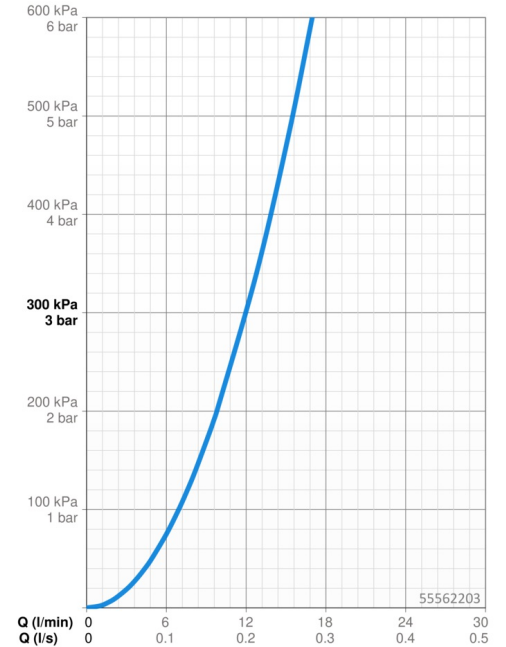

Technical data

Flow properties

Flow-rate at 3 bar **12.0 l/min**

Technical properties

DN-size (nominal dimension) **DN15**
Hot water supply **max. +70°C**
Working pressure **0.5-10 bar**
Connection size **G3/8**
Projection **200 mm**
Backflow prevention (EN1717) **AA**
Material **Brass**

Regulations

EN standard **EN 817**
Noise class **I (ISO 3822)**

Approvals and Declarations

DVGW **DW-6506D00165**
ABP **P-IX 10076/IA**
Declaration of conformity **DoC**