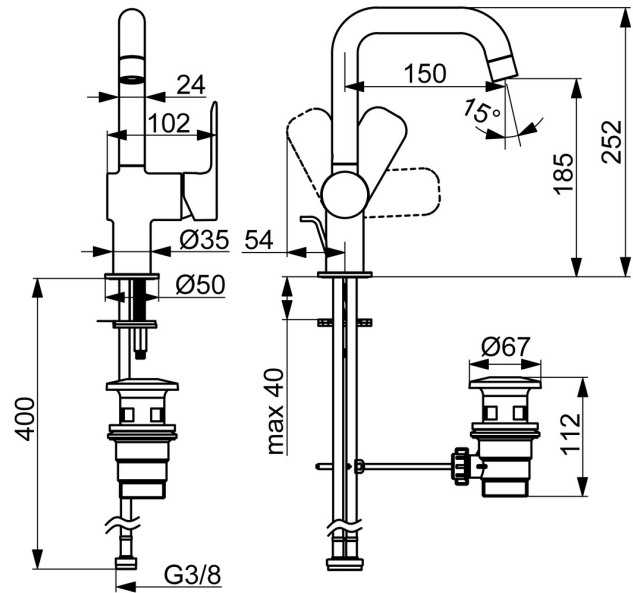

EAN: 4057304019029
static.hansa.com/55552203

Timeless choice for every modern bathroom. Introducing the universal HANSABASIC washbasin faucet. With a chrome finish and side-operating lever, this deck-mounted faucet adds a modern touch to any washbasin. The fixed spout with hot and cold symbols are made for effortless use, while the rapid installation system ensures quick and easy installation. It comes with a classic design and very good price performance. Choose the BASIC line for daily enjoyment in everyday use.

- Washbasin
- Single-lever, side operated
- Deck mounted
- Chrome
- Fixed spout
- PCA® - constant flow rate regardless of pressure variations
- Hot/Cold symbols, Single operating lever/handle
- Pop-up waste with draw-rod
- \varnothing 35 mm ceramic cartridge for flow and temperature control
- Flexible inlet pipes
- Rapid installation system

Technical data

Flow properties

Flow-rate at 3 bar (with flow controller) **4.8 l/min**

Technical properties

DN-size (nominal dimension) **DN15**
 Hot water supply **max. +70°C**
 Working pressure **0.5-10 bar**
 Connection size **G3/8**
 Projection **150 mm**
 Backflow prevention (EN1717) **AA**
 Material **Brass**

Regulations

EN standard **EN 817**
 Noise class **I (ISO 3822)**

Approvals and Declarations

DVGW **DW-6506D00165**
 ABP **PA-IX 10073/IO**
 Declaration of conformity **DoC**

Spare parts

SP55552203

	Name	Code
01	Aerator	1017130V
02	Spout	1017129V
03	Sealing kit	1017131V
04	Cartridge, 3.5 Classic	59913075
05	Covering cap	1017127V
06	Lever	1017126V
07	Fixing set	1017128V