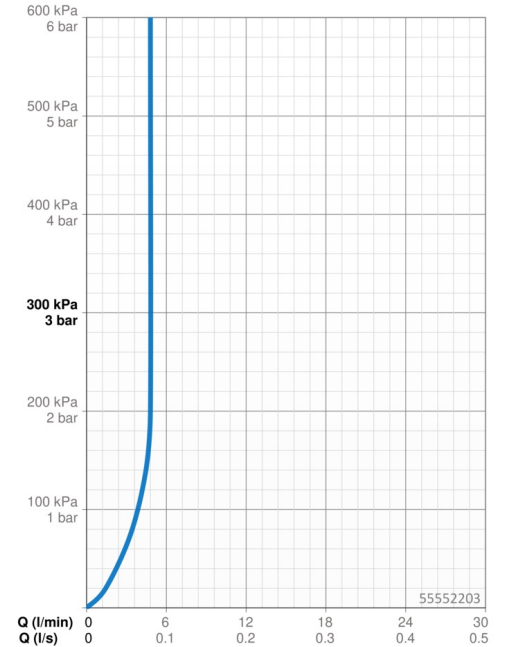

Technical data

Flow properties

Flow-rate at 3 bar (with flow controller) **4.8 l/min**

Technical properties

DN-size (nominal dimension) **DN15**
Hot water supply **max. +70°C**
Working pressure **0.5-10 bar**
Connection size **G3/8**
Projection **150 mm**
Backflow prevention (EN1717) **AA**
Material **Brass**

Regulations

EN standard **EN 817**
Noise class **I (ISO 3822)**

Approvals and Declarations

DVGW **DW-6506D00165**
ABP **PA-IX 10073/IO**
Declaration of conformity **DoC**