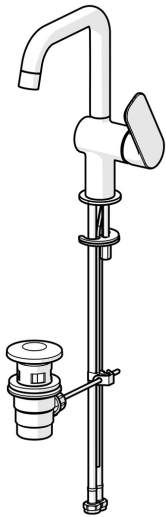

EAN: 4057304019029
static.hansa.com/55552203

Timeless choice for every modern bathroom. Introducing the universal HANSABASIC washbasin faucet. With a chrome finish and side-operating lever, this deck-mounted faucet adds a modern touch to any washbasin. The fixed spout with hot and cold symbols are made for effortless use, while the rapid installation system ensures quick and easy installation. It comes with a classic design and very good price performance. Choose the BASIC line for daily enjoyment in everyday use.

- Washbasin
- Single-lever, side operated
- Deck mounted
- Chrome
- Fixed spout
- PCA® - constant flow rate regardless of pressure variations
- Hot/Cold symbols, Single operating lever/handle
- Pop-up waste with draw-rod
- \varnothing 35 mm ceramic cartridge for flow and temperature control
- Flexible inlet pipes
- Rapid installation system

Technical data

Flow properties

Flow-rate at 3 bar (with flow controller) **4.8 l/min**

Technical properties

DN-size (nominal dimension) **DN15**
 Hot water supply **max. +70°C**
 Working pressure **0.5-10 bar**
 Connection size **G3/8**
 Projection **150 mm**
 Backflow prevention (EN1717) **AA**
 Material **Brass**

Regulations

EN standard **EN 817**
 Noise class **I (ISO 3822)**

Approvals and Declarations

DVGW **DW-6506D00165**
 ABP **PA-IX 10073/IO**
 Declaration of conformity **DoC**

Spare parts

SP55552203

	Name	Code
01	Aerator	1017130V
02	Spout	1017129V
03	Sealing kit	1017131V
04	Cartridge, 3.5 Classic	59913075
05	Covering cap	1017127V
06	Lever	1017126V
07	Fixing set	1017128V