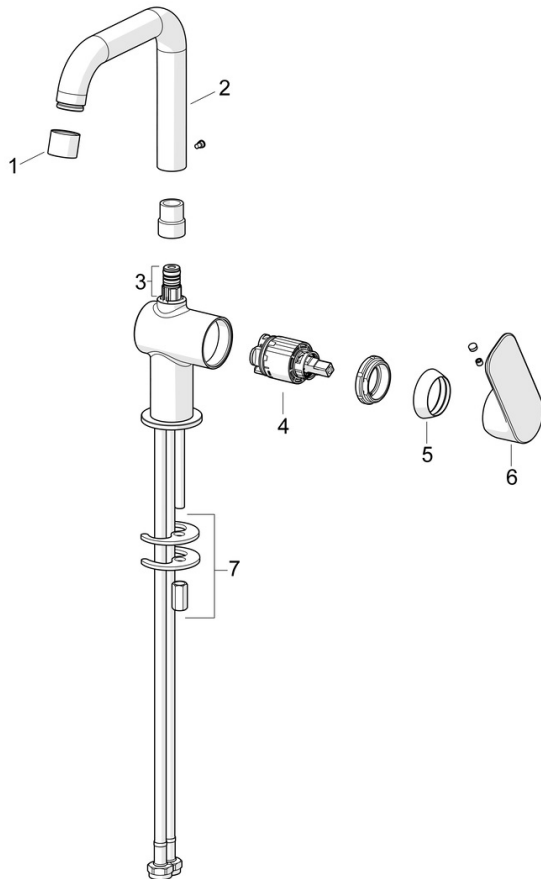

EAN: 4057304019029
static.hansa.com/55552203

Timeless choice for every modern bathroom. Introducing the universal HANSABASIC washbasin faucet. With a chrome finish and side-operating lever, this deck-mounted faucet adds a modern touch to any washbasin. The fixed spout with hot and cold symbols are made for effortless use, while the rapid installation system ensures quick and easy installation. It comes with a classic design and very good price performance. Choose the BASIC line for daily enjoyment in everyday use.

- Washbasin
- Single-lever, side operated
- Deck mounted
- Chrome
- Fixed spout
- PCA® - constant flow rate regardless of pressure variations
- Hot/Cold symbols, Single operating lever/handle
- Pop-up waste with draw-rod
- \varnothing 35 mm ceramic cartridge for flow and temperature control
- Flexible inlet pipes
- Rapid installation system

Technical data

Flow properties

Flow-rate at 3 bar (with flow controller) **4.8 l/min**

Technical properties

DN-size (nominal dimension) **DN15**
 Hot water supply **max. +70°C**
 Working pressure **0.5-10 bar**
 Connection size **G3/8**
 Projection **150 mm**
 Backflow prevention (EN1717) **AA**
 Material **Brass**

Regulations

EN standard **EN 817**
 Noise class **I (ISO 3822)**

Approvals and Declarations

DVGW **DW-6506D00165**
 ABP **PA-IX 10073/IO**
 Declaration of conformity **DoC**

Spare parts

SP55552203

	Name	Code
01	Aerator	1017130V
02	Spout	1017129V
03	Sealing kit	1017131V
04	Cartridge, 3.5 Classic	59913075
05	Covering cap	1017127V
06	Lever	1017126V
07	Fixing set	1017128V