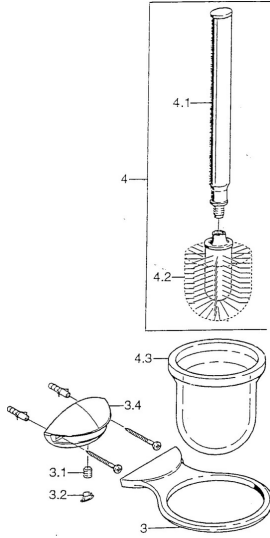

EAN: 4015474002562  
[static.hansa.com/5555090092](http://static.hansa.com/5555090092)

- Bathroom
- Accessories
- Wall mounted

## Technical data

## Spare parts

### SP55550900

	Name	Code
3	WC brush and holder Discontinued	59911814
3	WC brush and holder Chrome/Satin Discontinued	59911815
3.1	Fixing screw, M8x8 Discontinued	59911806
3.2	Plug Chrome/Satin Discontinued	59911808
3.2	Plug Discontinued	59911807
4	WC brush and holder Discontinued	59911639
4.2	Brush, M 12	59911637
4.3	Glass Glass/Mirror Discontinued	59911638