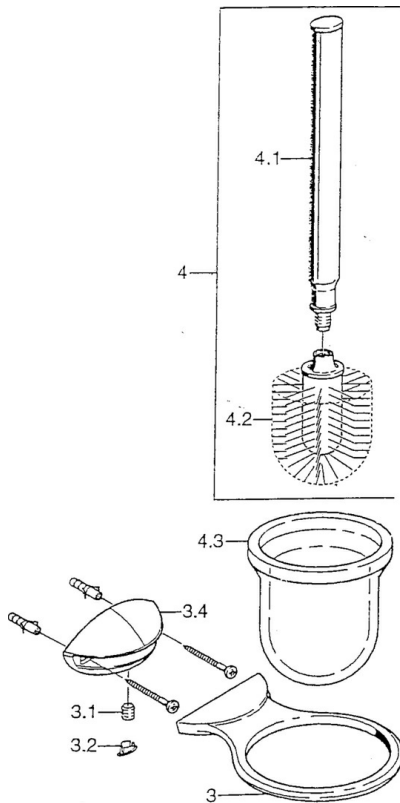

EAN: 4015474002562  
[static.hansa.com/5555090092](http://static.hansa.com/5555090092)

- Bathroom
- Accessories
- Wall mounted

## Technical data

## Spare parts

### SP55550900

	Name	Code
3	WC brush and holder Discontinued	59911814
3	WC brush and holder Chrome/Satin Discontinued	59911815
3.1	Fixing screw, M8x8 Discontinued	59911806
3.2	Plug Chrome/Satin Discontinued	59911808
3.2	Plug Discontinued	59911807
4	WC brush and holder Discontinued	59911639
4.2	Brush, M 12	59911637
4.3	Glass Glass/Mirror Discontinued	59911638