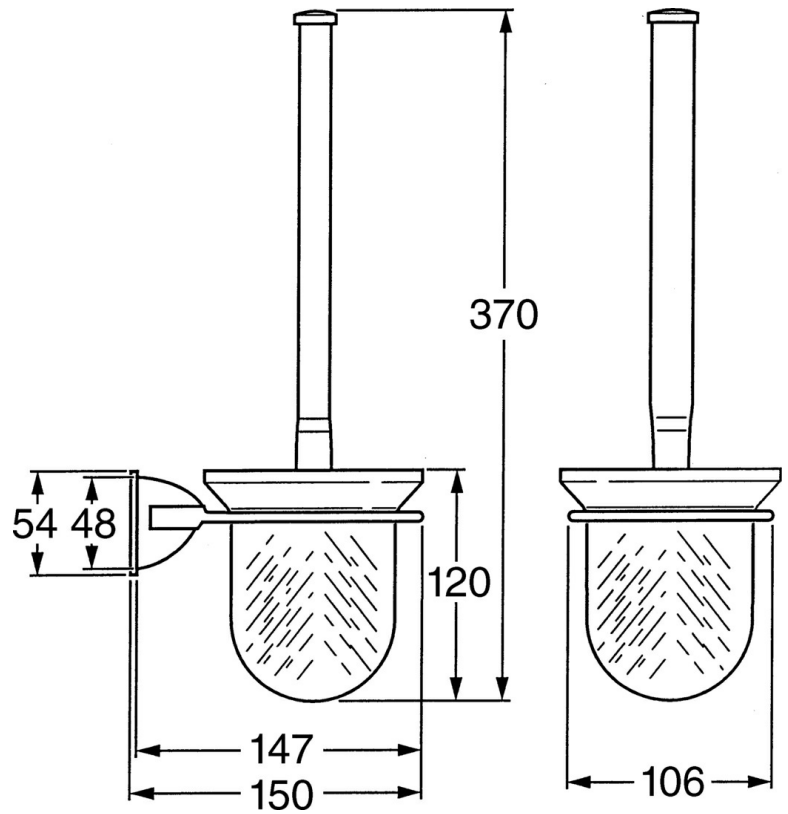

EAN: 4015474002555
static.hansa.com/55550900

- Bathroom
- Accessories
- Wall mounted
- Chrome

Technical data

Spare parts

SP55550900

	Name	Code
3	WC brush and holder Discontinued	59911814
3	WC brush and holder Chrome/Satin Discontinued	59911815
3.1	Fixing screw, M8x8 Discontinued	59911806
3.2	Plug Chrome/Satin Discontinued	59911808
3.2	Plug Discontinued	59911807
4	WC brush and holder Discontinued	59911639
4.2	Brush, M 12	59911637
4.3	Glass Glass/Mirror Discontinued	59911638