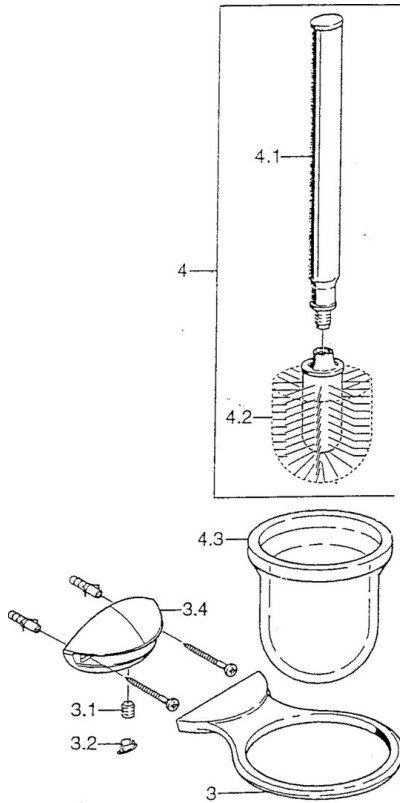

EAN: 4015474002555
static.hansa.com/55550900

- Bathroom
- Accessories
- Wall mounted
- Chrome

Technical data

Spare parts

SP55550900

	Name	Code
3	WC brush and holder Discontinued	59911814
3	WC brush and holder Chrome/Satin Discontinued	59911815
3.1	Fixing screw, M8x8 Discontinued	59911806
3.2	Plug Chrome/Satin Discontinued	59911808
3.2	Plug Discontinued	59911807
4	WC brush and holder Discontinued	59911639
4.2	Brush, M 12	59911637
4.3	Glass Glass/Mirror Discontinued	59911638