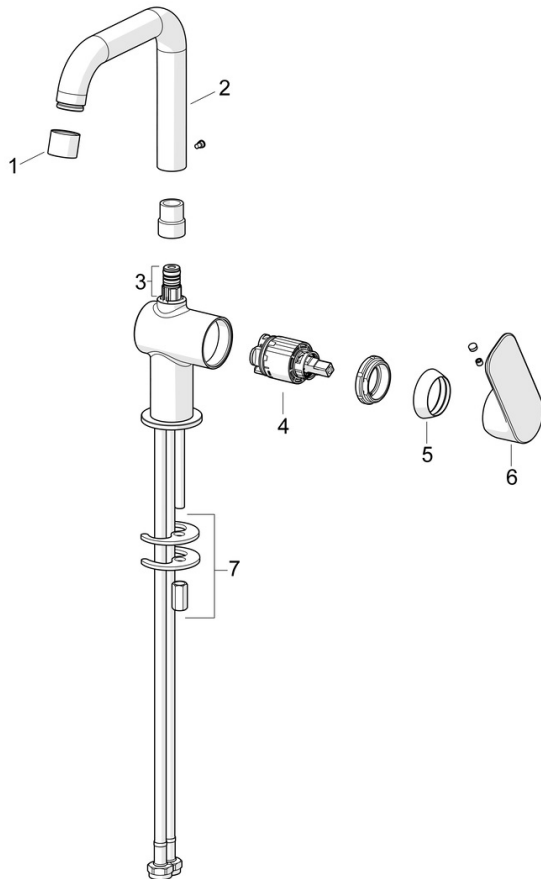

EAN: 4057304019012
static.hansa.com/55542203

Timeless choice for every modern bathroom. Introducing the universal HANSABASIC washbasin faucet. With a chrome finish and side-operating lever, this deck-mounted faucet adds a modern touch to any washbasin. The fixed spout with hot and cold symbols are made for effortless use, while the rapid installation system ensures quick and easy installation. It comes with a classic design and very good price performance. Choose the BASIC line for daily enjoyment in everyday use.

- Washbasin
- Single-lever, side operated
- Deck mounted
- Chrome
- Swivel spout
- PCA® - constant flow rate regardless of pressure variations
- Hot/Cold symbols, Single operating lever/handle
- \varnothing 35 mm ceramic cartridge for flow and temperature control
- Flexible inlet pipes
- Rapid installation system
- Without pop-up waste, Without draw-rod opening

Technical data

Flow properties

Flow-rate at 3 bar (with flow controller) **4.8 l/min**

Technical properties

DN-size (nominal dimension) **DN15**
 Hot water supply **max. +70°C**
 Working pressure **0.5-10 bar**
 Connection size **G3/8**
 Projection **150 mm**
 Backflow prevention (EN1717) **AA**
 Material **Brass**

Regulations

EN standard **EN 817**
 Noise class **I (ISO 3822)**

Approvals and Declarations

DVGW **DW-6506D00165**
 ABP **PA-IX 10073/IO**
 Declaration of conformity **DoC**

Spare parts

SP5552203

	Name	Code
01	Aerator	1017130V
02	Spout	1017129V
03	Sealing kit	1017131V
04	Cartridge, 3.5 Classic	59913075
05	Covering cap	1017127V
06	Lever	1017126V
07	Fixing set	1017128V