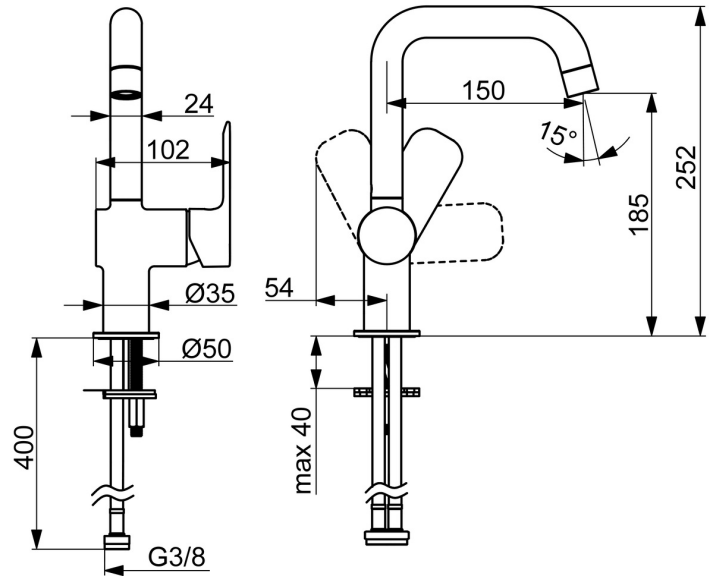

EAN: 4057304019012
static.hansa.com/55542203

Timeless choice for every modern bathroom. Introducing the universal HANSABASIC washbasin faucet. With a chrome finish and side-operating lever, this deck-mounted faucet adds a modern touch to any washbasin. The fixed spout with hot and cold symbols are made for effortless use, while the rapid installation system ensures quick and easy installation. It comes with a classic design and very good price performance. Choose the BASIC line for daily enjoyment in everyday use.

- Washbasin
- Single-lever, side operated
- Deck mounted
- Chrome
- Swivel spout
- PCA® - constant flow rate regardless of pressure variations
- Hot/Cold symbols, Single operating lever/handle
- \varnothing 35 mm ceramic cartridge for flow and temperature control
- Flexible inlet pipes
- Rapid installation system
- Without pop-up waste, Without draw-rod opening

Technical data

Flow properties

Flow-rate at 3 bar (with flow controller) **4.8 l/min**

Technical properties

DN-size (nominal dimension) **DN15**
 Hot water supply **max. +70°C**
 Working pressure **0.5-10 bar**
 Connection size **G3/8**
 Projection **150 mm**
 Backflow prevention (EN1717) **AA**
 Material **Brass**

Regulations

EN standard **EN 817**
 Noise class **I (ISO 3822)**

Approvals and Declarations

DVGW **DW-6506D00165**
 ABP **PA-IX 10073/IO**
 Declaration of conformity **DoC**

Spare parts

SP5552203

	Name	Code
01	Aerator	1017130V
02	Spout	1017129V
03	Sealing kit	1017131V
04	Cartridge, 3.5 Classic	59913075
05	Covering cap	1017127V
06	Lever	1017126V
07	Fixing set	1017128V