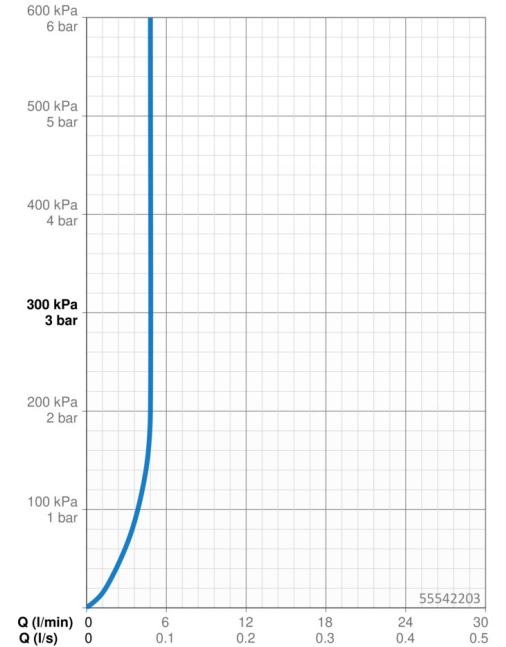

Technical data

Flow properties

Flow-rate at 3 bar (with flow controller) **4.8 l/min**

Technical properties

DN-size (nominal dimension) **DN15**
Hot water supply **max. +70°C**
Working pressure **0.5-10 bar**
Connection size **G3/8**
Projection **150 mm**
Backflow prevention (EN1717) **AA**
Material **Brass**

Regulations

EN standard **EN 817**
Noise class **I (ISO 3822)**

Approvals and Declarations

DVGW **DW-6506D00165**
ABP **PA-IX 10073/IO**
Declaration of conformity **DoC**