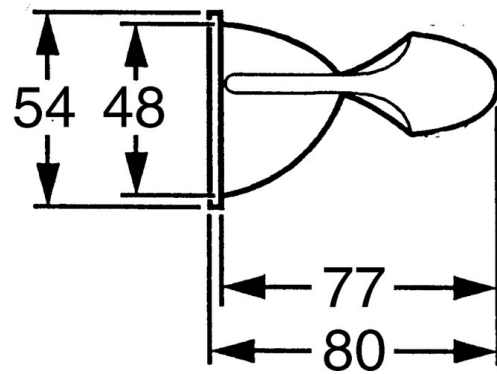

### Technical data

#### SP55540900

	Name	Code
1	Fixing set Discontinued	59911816
2	Pin, M5x8, SW2.5 Discontinued	59911817
2.1	Plug Discontinued	59911818