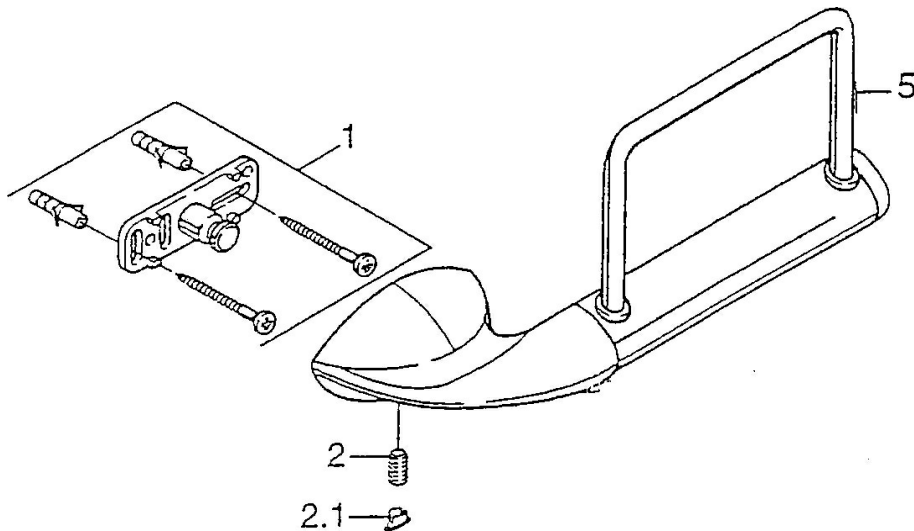

EAN: 4015474002494  
[static.hansa.com/55540900](http://static.hansa.com/55540900)

- Bathroom
- Accessories
- Wall mounted
- Chrome

#### SP55540900

	Name	Code
1	Fixing set Discontinued	59911816
2	Pin, M5x8, SW2.5 Discontinued	59911817
2.1	Plug Discontinued	59911818