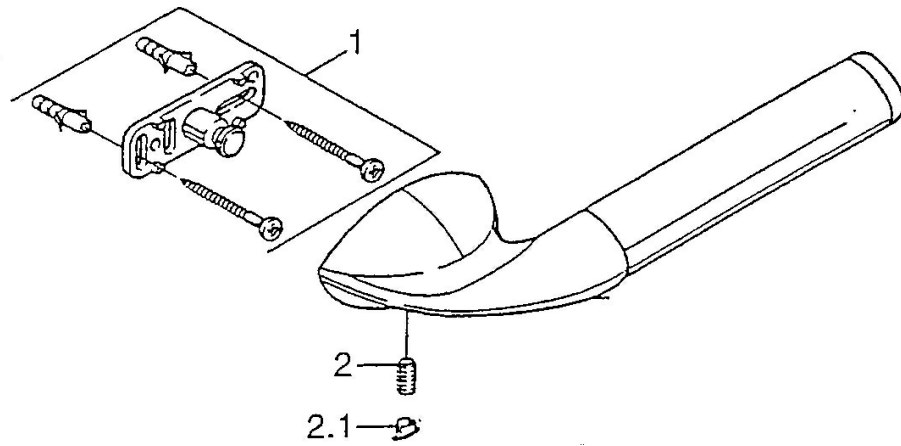

EAN: 4015474002487  
[static.hansa.com/5553090092](http://static.hansa.com/5553090092)

- Bathroom
- Accessories
- Wall mounted

## Spare parts

### SP55530900

	Name	Code
1	Fixing set Discontinued	59911816
2	Pin, M5x8, SW2.5 Discontinued	59911817
2.1	Plug Discontinued	59911818