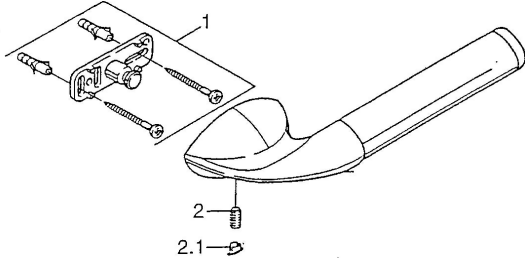

EAN: 4015474002487
static.hansa.com/5553090092