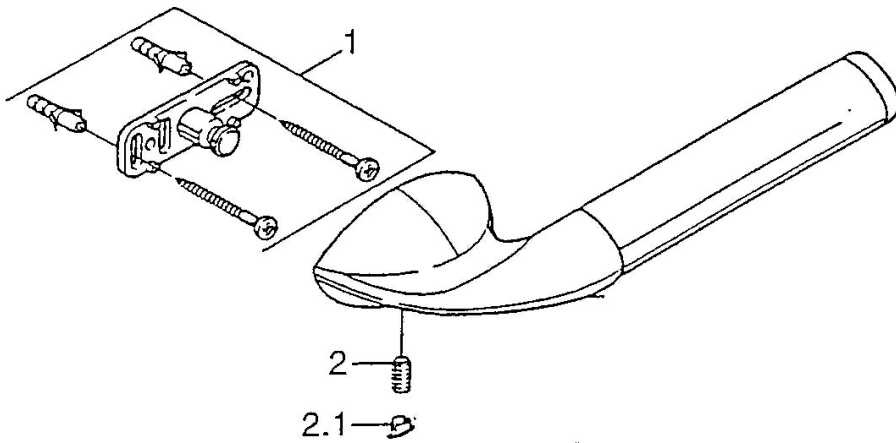

EAN: 4015474002401
static.hansa.com/55530900

- Bathroom
- Accessories
- Wall mounted
- Chrome

Technical data

Spare parts

SP55530900

	Name	Code
1	Fixing set Discontinued	59911816
2	Pin, M5x8, SW2.5 Discontinued	59911817
2.1	Plug Discontinued	59911818