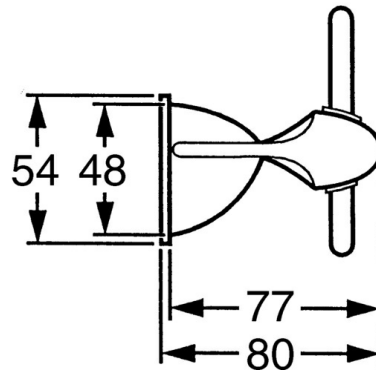

EAN: 4015474002401
static.hansa.com/55530900

- Bathroom
- Accessories
- Wall mounted
- Chrome

Technical data

Spare parts

SP55530900

	Name	Code
1	Fixing set Discontinued	59911816
2	Pin, M5x8, SW2.5 Discontinued	59911817
2.1	Plug Discontinued	59911818