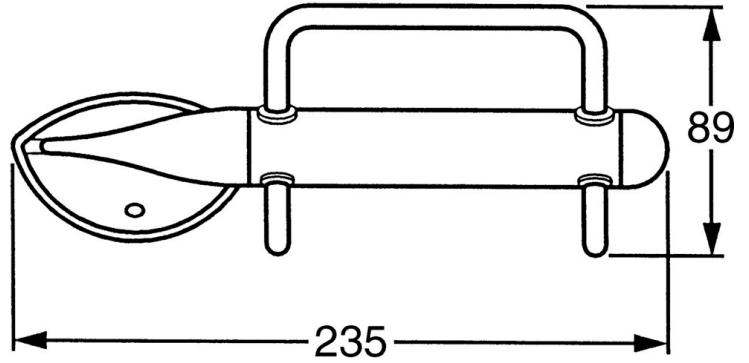

EAN: 4015474002401
static.hansa.com/55530900

- Bathroom
- Accessories
- Wall mounted
- Chrome

Technical data

Spare parts

SP55530900

	Name	Code
1	Fixing set Discontinued	59911816
2	Pin, M5x8, SW2.5 Discontinued	59911817
2.1	Plug Discontinued	59911818