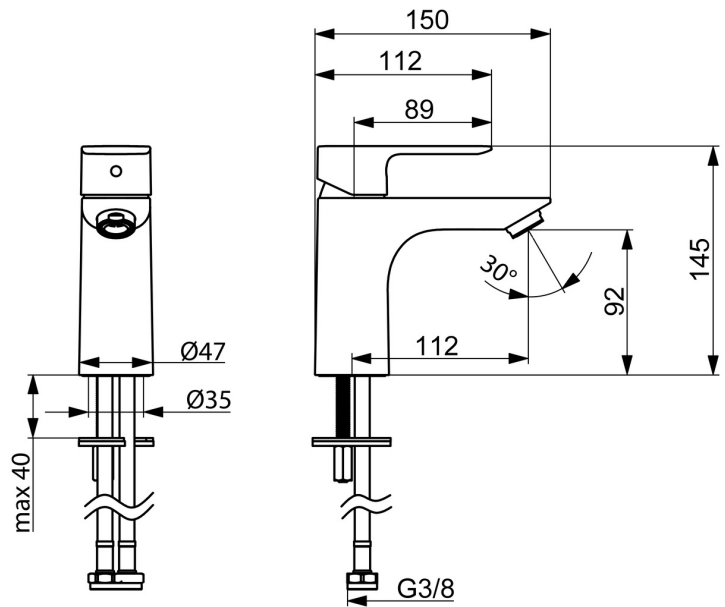

EAN: 4057304018992
static.hansa.com/55522203

Timeless choice for every modern bathroom. Introducing the universal HANSABASIC washbasin faucet. With a chrome finish and single operating lever, this deck-mounted faucet adds a modern touch to any washbasin. The fixed spout with hot and cold symbols are made for effortless use, while the rapid installation system ensures quick and easy installation. It comes with a classic design and very good price performance. Choose the BASIC line for daily enjoyment in everyday use.

- Washbasin
- Single-lever
- Deck mounted
- Chrome
- Fixed spout
- PCA® - constant flow rate regardless of pressure variations
- Hot/Cold symbols, Single operating lever/handle
- \varnothing 35 mm ceramic cartridge for flow and temperature control
- Flexible inlet pipes
- Rapid installation system
- Without pop-up waste, Without draw-rod opening

Technical data

Flow properties

Flow-rate at 3 bar (with flow controller) **4.8 l/min**

Technical properties

DN-size (nominal dimension) **DN15**
 Hot water supply **max. +70°C**
 Working pressure **0.5-10 bar**
 Connection size **G3/8**
 Projection **112 mm**
 Backflow prevention (EN1717) **AA**
 Material **Brass**

Regulations

EN standard **EN 817**
 Noise class **I (ISO 3822)**

Approvals and Declarations

DVGW **DW-6506D00165**
 ABP **PA-IX 10072/IO**
 Declaration of conformity **DoC**

Spare parts

SP55402203

	Name	Code
01	Lever	1017126V
02	Covering cap	1017127V
03	Cartridge, 3.5 Classic	59913075
04	Aerator, M24x1, 6 l/min	59913727
05	Fixing set	1017128V