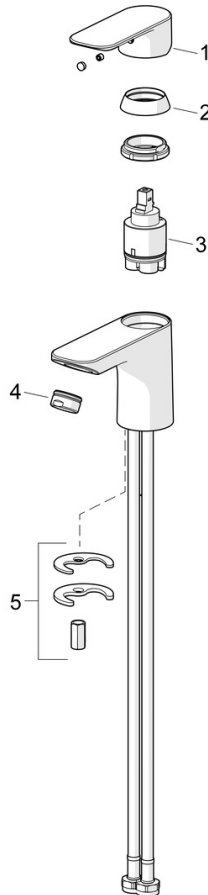

EAN: 4057304018992
static.hansa.com/55522203

Timeless choice for every modern bathroom. Introducing the universal HANSABASIC washbasin faucet. With a chrome finish and single operating lever, this deck-mounted faucet adds a modern touch to any washbasin. The fixed spout with hot and cold symbols are made for effortless use, while the rapid installation system ensures quick and easy installation. It comes with a classic design and very good price performance. Choose the BASIC line for daily enjoyment in everyday use.

- Washbasin
- Single-lever
- Deck mounted
- Chrome
- Fixed spout
- PCA® - constant flow rate regardless of pressure variations
- Hot/Cold symbols, Single operating lever/handle
- \varnothing 35 mm ceramic cartridge for flow and temperature control
- Flexible inlet pipes
- Rapid installation system
- Without pop-up waste, Without draw-rod opening

Technical data

Flow properties

Flow-rate at 3 bar (with flow controller) **4.8 l/min**

Technical properties

DN-size (nominal dimension) **DN15**
 Hot water supply **max. +70°C**
 Working pressure **0.5-10 bar**
 Connection size **G3/8**
 Projection **112 mm**
 Backflow prevention (EN1717) **AA**
 Material **Brass**

Regulations

EN standard **EN 817**
 Noise class **I (ISO 3822)**

Approvals and Declarations

DVGW **DW-6506D00165**
 ABP **PA-IX 10072/IO**
 Declaration of conformity **DoC**

Spare parts

SP55402203

	Name	Code
01	Lever	1017126V
02	Covering cap	1017127V
03	Cartridge, 3.5 Classic	59913075
04	Aerator, M24x1, 6 l/min	59913727
05	Fixing set	1017128V