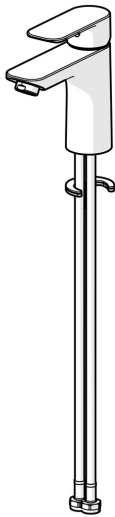

EAN: 4057304018992
static.hansa.com/55522203

Timeless choice for every modern bathroom. Introducing the universal HANSABASIC washbasin faucet. With a chrome finish and single operating lever, this deck-mounted faucet adds a modern touch to any washbasin. The fixed spout with hot and cold symbols are made for effortless use, while the rapid installation system ensures quick and easy installation. It comes with a classic design and very good price performance. Choose the BASIC line for daily enjoyment in everyday use.

- Washbasin
- Single-lever
- Deck mounted
- Chrome
- Fixed spout
- PCA® - constant flow rate regardless of pressure variations
- Hot/Cold symbols, Single operating lever/handle
- \varnothing 35 mm ceramic cartridge for flow and temperature control
- Flexible inlet pipes
- Rapid installation system
- Without pop-up waste, Without draw-rod opening

Technical data

Flow properties

Flow-rate at 3 bar (with flow controller) **4.8 l/min**

Technical properties

DN-size (nominal dimension) **DN15**
 Hot water supply **max. +70°C**
 Working pressure **0.5-10 bar**
 Connection size **G3/8**
 Projection **112 mm**
 Backflow prevention (EN1717) **AA**
 Material **Brass**

Regulations

EN standard **EN 817**
 Noise class **I (ISO 3822)**

Approvals and Declarations

DVGW **DW-6506D00165**
 ABP **PA-IX 10072/IO**
 Declaration of conformity **DoC**

Spare parts

SP55402203

	Name	Code
01	Lever	1017126V
02	Covering cap	1017127V
03	Cartridge, 3.5 Classic	59913075
04	Aerator, M24x1, 6 l/min	59913727
05	Fixing set	1017128V