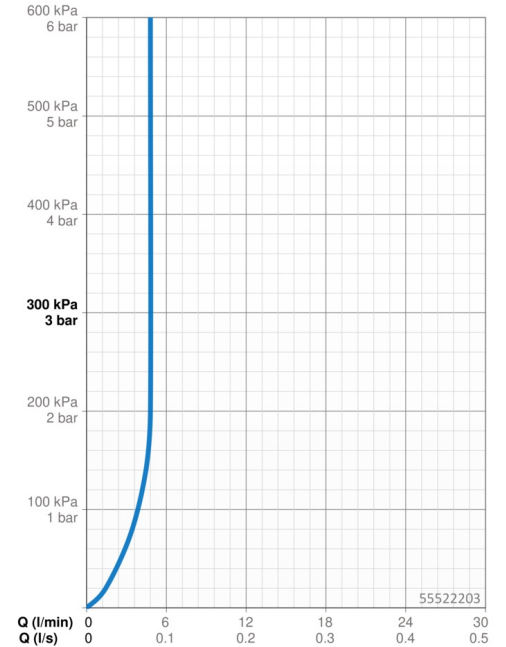

Technical data

Flow properties

Flow-rate at 3 bar (with flow controller) **4.8 l/min**

Technical properties

DN-size (nominal dimension) **DN15**
Hot water supply **max. +70°C**
Working pressure **0.5-10 bar**
Connection size **G3/8**
Projection **112 mm**
Backflow prevention (EN1717) **AA**
Material **Brass**

Regulations

EN standard **EN 817**
Noise class **I (ISO 3822)**

Approvals and Declarations

DVGW **DW-6506D00165**
ABP **PA-IX 10072/IO**
Declaration of conformity **DoC**