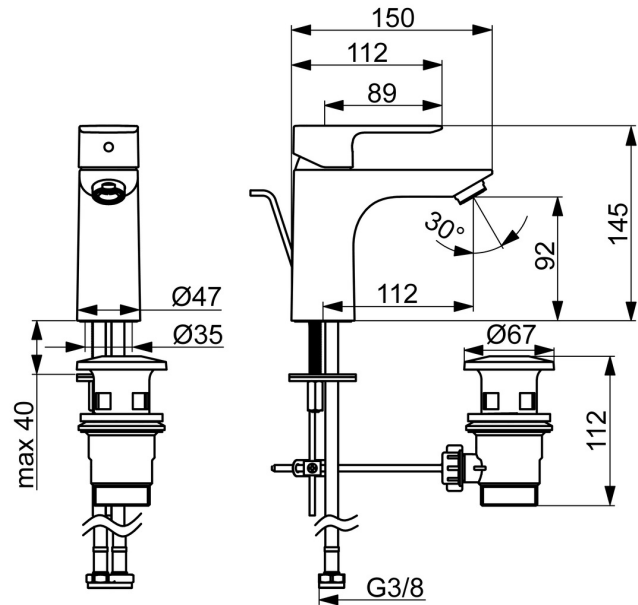

EAN: 4057304021169  
[static.hansa.com/5550220300006](http://static.hansa.com/5550220300006)

Timeless choice for every modern bathroom. Introducing the universal HANSABASIC washbasin faucet. With a chrome finish and single operating lever, this deck-mounted faucet adds a modern touch to any washbasin. The fixed spout with hot and cold symbols are made for effortless use, while the rapid installation system ensures quick and easy installation. It comes with a classic design and very good price performance. Choose the BASIC line for daily enjoyment in everyday use.

- Washbasin
- Single-lever, Cold Start
- Deck mounted
- Chrome
- Fixed spout
- PCA® - constant flow rate regardless of pressure variations
- Hot/Cold symbols, Single operating lever/handle
- Pop-up waste with draw-rod
- Limitation option for maximum temperature and flow-rate, Adjustable hot water stop (included, retrofittable), Energy saving variation (Cold Start) - cold water in the middle position
- ø 35 mm ceramic eco cartridge for flow and temperature control
- Flexible inlet pipes
- Rapid installation system

### Technical properties

DN-size (nominal dimension) **DN15**  
 Hot water supply **max. +70°C**  
 Working pressure **0.5-10 bar**  
 Connection size **G3/8**  
 Projection **112 mm**  
 Backflow prevention (EN1717) **AA**  
 Material **Brass**

### SP5540220300006

	Name	Code
01	Covering cap	1017127V
02	Cartridge, 3.5 cold start	59913953
03	Aerator, M24x1, 6 l/min	59913727
04	Fixing set	1017128V