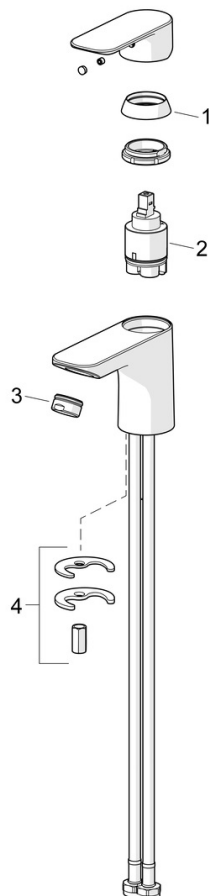

Spare parts

SP5540220300006

	Name	Code
01	Covering cap	1017127V
02	Cartridge, 3.5 cold start	59913953
03	Aerator, M24x1, 6 l/min	59913727
04	Fixing set	1017128V