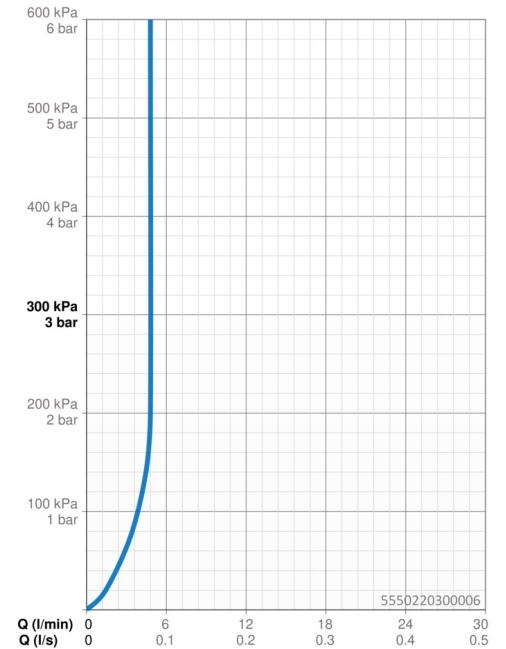

Technical data

Flow properties

Flow-rate at 3 bar (with flow controller) **4.8 l/min**

Technical properties

DN-size (nominal dimension) **DN15**
Hot water supply **max. +70°C**
Working pressure **0.5-10 bar**
Connection size **G3/8**
Projection **112 mm**
Backflow prevention (EN1717) **AA**
Material **Brass**

Regulations

EN standard **EN 817**
Noise class **I (ISO 3822)**

Approvals and Declarations

Declaration of conformity **DoC**