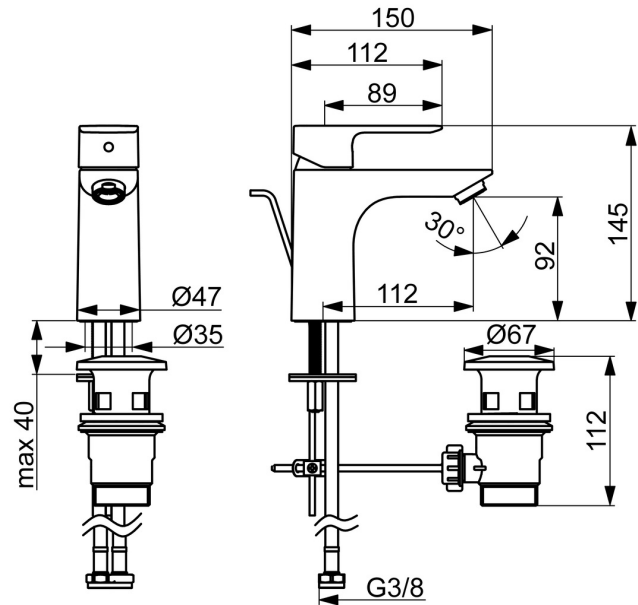

EAN: 4057304019005
static.hansa.com/55502203

Timeless choice for every modern bathroom.

Introducing the universal HANSABASIC washbasin faucet. With a chrome finish and single operating lever, this deck-mounted faucet adds a modern touch to any washbasin. The fixed spout with hot and cold symbols are made for effortless use, while the rapid installation system ensures quick and easy installation. It comes with a classic design and very good price performance.

Choose the BASIC line for daily enjoyment in everyday use.

- Washbasin
- Single-lever
- Deck mounted
- Chrome
- Fixed spout
- PCA® - constant flow rate regardless of pressure variations
- Hot/Cold symbols, Single operating lever/handle
- Pop-up waste with draw-rod
- \varnothing 35 mm ceramic cartridge for flow and temperature control
- Flexible inlet pipes
- Rapid installation system

Technical data

Flow properties

Flow-rate at 3 bar (with flow controller) **4.8 l/min**

Technical properties

DN-size (nominal dimension) **DN15**
 Hot water supply **max. +70°C**
 Working pressure **0.5-10 bar**
 Connection size **G3/8**
 Projection **112 mm**
 Backflow prevention (EN1717) **AA**
 Material **Brass**

Regulations

EN standard **EN 817**
 Noise class **I (ISO 3822)**

Approvals and Declarations

DVGW **DW-6506D00165**
 ABP **PA-IX 10072/IO**
 Declaration of conformity **DoC**

Spare parts

SP55402203

	Name	Code
01	Lever	1017126V
02	Covering cap	1017127V
03	Cartridge, 3.5 Classic	59913075
04	Aerator, M24x1, 6 l/min	59913727
05	Fixing set	1017128V