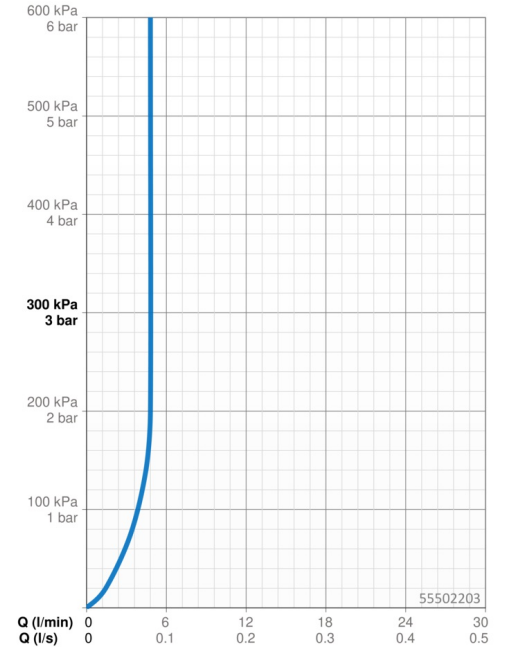

Technical data

Flow properties

Flow-rate at 3 bar (with flow controller) **4.8 l/min**

Technical properties

DN-size (nominal dimension) **DN15**
Hot water supply **max. +70°C**
Working pressure **0.5-10 bar**
Connection size **G3/8**
Projection **112 mm**
Backflow prevention (EN1717) **AA**
Material **Brass**

Regulations

EN standard **EN 817**
Noise class **I (ISO 3822)**

Approvals and Declarations

DVGW **DW-6506D00165**
ABP **PA-IX 10072/IO**
Declaration of conformity **DoC**