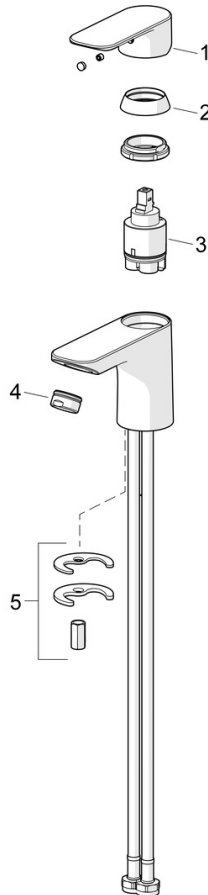

EAN: 4057304019005
static.hansa.com/55502203

Timeless choice for every modern bathroom.

Introducing the universal HANSABASIC washbasin faucet. With a chrome finish and single operating lever, this deck-mounted faucet adds a modern touch to any washbasin. The fixed spout with hot and cold symbols are made for effortless use, while the rapid installation system ensures quick and easy installation. It comes with a classic design and very good price performance.

Choose the BASIC line for daily enjoyment in everyday use.

- Washbasin
- Single-lever
- Deck mounted
- Chrome
- Fixed spout
- PCA® - constant flow rate regardless of pressure variations
- Hot/Cold symbols, Single operating lever/handle
- Pop-up waste with draw-rod
- \varnothing 35 mm ceramic cartridge for flow and temperature control
- Flexible inlet pipes
- Rapid installation system

Technical data

Flow properties

Flow-rate at 3 bar (with flow controller) **4.8 l/min**

Technical properties

DN-size (nominal dimension) **DN15**
 Hot water supply **max. +70°C**
 Working pressure **0.5-10 bar**
 Connection size **G3/8**
 Projection **112 mm**
 Backflow prevention (EN1717) **AA**
 Material **Brass**

Regulations

EN standard **EN 817**
 Noise class **I (ISO 3822)**

Approvals and Declarations

DVGW **DW-6506D00165**
 ABP **PA-IX 10072/IO**
 Declaration of conformity **DoC**

Spare parts

SP55402203

	Name	Code
01	Lever	1017126V
02	Covering cap	1017127V
03	Cartridge, 3.5 Classic	59913075
04	Aerator, M24x1, 6 l/min	59913727
05	Fixing set	1017128V