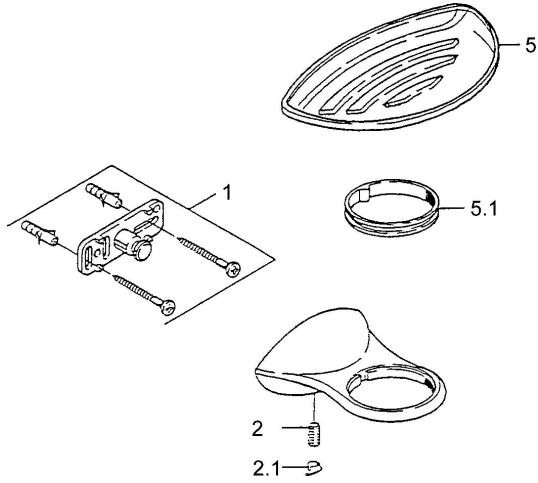

EAN: 4015474002098
static.hansa.com/5550090092

- Shower solutions
- Accessories
- Wall mounted

Technical data

Spare parts

SP55500900

	Name	Code
1	Fixing set Discontinued	59911816
2	Pin, M5x8, SW2.5 Discontinued	59911817
2.1	Plug Discontinued	59911818
5.1	Support ring Discontinued	59911826