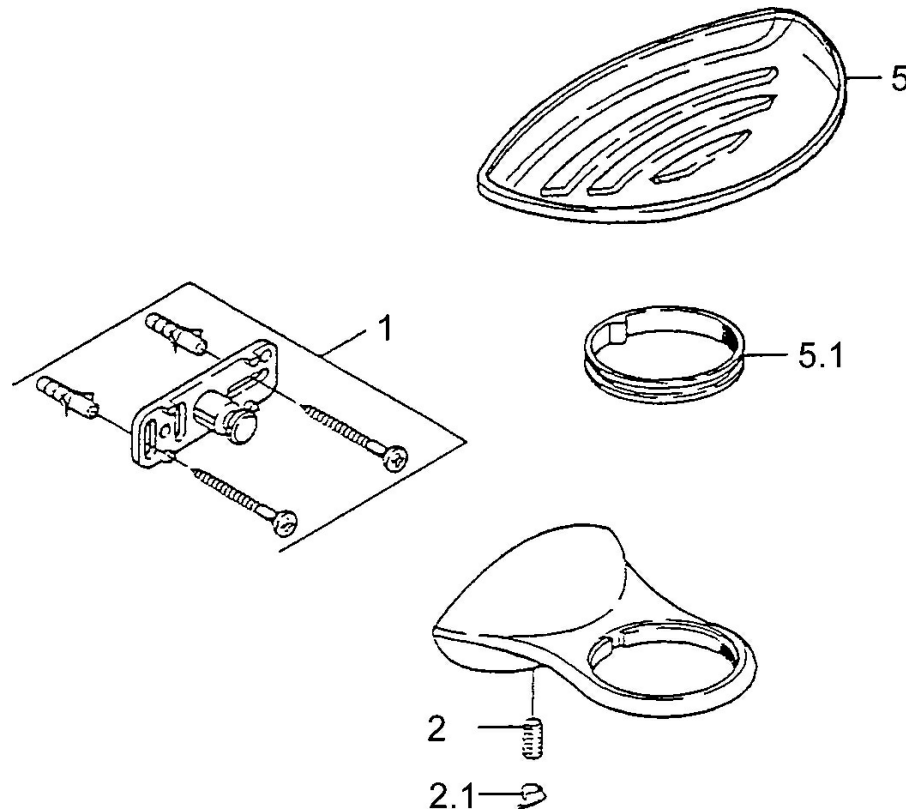

EAN: 4015474002098
static.hansa.com/5550090092

- Shower solutions
- Accessories
- Wall mounted

Technical data

Spare parts

SP55500900

	Name	Code
1	Fixing set Discontinued	59911816
2	Pin, M5x8, SW2.5 Discontinued	59911817
2.1	Plug Discontinued	59911818
5.1	Support ring Discontinued	59911826