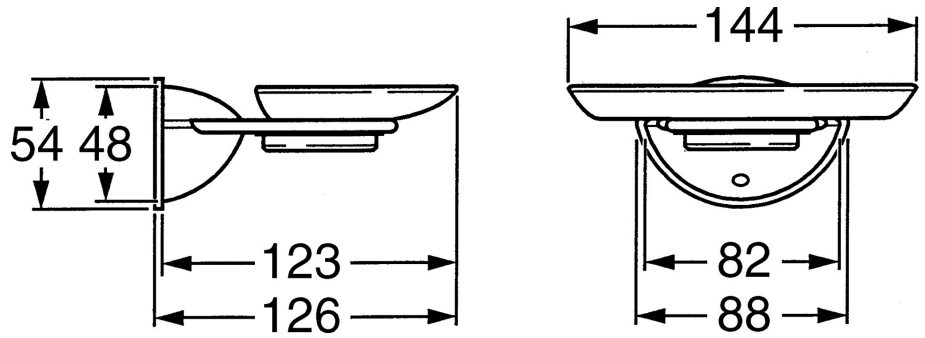

EAN: 4015474002043  
[static.hansa.com/55500900](http://static.hansa.com/55500900)

- Shower solutions
- Accessories
- Wall mounted
- Chrome

### Technical data

#### SP55500900

	Name	Code
1	Fixing set Discontinued	59911816
2	Pin, M5x8, SW2.5 Discontinued	59911817
2.1	Plug Discontinued	59911818
5.1	Support ring Discontinued	59911826