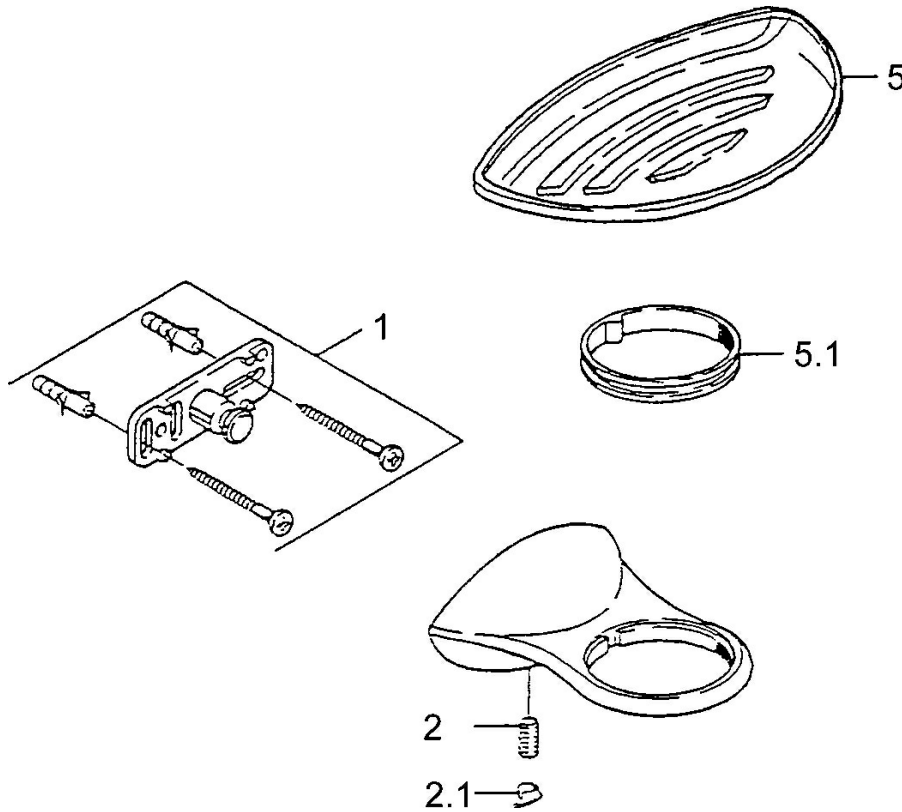

EAN: 4015474002043  
[static.hansa.com/55500900](http://static.hansa.com/55500900)

- Shower solutions
- Accessories
- Wall mounted
- Chrome

### Technical data

### Spare parts

#### SP55500900

	Name	Code
1	Fixing set Discontinued	59911816
2	Pin, M5x8, SW2.5 Discontinued	59911817
2.1	Plug Discontinued	59911818
5.1	Support ring Discontinued	59911826