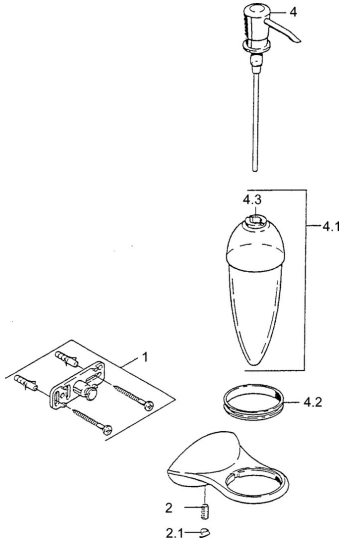

EAN: 4015474002012
static.hansa.com/5549090092

- Bathroom
- Accessories
- Wall mounted

Technical data

Spare parts

SP55490900

	Name	Code
1	Fixing set Discontinued	59911816
2	Pin, M5x8, SW2.5 Discontinued	59911817
2.1	Plug Discontinued	59911818
4	Lotion dispenser, (2004-) Discontinued	59911824
4.1	Dispenser Discontinued	59911823
4.2	Support ring Discontinued	59911822