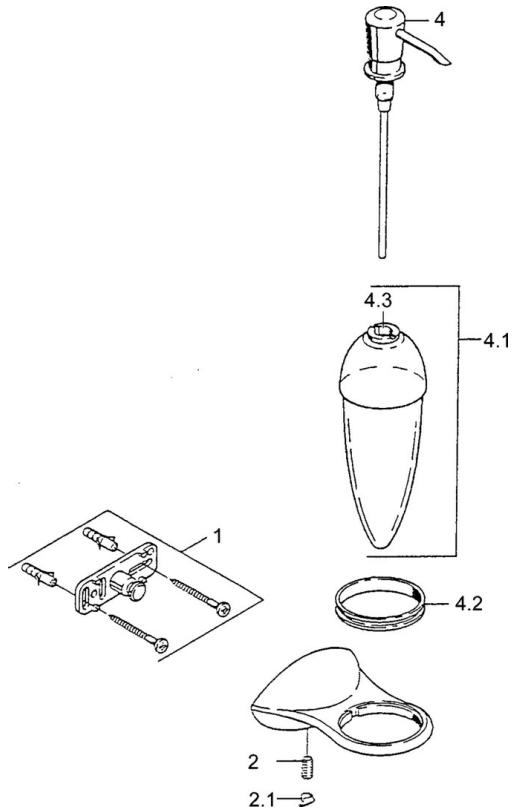

EAN: 4015474002012
static.hansa.com/5549090092

- Bathroom
- Accessories
- Wall mounted

Technical data

Spare parts

SP55490900

	Name	Code
1	Fixing set Discontinued	59911816
2	Pin, M5x8, SW2.5 Discontinued	59911817
2.1	Plug Discontinued	59911818
4	Lotion dispenser, (2004-) Discontinued	59911824
4.1	Dispenser Discontinued	59911823
4.2	Support ring Discontinued	59911822