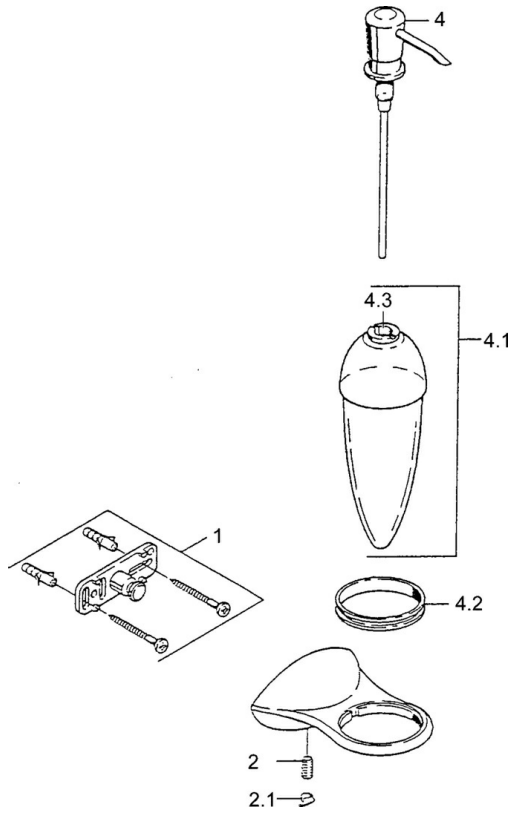

EAN: 4015474001985  
[static.hansa.com/55490900](https://static.hansa.com/55490900)

- Bathroom
- Accessories
- Wall mounted
- Chrome

### Technical data

## Spare parts

### SP55490900

	Name	Code
1	Fixing set Discontinued	59911816
2	Pin, M5x8, SW2.5 Discontinued	59911817
2.1	Plug Discontinued	59911818
4	Lotion dispenser, (2004-) Discontinued	59911824
4.1	Dispenser Discontinued	59911823
4.2	Support ring Discontinued	59911822