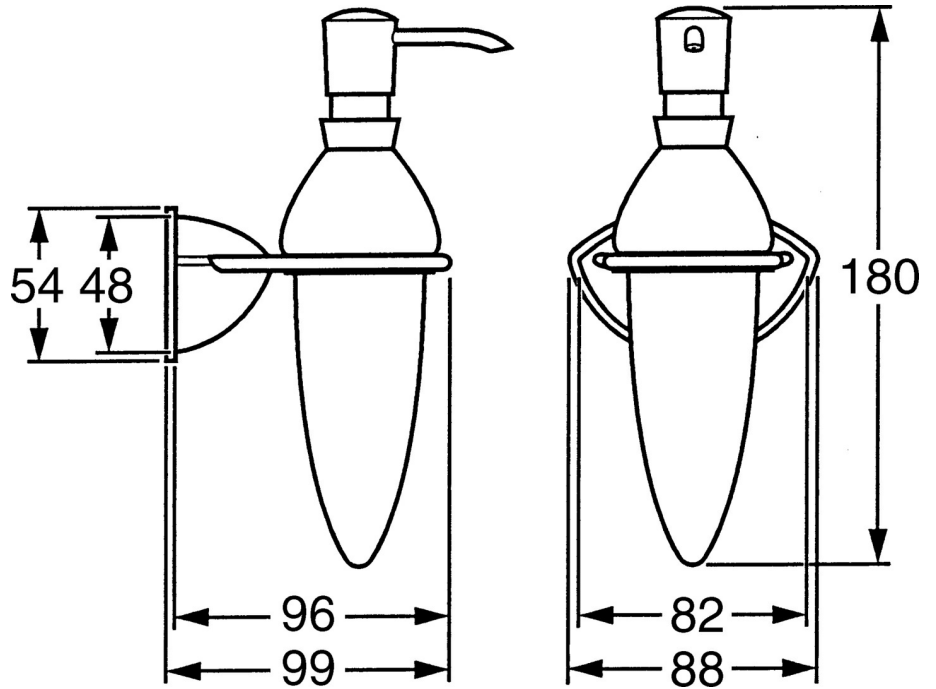

EAN: 4015474001985  
[static.hansa.com/55490900](https://static.hansa.com/55490900)

- Bathroom
- Accessories
- Wall mounted
- Chrome

### Technical data

### SP55490900

	Name	Code
1	Fixing set Discontinued	59911816
2	Pin, M5x8, SW2.5 Discontinued	59911817
2.1	Plug Discontinued	59911818
4	Lotion dispenser, (2004-) Discontinued	59911824
4.1	Dispenser Discontinued	59911823
4.2	Support ring Discontinued	59911822