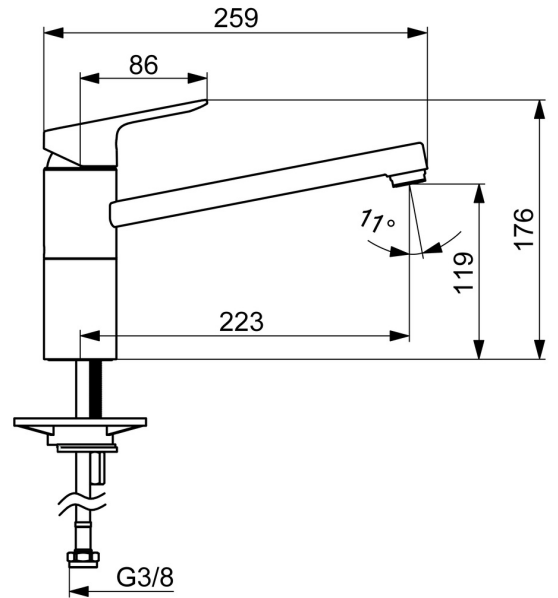

EAN: 4057304019074
static.hansa.com/55482203

Timeless choice for every modern kitchen. With its sleek chrome surface treatment and single-lever, top-operated design, this faucet is both modern and functional. The swivel spout allows for easy maneuverability while hot and cold symbols on the single operating lever make it easy to adjust the water temperature and flow. Plus, the rapid installation system ensures quick and easy setup. This deck-mounted faucet not only is a reliable and durable choice for any kitchen but also comes with a very good price performance. Choose the BASIC line for daily enjoyment in everyday use.

- Kitchen
- Single-lever
- Deck mounted
- Chrome
- Swivel spout
- Standard aerator
- Hot/Cold symbols, Single operating lever/handle
- \varnothing 35 mm ceramic cartridge for flow and temperature control
- Flexible inlet pipes
- Rapid installation system

Technical data

Flow properties

Flow-rate at 3 bar **10.8 l/min**

Technical properties

DN-size (nominal dimension) **DN15**
 Hot water supply **max. +70°C**
 Working pressure **0.5-10 bar**
 Connection size **G3/8**
 Projection **223 mm**
 Backflow prevention (EN1717) **AA**
 Material **Brass**

Regulations

EN standard **EN 817**
 Noise class **I (ISO 3822)**

Approvals and Declarations

DVGW **DW-6506D00165**
 ABP **P-IX 10075/IA**
 Declaration of conformity **DoC**

Spare parts

SP55482203

	Name	Code
01	Lever	1014955V
02	Covering cap	1017136V
03	Cartridge, 3.5 Classic	59913075
04	Aerator, M24x1 STD HC A	59902366
05	Sealing kit	1017137V
06	Fixing set	1017128V