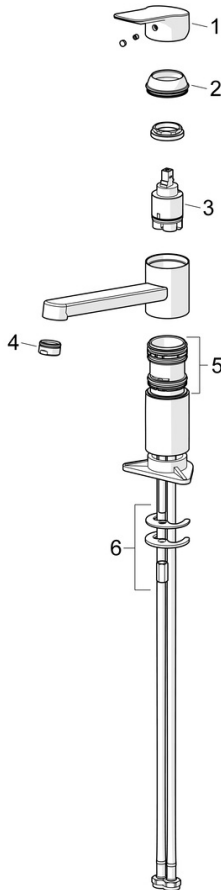

EAN: 4057304019074
static.hansa.com/55482203

Timeless choice for every modern kitchen. With its sleek chrome surface treatment and single-lever, top-operated design, this faucet is both modern and functional. The swivel spout allows for easy maneuverability while hot and cold symbols on the single operating lever make it easy to adjust the water temperature and flow. Plus, the rapid installation system ensures quick and easy setup. This deck-mounted faucet not only is a reliable and durable choice for any kitchen but also comes with a very good price performance. Choose the BASIC line for daily enjoyment in everyday use.

- Kitchen
- Single-lever
- Deck mounted
- Chrome
- Swivel spout
- Standard aerator
- Hot/Cold symbols, Single operating lever/handle
- \varnothing 35 mm ceramic cartridge for flow and temperature control
- Flexible inlet pipes
- Rapid installation system

Technical data

Flow properties

Flow-rate at 3 bar **10.8 l/min**

Technical properties

DN-size (nominal dimension) **DN15**
 Hot water supply **max. +70°C**
 Working pressure **0.5-10 bar**
 Connection size **G3/8**
 Projection **223 mm**
 Backflow prevention (EN1717) **AA**
 Material **Brass**

Regulations

EN standard **EN 817**
 Noise class **I (ISO 3822)**

Approvals and Declarations

DVGW **DW-6506D00165**
 ABP **P-IX 10075/IA**
 Declaration of conformity **DoC**

Spare parts

SP55482203

	Name	Code
01	Lever	1014955V
02	Covering cap	1017136V
03	Cartridge, 3.5 Classic	59913075
04	Aerator, M24x1 STD HC A	59902366
05	Sealing kit	1017137V
06	Fixing set	1017128V