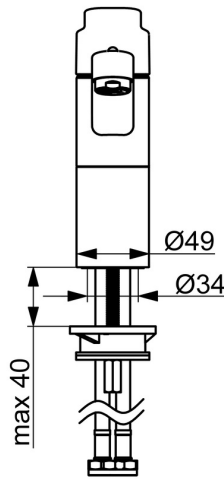

EAN: 4057304019074
static.hansa.com/55482203

Timeless choice for every modern kitchen. With its sleek chrome surface treatment and single-lever, top-operated design, this faucet is both modern and functional. The swivel spout allows for easy maneuverability while hot and cold symbols on the single operating lever make it easy to adjust the water temperature and flow. Plus, the rapid installation system ensures quick and easy setup. This deck-mounted faucet not only is a reliable and durable choice for any kitchen but also comes with a very good price performance. Choose the BASIC line for daily enjoyment in everyday use.

- Kitchen
- Single-lever
- Deck mounted
- Chrome
- Swivel spout
- Standard aerator
- Hot/Cold symbols, Single operating lever/handle
- \varnothing 35 mm ceramic cartridge for flow and temperature control
- Flexible inlet pipes
- Rapid installation system

Technical data

Flow properties

Flow-rate at 3 bar **10.8 l/min**

Technical properties

DN-size (nominal dimension) **DN15**
 Hot water supply **max. +70°C**
 Working pressure **0.5-10 bar**
 Connection size **G3/8**
 Projection **223 mm**
 Backflow prevention (EN1717) **AA**
 Material **Brass**

Regulations

EN standard **EN 817**
 Noise class **I (ISO 3822)**

Approvals and Declarations

DVGW **DW-6506D00165**
 ABP **P-IX 10075/IA**
 Declaration of conformity **DoC**

Spare parts

SP55482203

	Name	Code
01	Lever	1014955V
02	Covering cap	1017136V
03	Cartridge, 3.5 Classic	59913075
04	Aerator, M24x1 STD HC A	59902366
05	Sealing kit	1017137V
06	Fixing set	1017128V