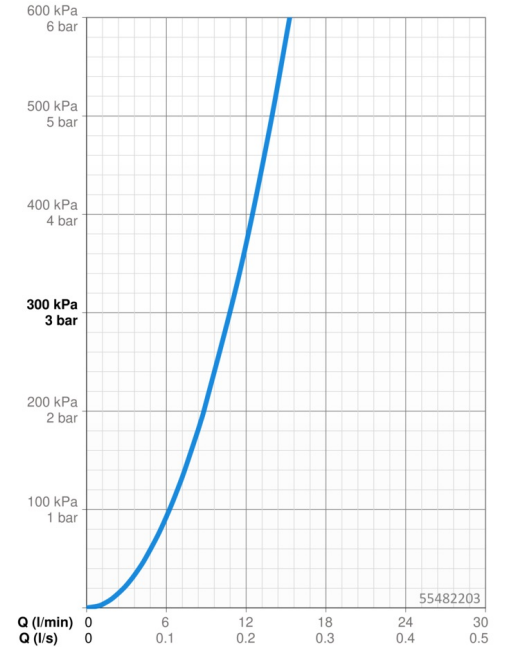

Technical data

Flow properties

Flow-rate at 3 bar **10.8 l/min**

Technical properties

DN-size (nominal dimension) **DN15**
Hot water supply **max. +70°C**
Working pressure **0.5-10 bar**
Connection size **G3/8**
Projection **223 mm**
Backflow prevention (EN1717) **AA**
Material **Brass**

Regulations

EN standard **EN 817**
Noise class **I (ISO 3822)**

Approvals and Declarations

DVGW **DW-6506D00165**
ABP **P-IX 10075/IA**
Declaration of conformity **DoC**