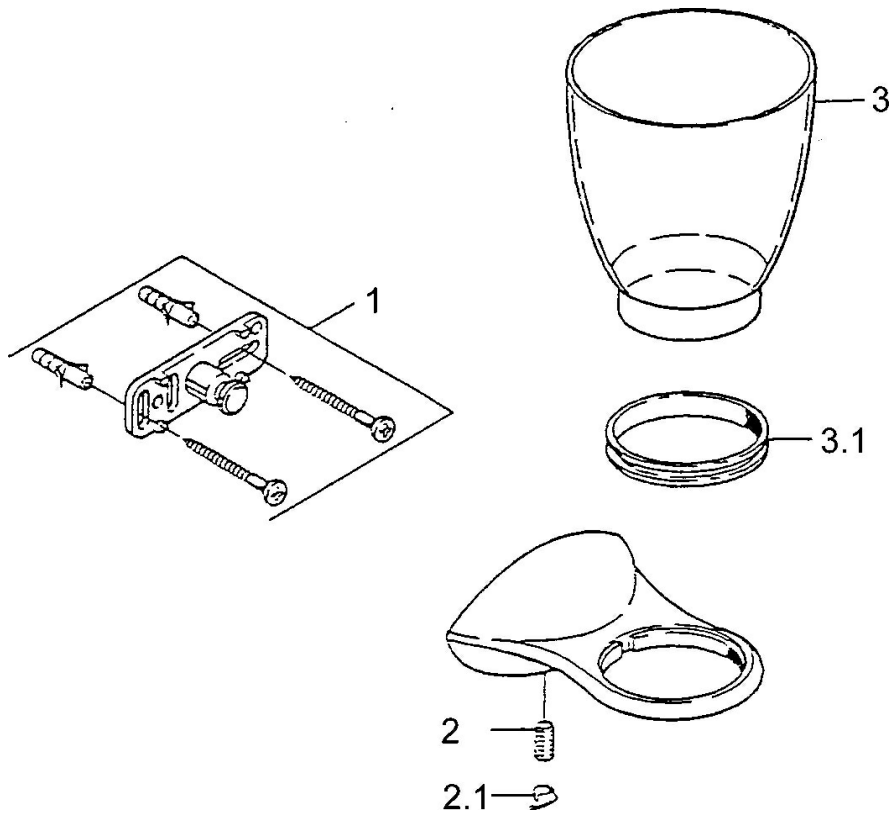

EAN: 4015474001886
static.hansa.com/5548090092

- Bathroom
- Accessories

- Wall mounted

Technical data

Spare parts

SP55480900

	Name	Code
1	Fixing set Discontinued	59911816
2	Pin, M5x8, SW2.5 Discontinued	59911817
2.1	Plug Discontinued	59911818
3	Cup Discontinued	59911821
3.1	Support ring Discontinued	59911822