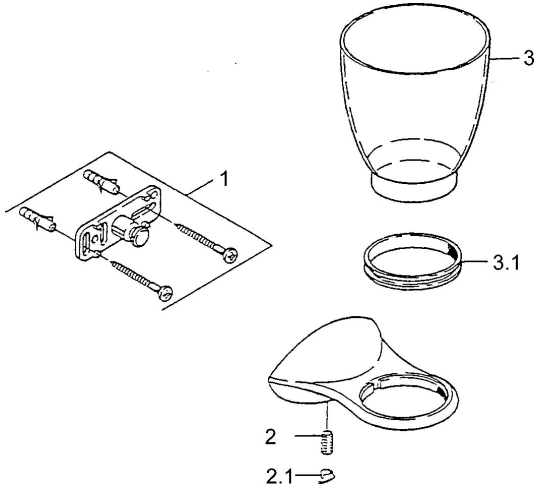

EAN: 4015474001886
static.hansa.com/5548090092

- Bathroom
- Accessories

- Wall mounted

Technical data

Spare parts

SP55480900

	Name	Code
1	Fixing set Discontinued	59911816
2	Pin, M5x8, SW2.5 Discontinued	59911817
2.1	Plug Discontinued	59911818
3	Cup Discontinued	59911821
3.1	Support ring Discontinued	59911822