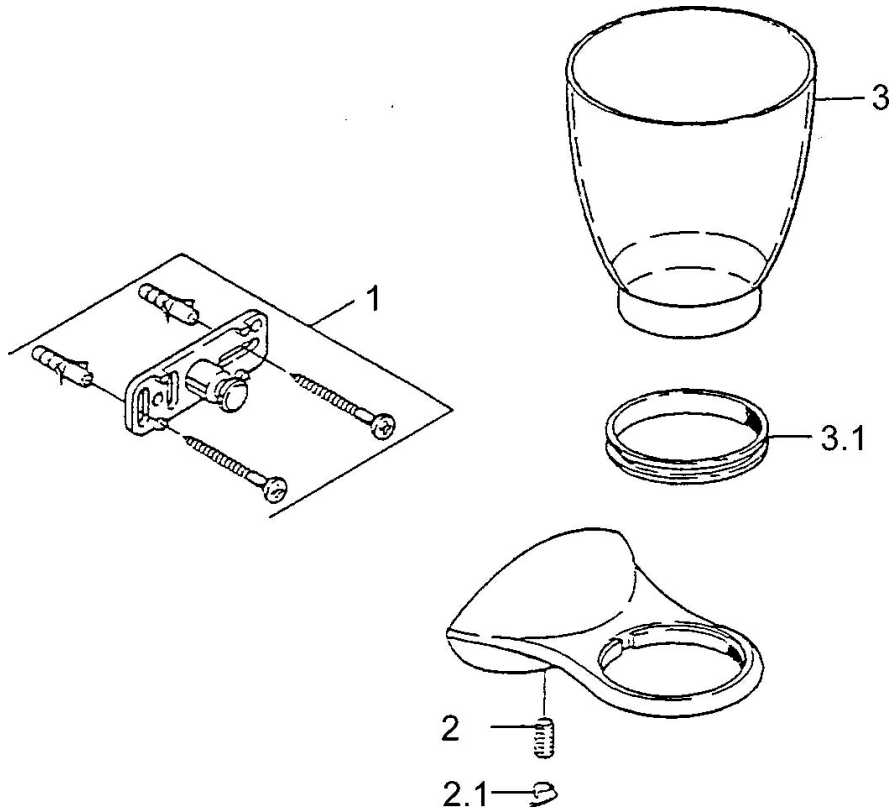

EAN: 4015474001855
static.hansa.com/55480900

- Bathroom
- Accessories
- Wall mounted
- Chrome

Technical data

Spare parts

SP55480900

	Name	Code
1	Fixing set Discontinued	59911816
2	Pin, M5x8, SW2.5 Discontinued	59911817
2.1	Plug Discontinued	59911818
3	Cup Discontinued	59911821
3.1	Support ring Discontinued	59911822