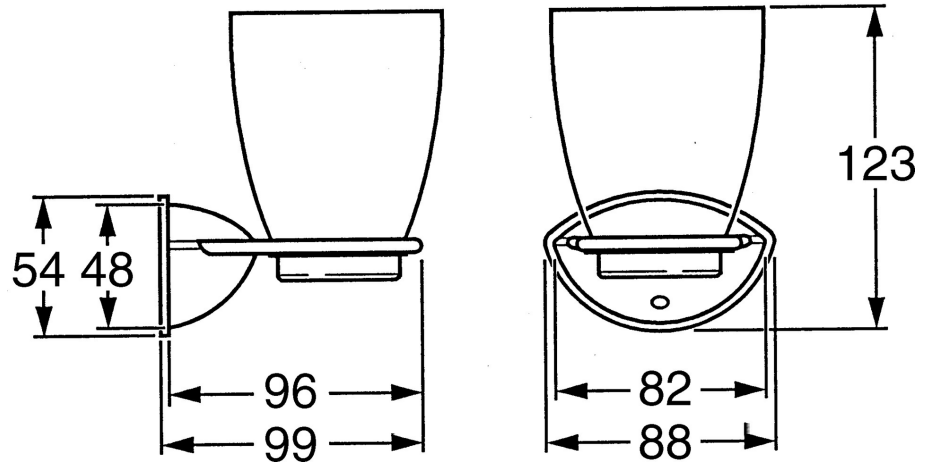

EAN: 4015474001855
static.hansa.com/55480900

- Bathroom
- Accessories
- Wall mounted
- Chrome

Technical data

Spare parts

SP55480900

	Name	Code
1	Fixing set Discontinued	59911816
2	Pin, M5x8, SW2.5 Discontinued	59911817
2.1	Plug Discontinued	59911818
3	Cup Discontinued	59911821
3.1	Support ring Discontinued	59911822