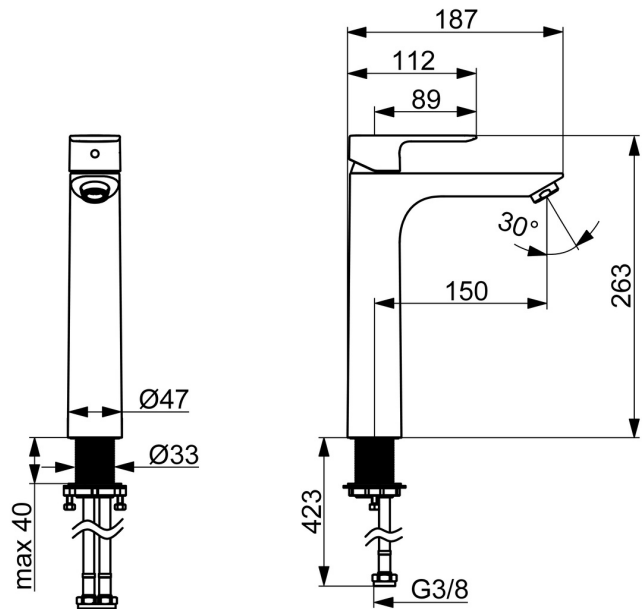

EAN: 4057304019043
static.hansa.com/55472203

Timeless choice for every modern bathroom. Introducing this HANSABASIC high washbasin faucet. With its sleek chrome finish and single-lever design, this deck-mounted faucet not only adds a stylish look to your washbasin but also offers easy control over water temperature and flow. The fixed spout with hot and cold symbols are made for effortless use. It comes with a classic design and very good price performance. Choose the BASIC line for daily enjoyment in everyday use.

- Washbasin
- Single-lever
- Deck mounted
- Chrome
- Fixed spout
- PCA® - constant flow rate regardless of pressure variations
- Hot/Cold symbols, Single operating lever/handle
- ø 35 mm ceramic cartridge for flow and temperature control
- Flexible inlet pipes
- Without pop-up waste, Without draw-rod opening

Technical data

Flow properties

Flow-rate at 3 bar (with flow controller) **4.8 l/min**

Technical properties

DN-size (nominal dimension) **DN15**
 Hot water supply **max. +70°C**
 Working pressure **0.5-10 bar**
 Connection size **G3/8**
 Projection **150 mm**
 Backflow prevention (EN1717) **AA**
 Material **Brass**

Regulations

EN standard **EN 817**
 Noise class **I (ISO 3822)**

Approvals and Declarations

DVGW **DW-6506D00165**
 ABP **PA-IX 10072/IO**
 Declaration of conformity **DoC**

Spare parts

SP55472203

	Name	Code
01	Lever	1017126V
02	Covering cap	1017127V
03	Cartridge, 3.5 Classic	59913075
04	Aerator, M24x1, 6 l/min	59913727
05	Fixing set	59913371