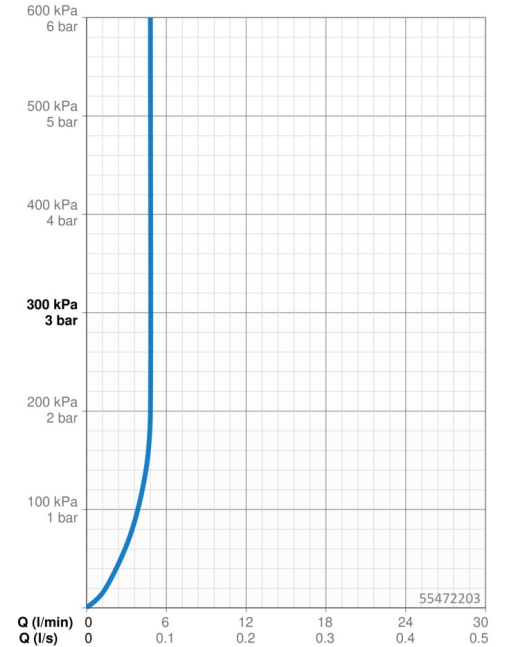

Technical data

Flow properties

Flow-rate at 3 bar (with flow controller) **4.8 l/min**

Technical properties

DN-size (nominal dimension) **DN15**
Hot water supply **max. +70°C**
Working pressure **0.5-10 bar**
Connection size **G3/8**
Projection **150 mm**
Backflow prevention (EN1717) **AA**
Material **Brass**

Regulations

EN standard **EN 817**
Noise class **I (ISO 3822)**

Approvals and Declarations

DVGW **DW-6506D00165**
ABP **PA-IX 10072/IO**
Declaration of conformity **DoC**