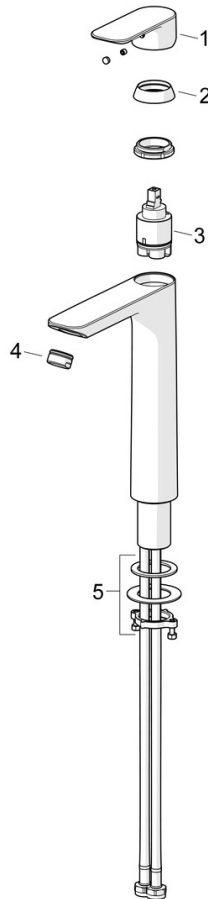

EAN: 4057304019043
static.hansa.com/55472203

Timeless choice for every modern bathroom. Introducing this HANSABASIC high washbasin faucet. With its sleek chrome finish and single-lever design, this deck-mounted faucet not only adds a stylish look to your washbasin but also offers easy control over water temperature and flow. The fixed spout with hot and cold symbols are made for effortless use. It comes with a classic design and very good price performance. Choose the BASIC line for daily enjoyment in everyday use.

- Washbasin
- Single-lever
- Deck mounted
- Chrome
- Fixed spout
- PCA® - constant flow rate regardless of pressure variations
- Hot/Cold symbols, Single operating lever/handle
- ø 35 mm ceramic cartridge for flow and temperature control
- Flexible inlet pipes
- Without pop-up waste, Without draw-rod opening

Technical data

Flow properties

Flow-rate at 3 bar (with flow controller) **4.8 l/min**

Technical properties

DN-size (nominal dimension) **DN15**
 Hot water supply **max. +70°C**
 Working pressure **0.5-10 bar**
 Connection size **G3/8**
 Projection **150 mm**
 Backflow prevention (EN1717) **AA**
 Material **Brass**

Regulations

EN standard **EN 817**
 Noise class **I (ISO 3822)**

Approvals and Declarations

DVGW **DW-6506D00165**
 ABP **PA-IX 10072/IO**
 Declaration of conformity **DoC**

Spare parts

SP55472203

	Name	Code
01	Lever	1017126V
02	Covering cap	1017127V
03	Cartridge, 3.5 Classic	59913075
04	Aerator, M24x1, 6 l/min	59913727
05	Fixing set	59913371