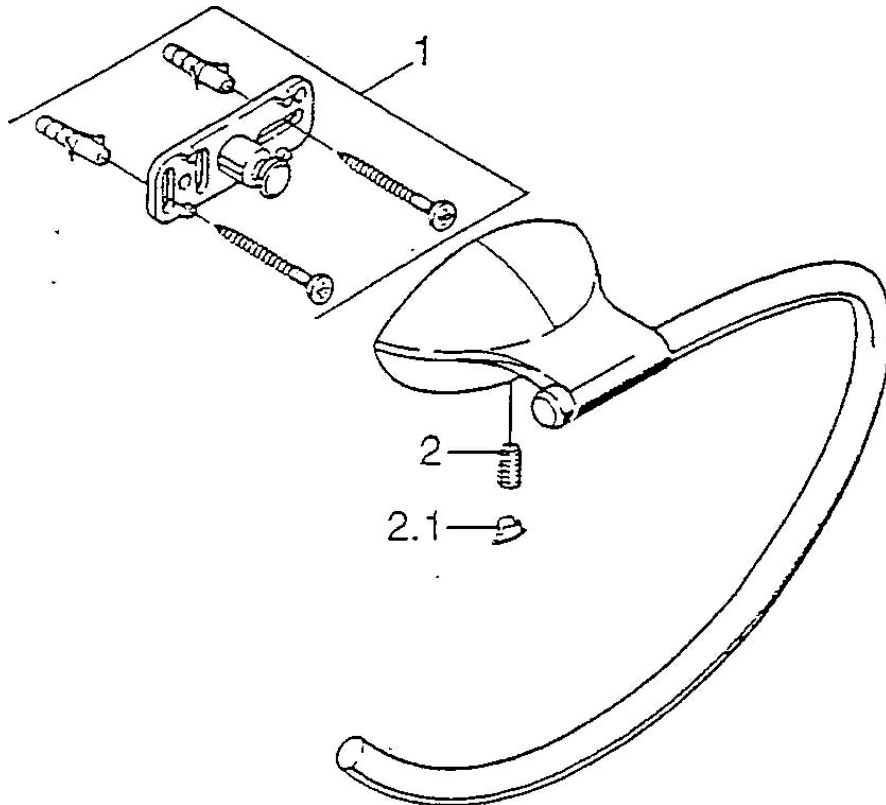

EAN: 4015474001824
static.hansa.com/5547090092

- Bathroom
- Accessories
- Wall mounted

Technical data

Spare parts

SP55470900

	Name	Code
1	Fixing set Discontinued	59911816
2	Pin, M5x8, SW2.5 Discontinued	59911817
2.1	Plug Discontinued	59911818