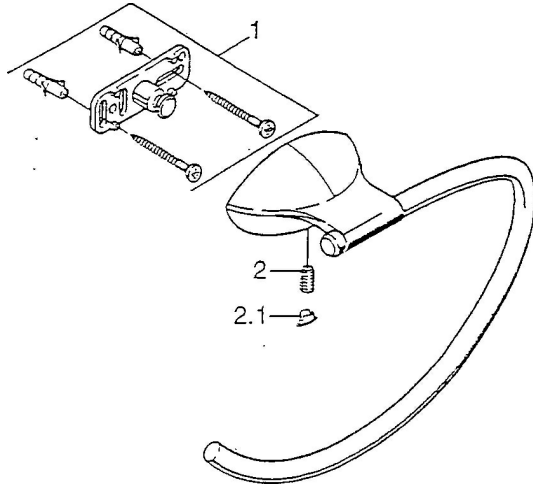

EAN: 4015474001824
static.hansa.com/5547090092

- Bathroom
- Accessories
- Wall mounted

Technical data

Spare parts

SP55470900

	Name	Code
1	Fixing set Discontinued	59911816
2	Pin, M5x8, SW2.5 Discontinued	59911817
2.1	Plug Discontinued	59911818