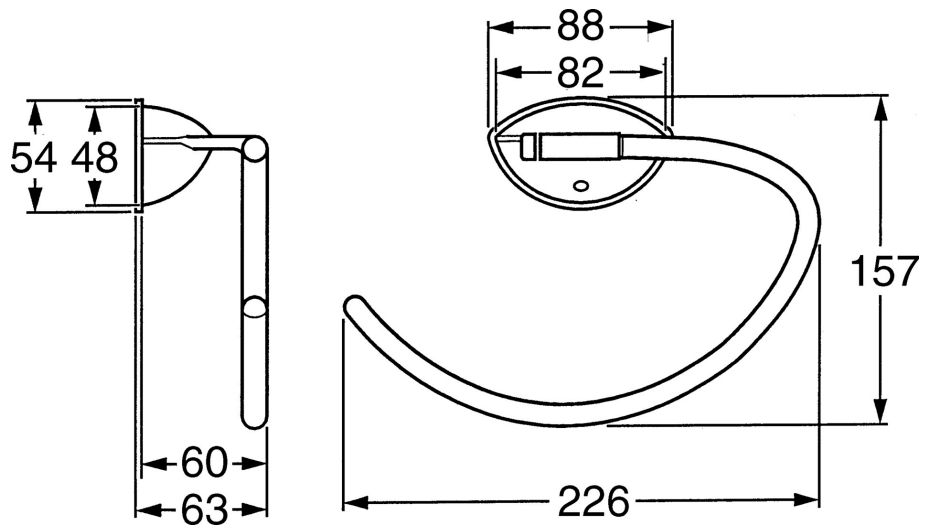

EAN: 4015474001817  
[static.hansa.com/55470900](https://static.hansa.com/55470900)

- Bathroom
- Accessories
- Wall mounted
- Chrome

### Technical data

## Spare parts

### SP55470900

	Name	Code
1	Fixing set Discontinued	59911816
2	Pin, M5x8, SW2.5 Discontinued	59911817
2.1	Plug Discontinued	59911818