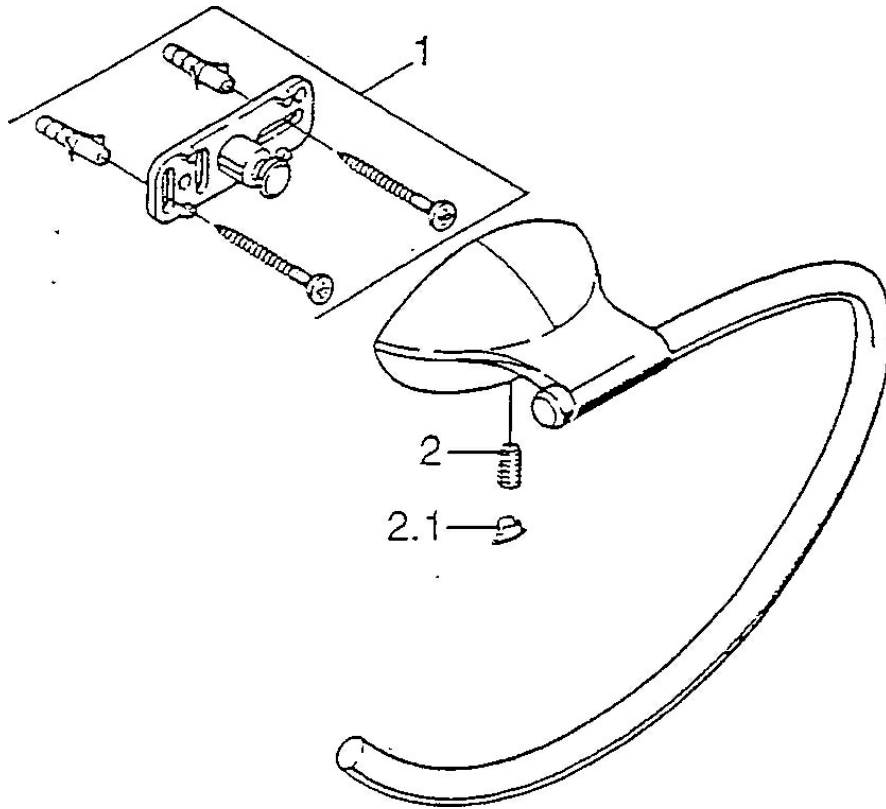

EAN: 4015474001817  
[static.hansa.com/55470900](https://static.hansa.com/55470900)

- Bathroom
- Accessories
- Wall mounted
- Chrome

## Spare parts

### SP55470900

	Name	Code
1	Fixing set Discontinued	59911816
2	Pin, M5x8, SW2.5 Discontinued	59911817
2.1	Plug Discontinued	59911818