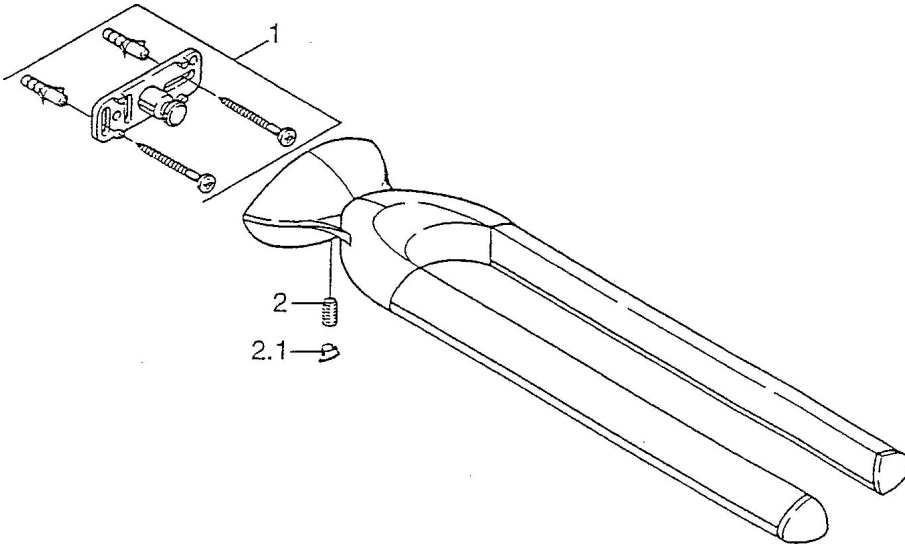

EAN: 4015474001787  
[static.hansa.com/5546090092](https://static.hansa.com/5546090092)

- Bathroom
- Accessories
- Wall mounted

## Technical data

## Spare parts

### SP55460900

	Name	Code
1	Fixing set Discontinued	59911816
2	Pin, M5x8, SW2.5 Discontinued	59911817
2.1	Plug Discontinued	59911818