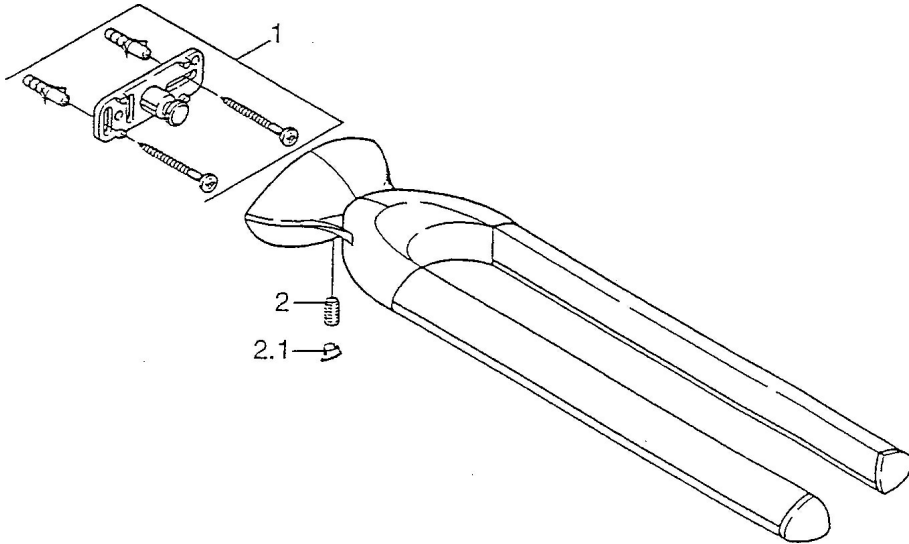

EAN: 4015474001718  
[static.hansa.com/55460900](http://static.hansa.com/55460900)

- Bathroom
- Accessories
- Wall mounted
- Chrome

### Technical data

### Spare parts

#### SP55460900

	Name	Code
1	Fixing set Discontinued	59911816
2	Pin, M5x8, SW2.5 Discontinued	59911817
2.1	Plug Discontinued	59911818