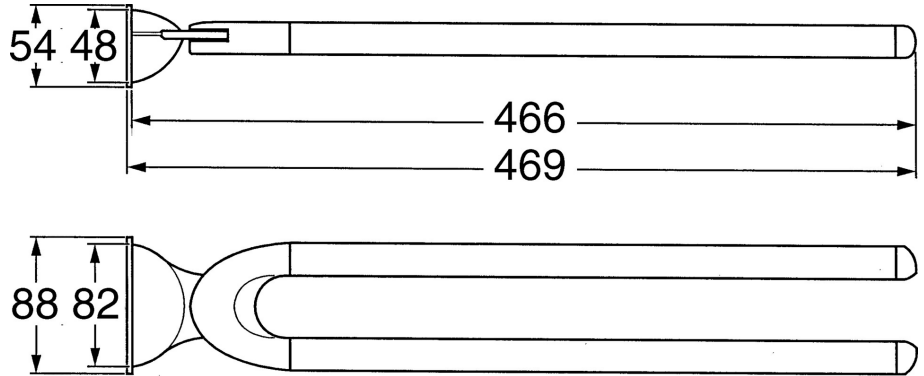

EAN: 4015474001718  
[static.hansa.com/55460900](http://static.hansa.com/55460900)

- Bathroom
- Accessories
- Wall mounted
- Chrome

### Technical data

#### SP55460900

	Name	Code
1	Fixing set Discontinued	59911816
2	Pin, M5x8, SW2.5 Discontinued	59911817
2.1	Plug Discontinued	59911818