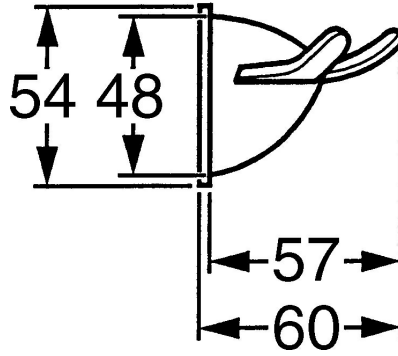

EAN: 4015474001695
static.hansa.com/55450900

- Bathroom
- Accessories
- Wall mounted
- Chrome

Technical data

Spare parts

SP55450900

	Name	Code
1	Fixing set Discontinued	59911816
2	Pin, M5x8, SW2.5 Discontinued	59911817
2.1	Plug Discontinued	59911818