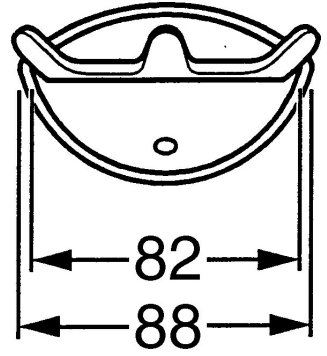

EAN: 4015474001695
static.hansa.com/55450900

- Bathroom
- Accessories
- Wall mounted
- Chrome

Technical data

Spare parts

SP55450900

	Name	Code
1	Fixing set Discontinued	59911816
2	Pin, M5x8, SW2.5 Discontinued	59911817
2.1	Plug Discontinued	59911818