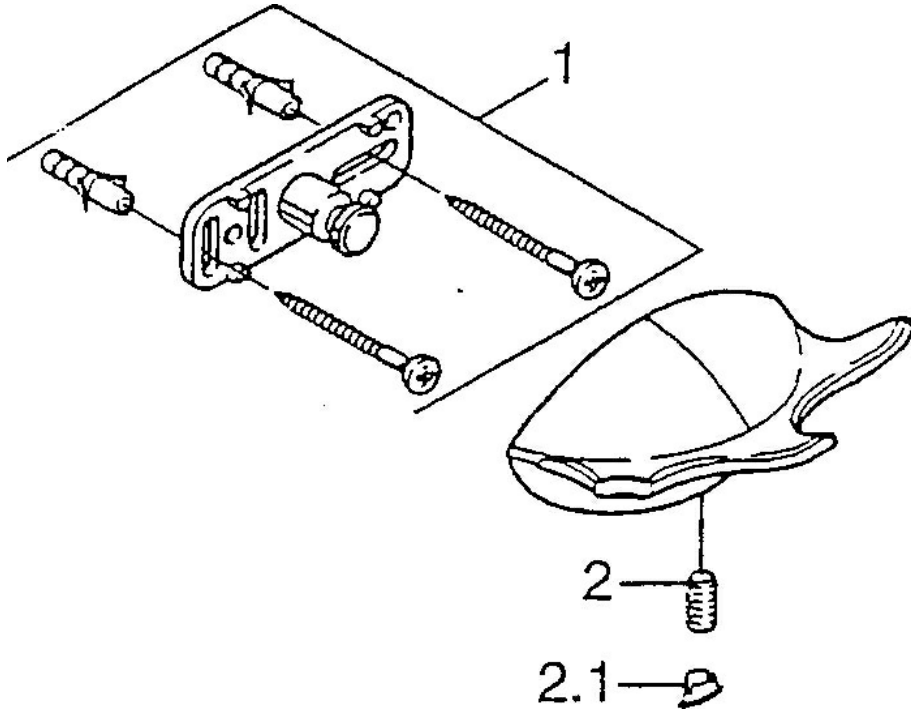

EAN: 4015474001695
static.hansa.com/55450900

- Bathroom
- Accessories
- Wall mounted
- Chrome

Technical data

Spare parts

SP55450900

	Name	Code
1	Fixing set Discontinued	59911816
2	Pin, M5x8, SW2.5 Discontinued	59911817
2.1	Plug Discontinued	59911818