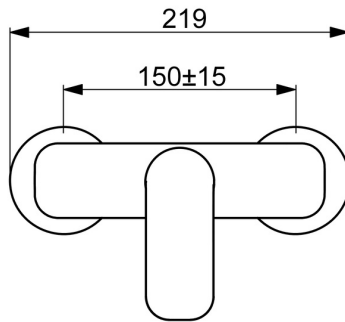

EAN: 4057304019050  
[static.hansa.com/55450103](https://static.hansa.com/55450103)

Introducing this HANSABASIC shower faucet - a timeless choice for every modern bathroom. Featuring a sleek chrome finish and wall-mounted installation type, this faucet not only comes with a universal design but also offers outstanding price-performance ratio. It is designed with a single-lever handle and hot and cold symbols for intuitive operation. Choose the BASIC line for daily enjoyment in everyday use.

- Shower solutions
- Single-lever
- Wall mounted
- Chrome
- Hot/Cold symbols, Single operating lever/handle
- $\varnothing$  35 mm ceramic cartridge for flow and temperature control
- Eccentric coupling(s)

### Technical properties

DN-size (nominal dimension) **DN15**  
 Hot water supply **max. +80°C**  
 Working pressure **0.5-10 bar**  
 Connection size **G3/4**  
 Installation width **150 ± 15 mm**  
 Backflow prevention (EN1717) **EB**  
 Material **Brass**

### SP55450103

	Name	Code
01	Lever	1017126V
02	Covering cap	1017127V
03	Cartridge, 3.5 Classic	59913075