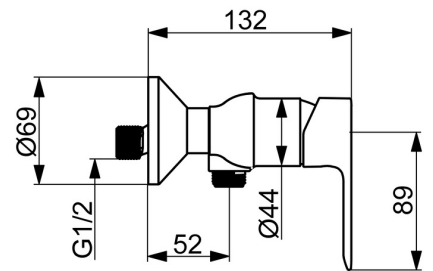

EAN: 4057304019050  
[static.hansa.com/55450103](https://static.hansa.com/55450103)

Introducing this HANSABASIC shower faucet - a timeless choice for every modern bathroom. Featuring a sleek chrome finish and wall-mounted installation type, this faucet not only comes with a universal design but also offers outstanding price-performance ratio. It is designed with a single-lever handle and hot and cold symbols for intuitive operation. Choose the BASIC line for daily enjoyment in everyday use.

- Shower solutions
- Single-lever
- Wall mounted
- Chrome
- Hot/Cold symbols, Single operating lever/handle
- $\varnothing$  35 mm ceramic cartridge for flow and temperature control
- Eccentric coupling(s)

### Technical properties

DN-size (nominal dimension) **DN15**  
 Hot water supply **max. +80°C**  
 Working pressure **0.5-10 bar**  
 Connection size **G3/4**  
 Installation width **150 ± 15 mm**  
 Backflow prevention (EN1717) **EB**  
 Material **Brass**

### SP55450103

	Name	Code
01	Lever	1017126V
02	Covering cap	1017127V
03	Cartridge, 3.5 Classic	59913075