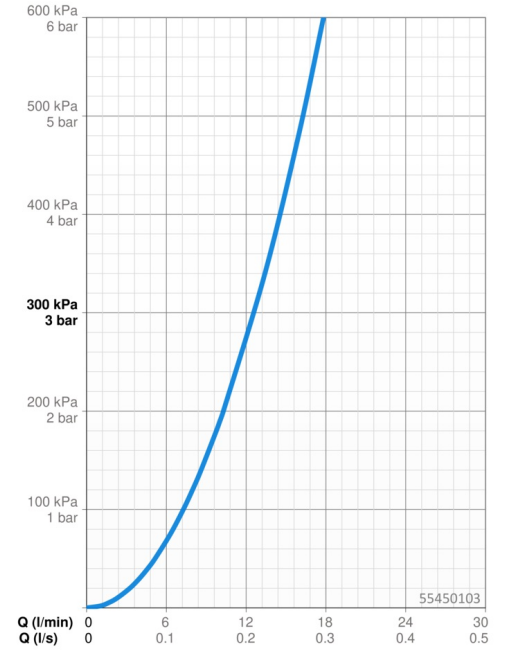

Technical data

Flow properties

Flow-rate at 3 bar **12.6 l/min**

Technical properties

DN-size (nominal dimension) **DN15**
Hot water supply **max. +80°C**
Working pressure **0.5-10 bar**
Connection size **G3/4**
Installation width **150 ± 15 mm**
Backflow prevention (EN1717) **EB**
Material **Brass**

Regulations

EN standard **EN 817**
Noise class **I (ISO 3822)**

Approvals and Declarations

DVGW **DW-6506D00165**
ABP **PA-IX 10074/IA**
Declaration of conformity **DoC**