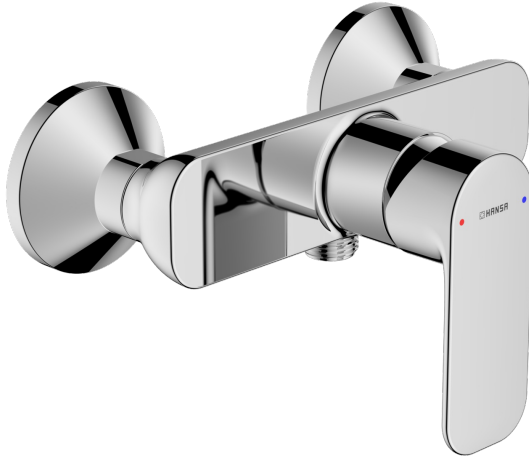

EAN: 4057304019050  
[static.hansa.com/55450103](https://static.hansa.com/55450103)

Introducing this HANSABASIC shower faucet - a timeless choice for every modern bathroom. Featuring a sleek chrome finish and wall-mounted installation type, this faucet not only comes with a universal design but also offers outstanding price-performance ratio. It is designed with a single-lever handle and hot and cold symbols for intuitive operation. Choose the BASIC line for daily enjoyment in everyday use.

- Shower solutions
- Single-lever
- Wall mounted
- Chrome
- Hot/Cold symbols, Single operating lever/handle
- $\varnothing$  35 mm ceramic cartridge for flow and temperature control
- Eccentric coupling(s)

### SP55450103

	Name	Code
01	Lever	1017126V
02	Covering cap	1017127V
03	Cartridge, 3.5 Classic	59913075