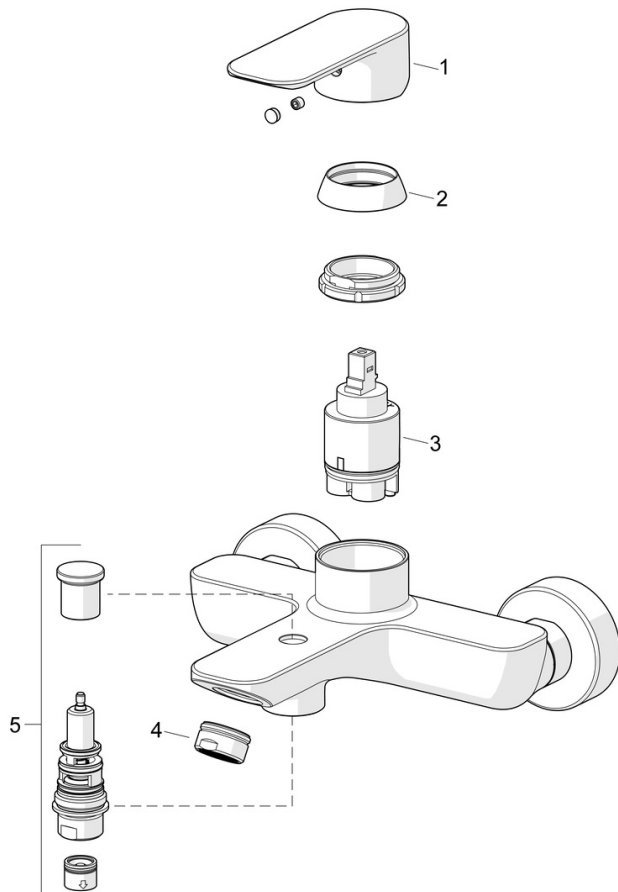

- Bathtub & Shower
- Single-lever
- Wall mounted
- Chrome
- Fixed spout
- Standard aerator
- Hot/Cold symbols, Single operating lever/handle
- Pull operated diverter, Automatic reset
- \varnothing 35 mm ceramic cartridge for flow and temperature control
- Eccentric coupling(s)

Technical data

Flow properties

Flow-rate at 3 bar **21.6 / 13.2 l/min**

Technical properties

DN-size (nominal dimension) **DN15**
 Hot water supply **max. +80°C**
 Working pressure **0.5-10 bar**
 Connection size **G3/4**
 Installation width **150 ± 15 mm**
 Projection **165 mm**
 Backflow prevention (EN1717) **EB**
 Material **Brass**

Regulations

EN standard **EN 817**
 Noise class **I (ISO 3822)**

Approvals and Declarations

DVGW **DW-6506D00165**
 Declaration of conformity **DoC**

Spare parts

SP55442103

	Name	Code
01	Lever	1017126V
02	Covering cap	1017127V
03	Cartridge, 3.5 Classic	59913075
04	Aerator, M24x1 D	59911829
05	Diverter	1017135V