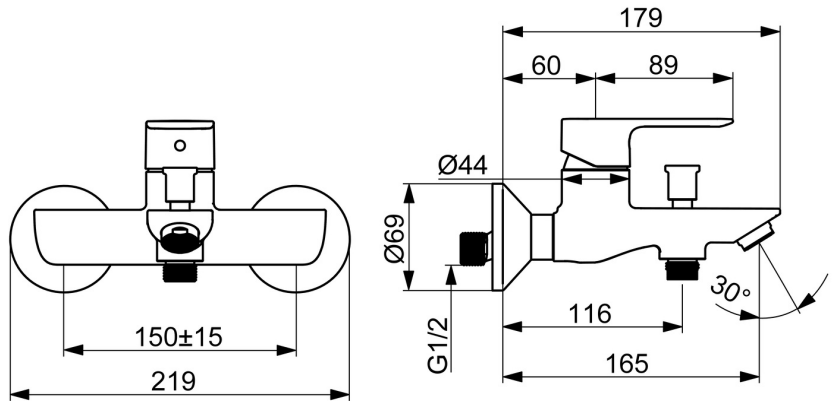

EAN: 4057304019067
static.hansa.com/55442103

Introducing this HANSABASIC bath and shower faucet - a timeless choice for every modern bathroom. Featuring a sleek chrome finish and wall-mounted installation type, this faucet not only comes with a universal design but also offers outstanding price-performance ratio. It is designed with a single-lever handle for intuitive operation, while the fixed spout ensures a steady, consistent flow. With pull-operated and automatic-reset diverter options, it's never been easier to switch between bath and shower modes. Choose the BASIC line for daily enjoyment in everyday use.

- Bathtub & Shower
- Single-lever
- Wall mounted
- Chrome
- Fixed spout
- Standard aerator
- Hot/Cold symbols, Single operating lever/handle
- Pull operated diverter, Automatic reset
- \varnothing 35 mm ceramic cartridge for flow and temperature control
- Eccentric coupling(s)

Technical data

Flow properties

Flow-rate at 3 bar **21.6 / 13.2 l/min**

Technical properties

DN-size (nominal dimension) **DN15**
 Hot water supply **max. +80°C**
 Working pressure **0.5-10 bar**
 Connection size **G3/4**
 Installation width **150 ± 15 mm**
 Projection **165 mm**
 Backflow prevention (EN1717) **EB**
 Material **Brass**

Regulations

EN standard **EN 817**
 Noise class **I (ISO 3822)**

Approvals and Declarations

DVGW **DW-6506D00165**
 Declaration of conformity **DoC**

Spare parts

SP55442103

	Name	Code
01	Lever	1017126V
02	Covering cap	1017127V
03	Cartridge, 3.5 Classic	59913075
04	Aerator, M24x1 D	59911829
05	Diverter	1017135V