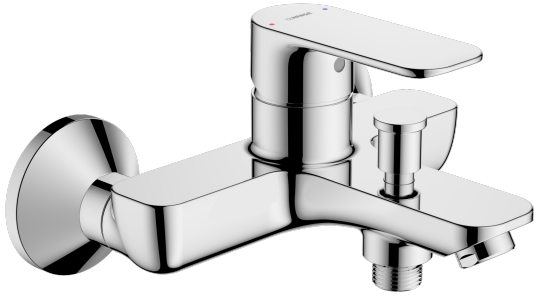

EAN: 4057304019067
static.hansa.com/55442103

Introducing this HANSABASIC bath and shower faucet - a timeless choice for every modern bathroom. Featuring a sleek chrome finish and wall-mounted installation type, this faucet not only comes with a universal design but also offers outstanding price-performance ratio. It is designed with a single-lever handle for intuitive operation, while the fixed spout ensures a steady, consistent flow. With pull-operated and automatic-reset diverter options, it's never been easier to switch between bath and shower modes. Choose the BASIC line for daily enjoyment in everyday use.

- Bathtub & Shower
- Single-lever
- Wall mounted
- Chrome
- Fixed spout
- Standard aerator
- Hot/Cold symbols, Single operating lever/handle
- Pull operated diverter, Automatic reset
- \varnothing 35 mm ceramic cartridge for flow and temperature control
- Eccentric coupling(s)

Technical data

Flow properties

Flow-rate at 3 bar **21.6 / 13.2 l/min**

Technical properties

DN-size (nominal dimension) **DN15**
 Hot water supply **max. +80°C**
 Working pressure **0.5-10 bar**
 Connection size **G3/4**
 Installation width **150 ± 15 mm**
 Projection **165 mm**
 Backflow prevention (EN1717) **EB**
 Material **Brass**