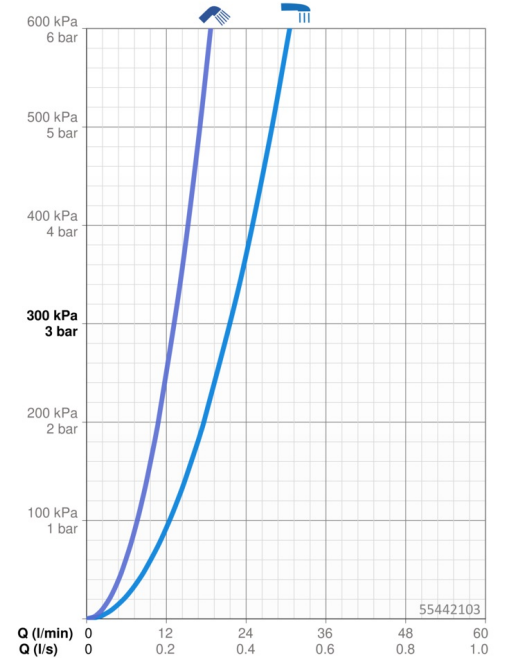

Technical data

Flow properties

Flow-rate at 3 bar **21.6 / 13.2 l/min**

Technical properties

DN-size (nominal dimension) **DN15**
Hot water supply **max. +80°C**
Working pressure **0.5-10 bar**
Connection size **G3/4**
Installation width **150 ± 15 mm**
Projection **165 mm**
Backflow prevention (EN1717) **EB**
Material **Brass**

Regulations

EN standard **EN 817**
Noise class **I (ISO 3822)**

Approvals and Declarations

DVGW **DW-6506D00165**
Declaration of conformity **DoC**