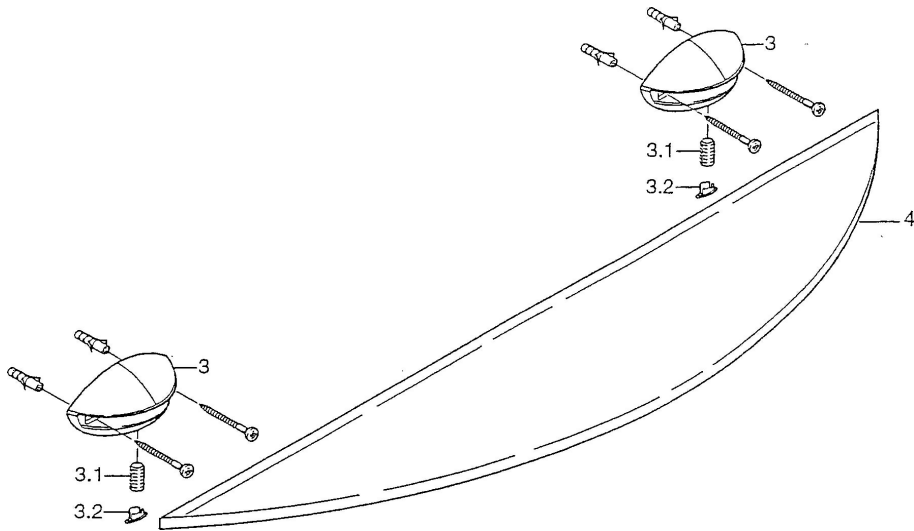

### Technical data

### Spare parts

#### SP55430900

Name	Code
3.1 Fixing screw, M8x8 Discontinued	59911806
3.2 Plug Chrome/Satin Discontinued	59911808
3.2 Plug Discontinued	59911807