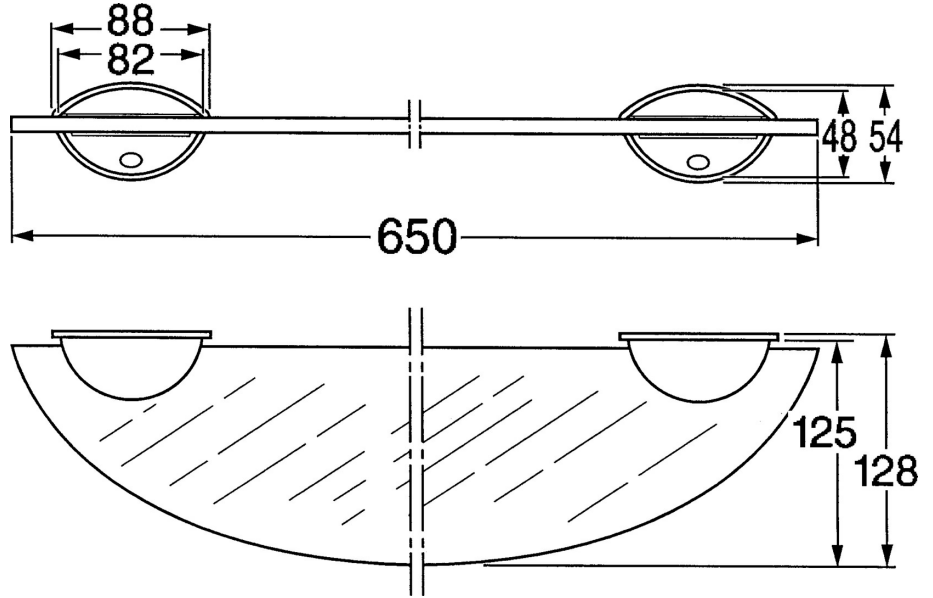

### Technical data

#### SP55430900

Name	Code
3.1 Fixing screw, M8x8 Discontinued	59911806
3.2 Plug Chrome/Satin Discontinued	59911808
3.2 Plug Discontinued	59911807