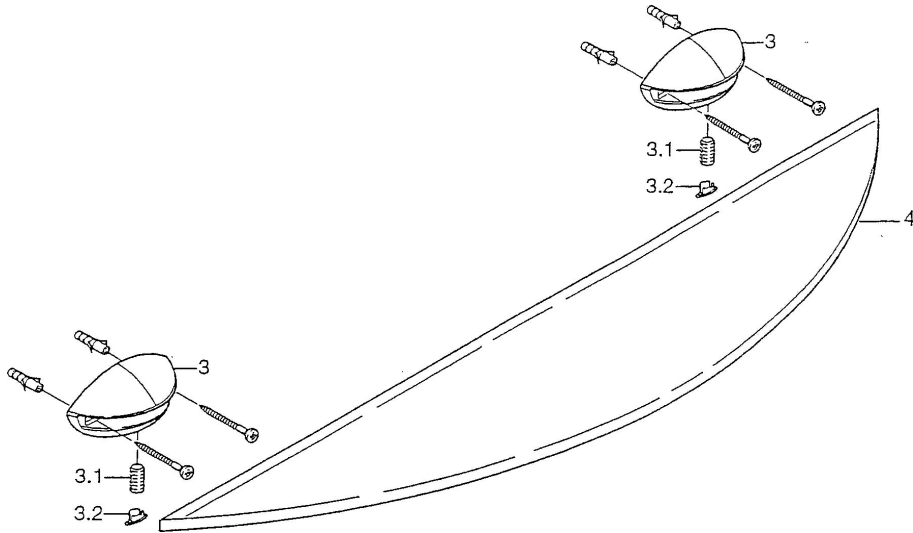

## Technical data

## Spare parts

### SP55430900

| Name                                | Code     |
|-------------------------------------|----------|
| 3.1 Fixing screw, M8x8 Discontinued | 59911806 |
| 3.2 Plug Chrome/Satin Discontinued  | 59911808 |
| 3.2 Plug Discontinued               | 59911807 |