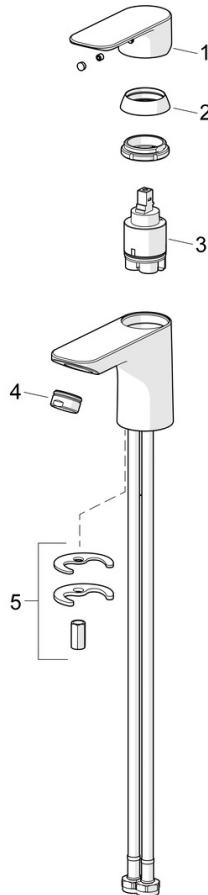

EAN: 4057304018978
static.hansa.com/55422203

Timeless choice for every modern bathroom. Introducing the universal HANSABASIC washbasin faucet. With a chrome finish and single operating lever, this deck-mounted faucet adds a modern touch to any washbasin. The fixed spout with hot and cold symbols are made for effortless use, while the rapid installation system ensures quick and easy installation. It comes with a classic design and very good price performance. Choose the BASIC line for daily enjoyment in everyday use.

- Washbasin
- Single-lever
- Deck mounted
- Chrome
- Fixed spout
- PCA® - constant flow rate regardless of pressure variations
- Hot/Cold symbols, Single operating lever/handle
- \varnothing 35 mm ceramic cartridge for flow and temperature control
- Flexible inlet pipes
- Rapid installation system
- Without pop-up waste, Without draw-rod opening

Technical data

Flow properties

Flow-rate at 3 bar (with flow controller) **4.8 l/min**

Technical properties

DN-size (nominal dimension) **DN15**
 Hot water supply **max. +70°C**
 Working pressure **0.5-10 bar**
 Connection size **G3/8**
 Projection **101 mm**
 Backflow prevention (EN1717) **AA**
 Material **Brass**

Regulations

EN standard **EN 817**
 Noise class **I (ISO 3822)**

Approvals and Declarations

DVGW **DW-6506D00165**
 ABP **PA-IX 10072/IO**
 Declaration of conformity **DoC**

Spare parts

SP55402203

	Name	Code
01	Lever	1017126V
02	Covering cap	1017127V
03	Cartridge, 3.5 Classic	59913075
04	Aerator, M24x1, 6 l/min	59913727
05	Fixing set	1017128V