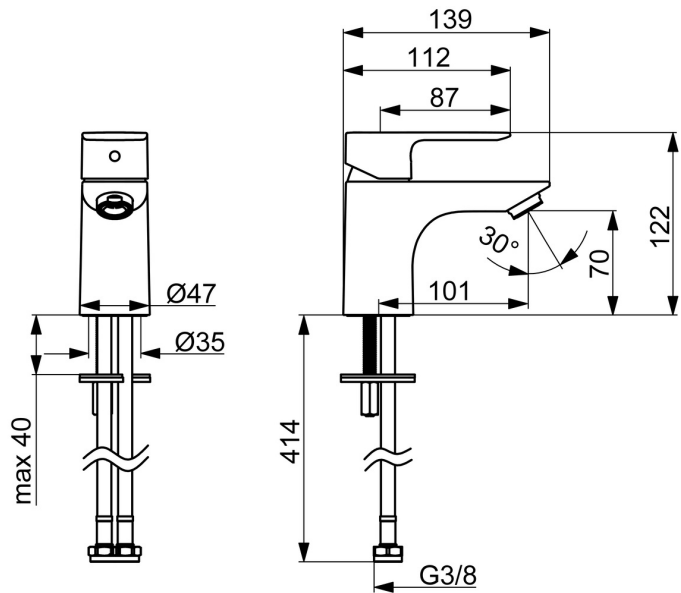

EAN: 4057304018978
static.hansa.com/55422203

Timeless choice for every modern bathroom. Introducing the universal HANSABASIC washbasin faucet. With a chrome finish and single operating lever, this deck-mounted faucet adds a modern touch to any washbasin. The fixed spout with hot and cold symbols are made for effortless use, while the rapid installation system ensures quick and easy installation. It comes with a classic design and very good price performance. Choose the BASIC line for daily enjoyment in everyday use.

- Washbasin
- Single-lever
- Deck mounted
- Chrome
- Fixed spout
- PCA® - constant flow rate regardless of pressure variations
- Hot/Cold symbols, Single operating lever/handle
- \varnothing 35 mm ceramic cartridge for flow and temperature control
- Flexible inlet pipes
- Rapid installation system
- Without pop-up waste, Without draw-rod opening

Technical data

Flow properties

Flow-rate at 3 bar (with flow controller) **4.8 l/min**

Technical properties

DN-size (nominal dimension) **DN15**
 Hot water supply **max. +70°C**
 Working pressure **0.5-10 bar**
 Connection size **G3/8**
 Projection **101 mm**
 Backflow prevention (EN1717) **AA**
 Material **Brass**

Regulations

EN standard **EN 817**
 Noise class **I (ISO 3822)**

Approvals and Declarations

DVGW **DW-6506D00165**
 ABP **PA-IX 10072/IO**
 Declaration of conformity **DoC**

Spare parts

SP55402203

	Name	Code
01	Lever	1017126V
02	Covering cap	1017127V
03	Cartridge, 3.5 Classic	59913075
04	Aerator, M24x1, 6 l/min	59913727
05	Fixing set	1017128V