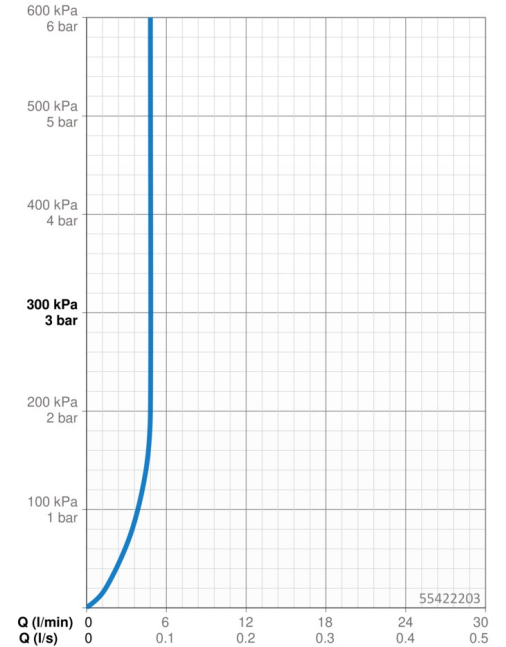

Technical data

Flow properties

Flow-rate at 3 bar (with flow controller) **4.8 l/min**

Technical properties

DN-size (nominal dimension) **DN15**
Hot water supply **max. +70°C**
Working pressure **0.5-10 bar**
Connection size **G3/8**
Projection **101 mm**
Backflow prevention (EN1717) **AA**
Material **Brass**

Regulations

EN standard **EN 817**
Noise class **I (ISO 3822)**

Approvals and Declarations

DVGW **DW-6506D00165**
ABP **PA-IX 10072/IO**
Declaration of conformity **DoC**