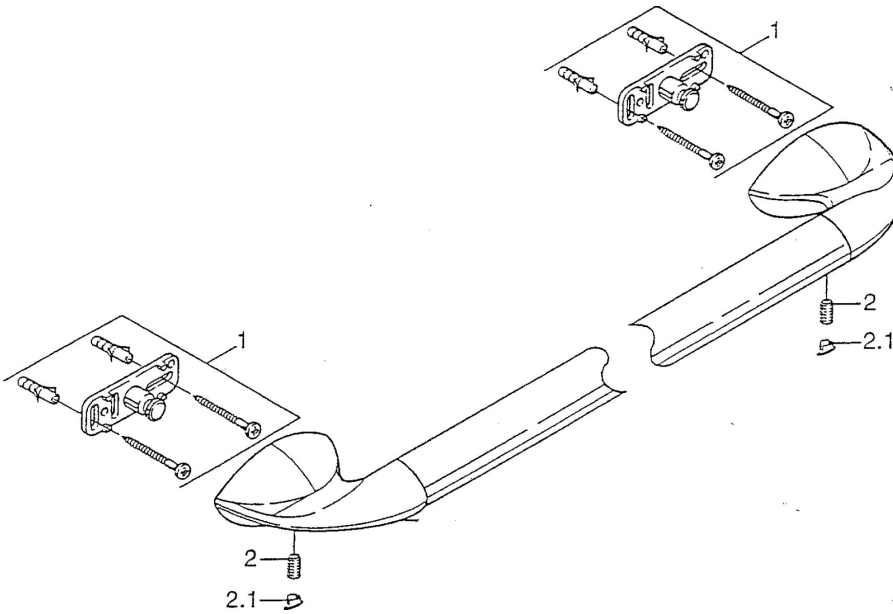

EAN: 4015474001497
static.hansa.com/5542090092

- Bath tub & Shower
- Accessories
- Wall mounted

Technical data

Spare parts

SP55400900

	Name	Code
1	Fixing set Discontinued	59911816
2	Pin, M5x8, SW2.5 Discontinued	59911817
2.1	Plug Discontinued	59911818