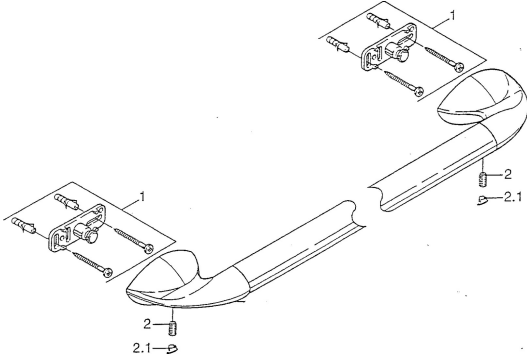

EAN: 4015474001497
static.hansa.com/5542090092

- Bath tub & Shower
- Accessories
- Wall mounted

Technical data

Spare parts

SP55400900

	Name	Code
1	Fixing set Discontinued	59911816
2	Pin, M5x8, SW2.5 Discontinued	59911817
2.1	Plug Discontinued	59911818