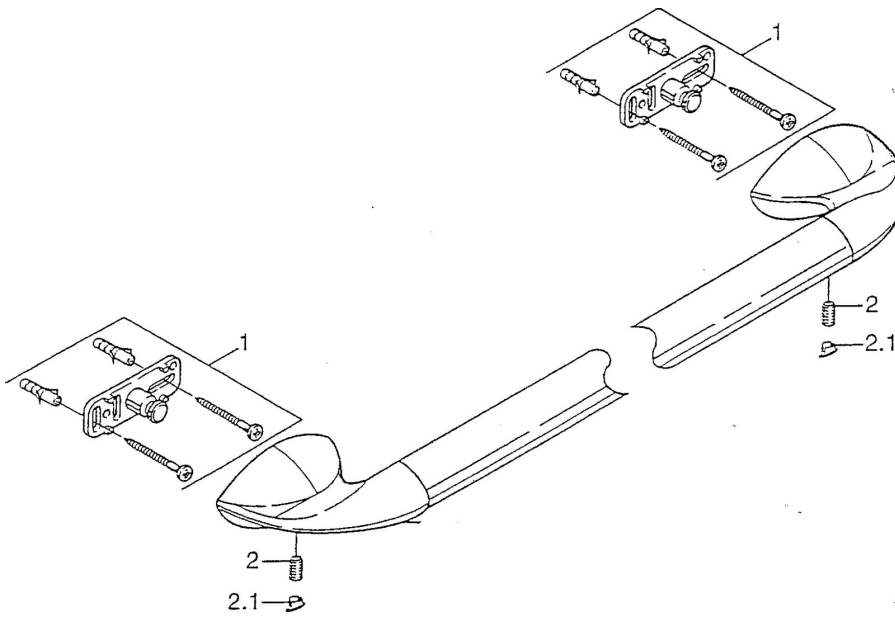

EAN: 4015474001411
static.hansa.com/55420900

- Bath tub & Shower
- Accessories
- Wall mounted
- Chrome

Technical data

Spare parts

SP55400900

	Name	Code
1	Fixing set Discontinued	59911816
2	Pin, M5x8, SW2.5 Discontinued	59911817
2.1	Plug Discontinued	59911818