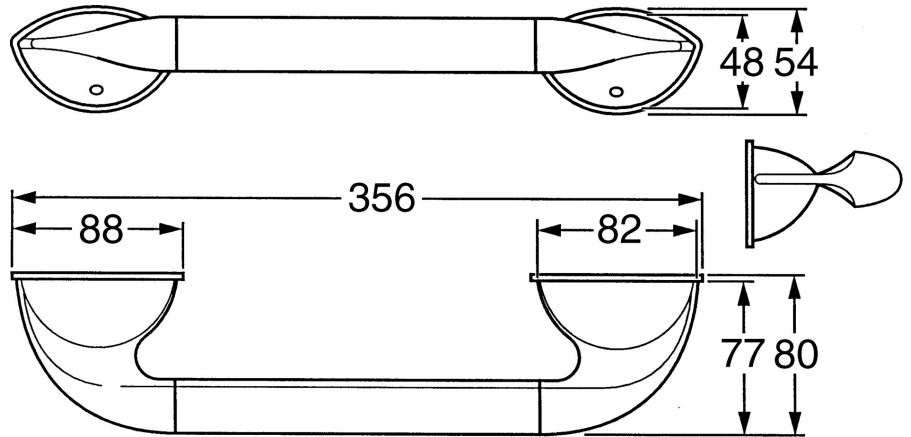

EAN: 4015474001411
static.hansa.com/55420900

- Bath tub & Shower
- Accessories
- Wall mounted
- Chrome

Technical data

Spare parts

SP55400900

	Name	Code
1	Fixing set Discontinued	59911816
2	Pin, M5x8, SW2.5 Discontinued	59911817
2.1	Plug Discontinued	59911818