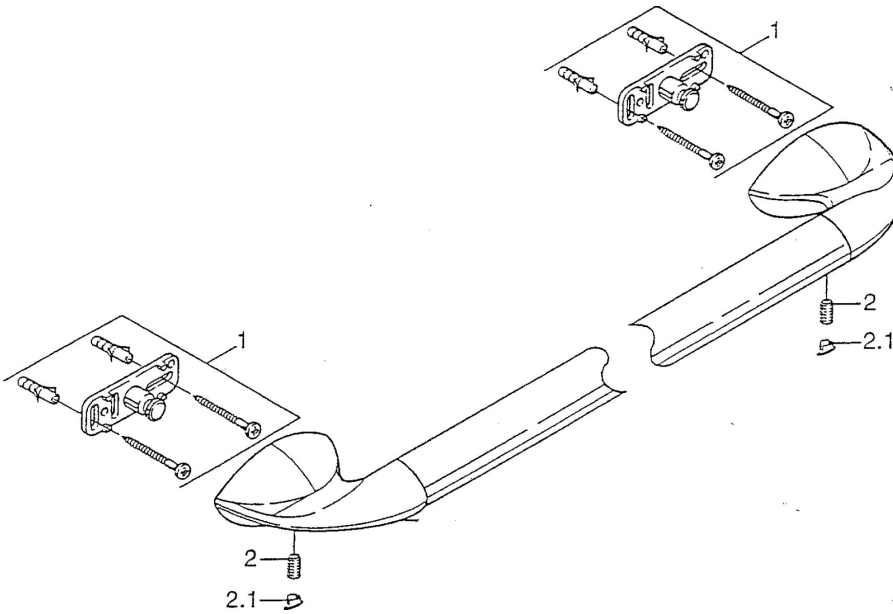

EAN: 4015474001305
static.hansa.com/5541090092

- Bathroom
- Accessories
- Wall mounted

Technical data

Spare parts

SP55400900

	Name	Code
1	Fixing set Discontinued	59911816
2	Pin, M5x8, SW2.5 Discontinued	59911817
2.1	Plug Discontinued	59911818