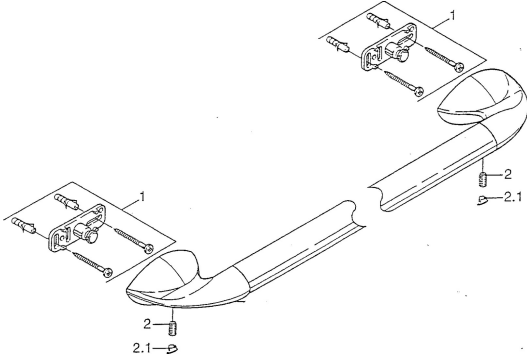

EAN: 4015474001305
static.hansa.com/5541090092

- Bathroom
- Accessories
- Wall mounted

Technical data

Spare parts

SP55400900

	Name	Code
1	Fixing set Discontinued	59911816
2	Pin, M5x8, SW2.5 Discontinued	59911817
2.1	Plug Discontinued	59911818