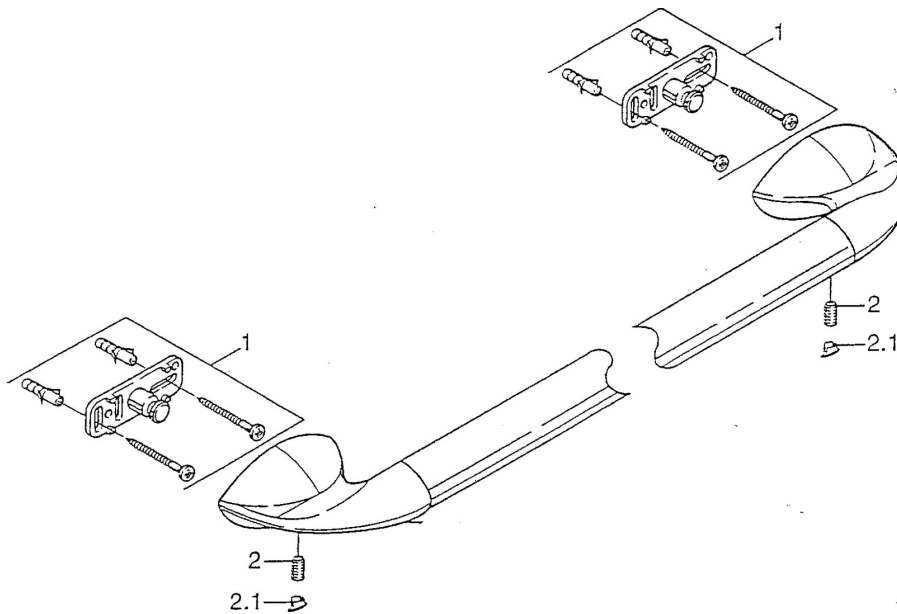

EAN: 4015474001268  
[static.hansa.com/55410900](http://static.hansa.com/55410900)

- Bathroom
- Accessories
- Wall mounted
- Chrome

### Technical data

### Spare parts

#### SP55400900

	Name	Code
1	Fixing set Discontinued	59911816
2	Pin, M5x8, SW2.5 Discontinued	59911817
2.1	Plug Discontinued	59911818