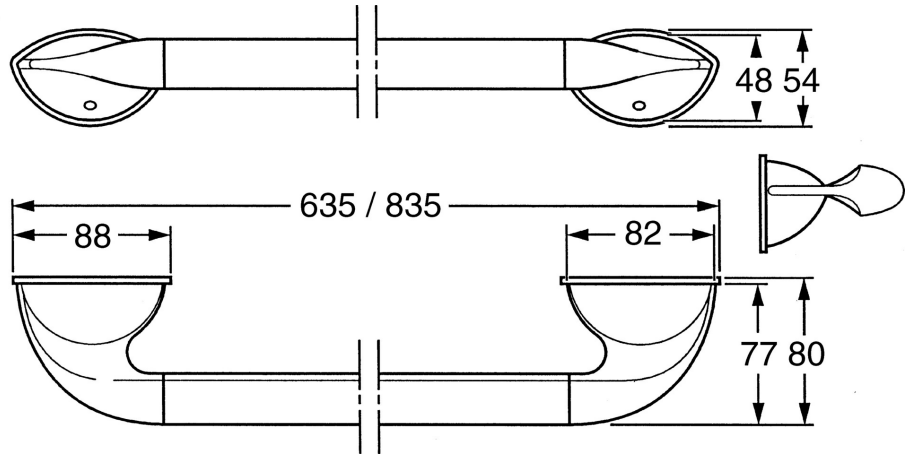

EAN: 4015474001268  
[static.hansa.com/55410900](http://static.hansa.com/55410900)

- Bathroom
- Accessories
- Wall mounted
- Chrome

### Technical data

#### SP55400900

	Name	Code
1	Fixing set Discontinued	59911816
2	Pin, M5x8, SW2.5 Discontinued	59911817
2.1	Plug Discontinued	59911818