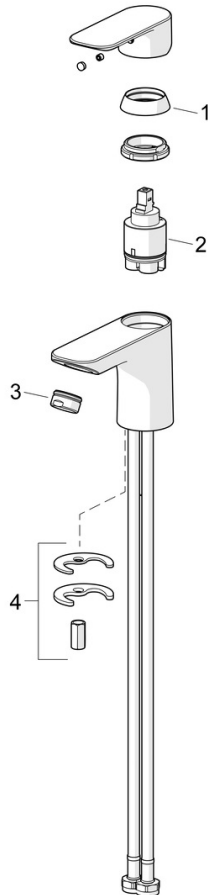

EAN: 4057304021152
static.hansa.com/5540220300006

Timeless choice for every modern bathroom. Introducing the universal HANSABASIC washbasin faucet. With a chrome finish and single operating lever, this deck-mounted faucet adds a modern touch to any washbasin. The fixed spout with hot and cold symbols are made for effortless use, while the rapid installation system ensures quick and easy installation. It comes with a classic design and very good price performance. Choose the BASIC line for daily enjoyment in everyday use.

- Washbasin
- Single-lever, Cold Start
- Deck mounted
- Chrome
- Fixed spout
- PCA® - constant flow rate regardless of pressure variations
- Hot/Cold symbols, Single operating lever/handle
- Pop-up waste with draw-rod
- Limitation option for maximum temperature and flow-rate, Adjustable hot water stop (included, retrofittable), Energy saving variation (Cold Start) - cold water in the middle position
- ø 35 mm ceramic eco cartridge for flow and temperature control
- Flexible inlet pipes
- Rapid installation system

Technical data

Flow properties

Flow-rate at 3 bar (with flow controller) **4.8 l/min**

Technical properties

DN-size (nominal dimension) **DN15**
 Hot water supply **max. +70°C**
 Working pressure **0.5-10 bar**
 Connection size **G3/8**
 Projection **101 mm**
 Backflow prevention (EN1717) **AA**
 Material **Brass**

Regulations

EN standard **EN 817**
 Noise class **I (ISO 3822)**

Approvals and Declarations

Declaration of conformity **DoC**

Spare parts

SP5540220300006

	Name	Code
01	Covering cap	1017127V
02	Cartridge, 3.5 cold start	59913953
03	Aerator, M24x1, 6 l/min	59913727
04	Fixing set	1017128V