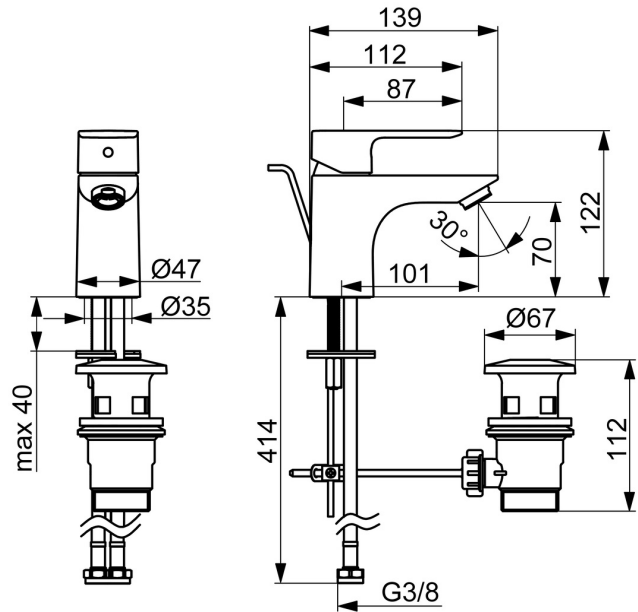

EAN: 4057304021152
static.hansa.com/5540220300006

Timeless choice for every modern bathroom. Introducing the universal HANSABASIC washbasin faucet. With a chrome finish and single operating lever, this deck-mounted faucet adds a modern touch to any washbasin. The fixed spout with hot and cold symbols are made for effortless use, while the rapid installation system ensures quick and easy installation. It comes with a classic design and very good price performance. Choose the BASIC line for daily enjoyment in everyday use.

- Washbasin
- Single-lever, Cold Start
- Deck mounted
- Chrome
- Fixed spout
- PCA® - constant flow rate regardless of pressure variations
- Hot/Cold symbols, Single operating lever/handle
- Pop-up waste with draw-rod
- Limitation option for maximum temperature and flow-rate, Adjustable hot water stop (included, retrofittable), Energy saving variation (Cold Start) - cold water in the middle position
- ø 35 mm ceramic eco cartridge for flow and temperature control
- Flexible inlet pipes
- Rapid installation system

Technical data

Flow properties

Flow-rate at 3 bar (with flow controller) **4.8 l/min**

Technical properties

DN-size (nominal dimension) **DN15**
 Hot water supply **max. +70°C**
 Working pressure **0.5-10 bar**
 Connection size **G3/8**
 Projection **101 mm**
 Backflow prevention (EN1717) **AA**
 Material **Brass**

Regulations

EN standard **EN 817**
 Noise class **I (ISO 3822)**

Approvals and Declarations

Declaration of conformity **DoC**

Spare parts

SP5540220300006

	Name	Code
01	Covering cap	1017127V
02	Cartridge, 3.5 cold start	59913953
03	Aerator, M24x1, 6 l/min	59913727
04	Fixing set	1017128V