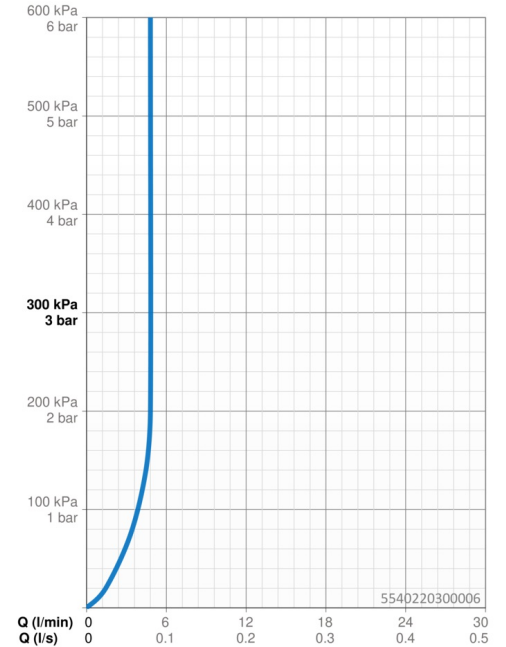

Technical data

Flow properties

Flow-rate at 3 bar (with flow controller) **4.8 l/min**

Technical properties

DN-size (nominal dimension) **DN15**
Hot water supply **max. +70°C**
Working pressure **0.5-10 bar**
Connection size **G3/8**
Projection **101 mm**
Backflow prevention (EN1717) **AA**
Material **Brass**

Regulations

EN standard **EN 817**
Noise class **I (ISO 3822)**

Approvals and Declarations

Declaration of conformity **DoC**