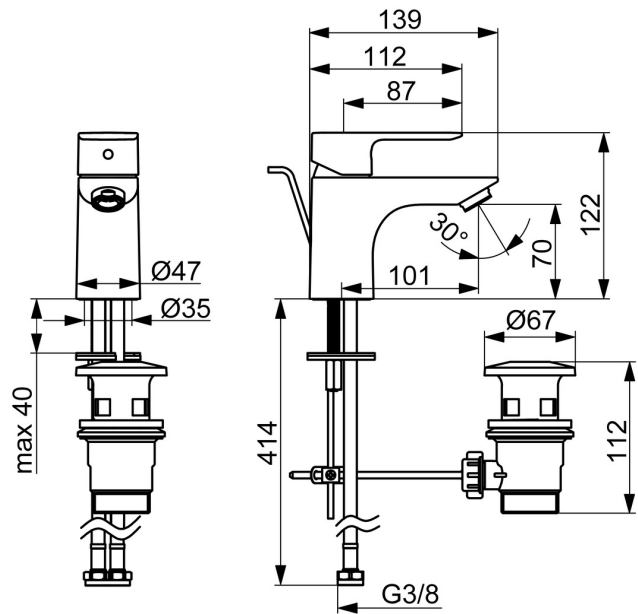

EAN: 4057304018985
static.hansa.com/55402203

Timeless choice for every modern bathroom.

Introducing the universal HANSABASIC washbasin faucet. With a chrome finish and single operating lever, this deck-mounted faucet adds a modern touch to any washbasin. The fixed spout with hot and cold symbols are made for effortless use, while the rapid installation system ensures quick and easy installation. It comes with a classic design and very good price performance.

Choose the BASIC line for daily enjoyment in everyday use.

- Washbasin
- Single-lever
- Deck mounted
- Chrome
- Fixed spout
- PCA® - constant flow rate regardless of pressure variations
- Hot/Cold symbols, Single operating lever/handle
- Pop-up waste with draw-rod
- \varnothing 35 mm ceramic cartridge for flow and temperature control
- Flexible inlet pipes
- Rapid installation system

Technical data

Flow properties

Flow-rate at 3 bar (with flow controller) **4.8 l/min**

Technical properties

DN-size (nominal dimension) **DN15**
 Hot water supply **max. +70°C**
 Working pressure **0.5-10 bar**
 Connection size **G3/8**
 Projection **101 mm**
 Backflow prevention (EN1717) **AA**
 Material **Brass**

Regulations

EN standard **EN 817**
 Noise class **I (ISO 3822)**

Approvals and Declarations

DVGW **DW-6506D00165**
 ABP **PA-IX 10072/IO**
 Declaration of conformity **DoC**

Spare parts

SP55402203

	Name	Code
01	Lever	1017126V
02	Covering cap	1017127V
03	Cartridge, 3.5 Classic	59913075
04	Aerator, M24x1, 6 l/min	59913727
05	Fixing set	1017128V