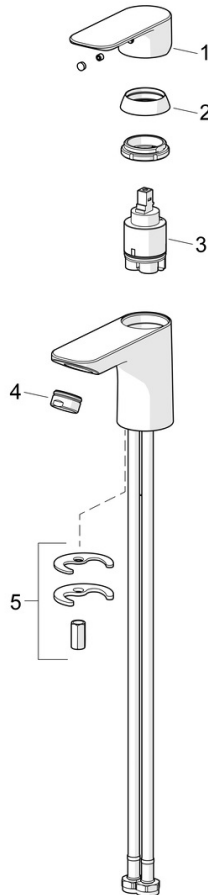

EAN: 4057304018985
static.hansa.com/55402203

Timeless choice for every modern bathroom.

Introducing the universal HANSABASIC washbasin faucet. With a chrome finish and single operating lever, this deck-mounted faucet adds a modern touch to any washbasin. The fixed spout with hot and cold symbols are made for effortless use, while the rapid installation system ensures quick and easy installation. It comes with a classic design and very good price performance.

Choose the BASIC line for daily enjoyment in everyday use.

- Washbasin
- Single-lever
- Deck mounted
- Chrome
- Fixed spout
- PCA® - constant flow rate regardless of pressure variations
- Hot/Cold symbols, Single operating lever/handle
- Pop-up waste with draw-rod
- \varnothing 35 mm ceramic cartridge for flow and temperature control
- Flexible inlet pipes
- Rapid installation system

Technical data

Flow properties

Flow-rate at 3 bar (with flow controller) **4.8 l/min**

Technical properties

DN-size (nominal dimension) **DN15**
 Hot water supply **max. +70°C**
 Working pressure **0.5-10 bar**
 Connection size **G3/8**
 Projection **101 mm**
 Backflow prevention (EN1717) **AA**
 Material **Brass**

Regulations

EN standard **EN 817**
 Noise class **I (ISO 3822)**

Approvals and Declarations

DVGW **DW-6506D00165**
 ABP **PA-IX 10072/IO**
 Declaration of conformity **DoC**

Spare parts

SP55402203

	Name	Code
01	Lever	1017126V
02	Covering cap	1017127V
03	Cartridge, 3.5 Classic	59913075
04	Aerator, M24x1, 6 l/min	59913727
05	Fixing set	1017128V