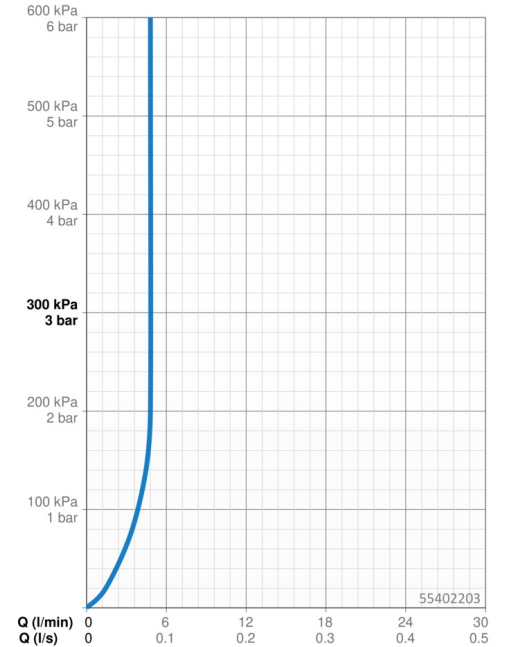

Technical data

Flow properties

Flow-rate at 3 bar (with flow controller) **4.8 l/min**

Technical properties

DN-size (nominal dimension) **DN15**
Hot water supply **max. +70°C**
Working pressure **0.5-10 bar**
Connection size **G3/8**
Projection **101 mm**
Backflow prevention (EN1717) **AA**
Material **Brass**

Regulations

EN standard **EN 817**
Noise class **I (ISO 3822)**

Approvals and Declarations

DVGW **DW-6506D00165**
ABP **PA-IX 10072/IO**
Declaration of conformity **DoC**