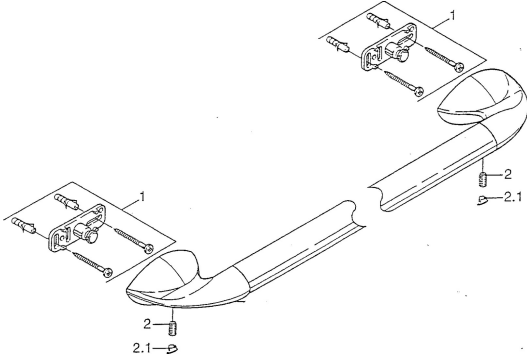

EAN: 4015474001183
static.hansa.com/5540090092