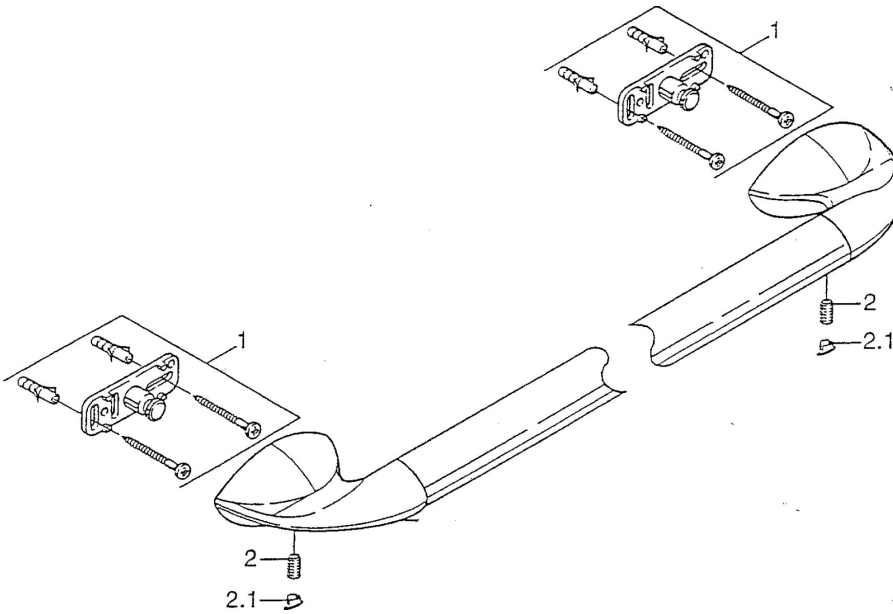

EAN: 4015474001183  
[static.hansa.com/5540090092](http://static.hansa.com/5540090092)

- Bathroom
- Accessories
- Wall mounted

## Technical data

## Spare parts

### SP55400900

|     | Name                          | Code     |
|-----|-------------------------------|----------|
| 1   | Fixing set Discontinued       | 59911816 |
| 2   | Pin, M5x8, SW2.5 Discontinued | 59911817 |
| 2.1 | Plug Discontinued             | 59911818 |