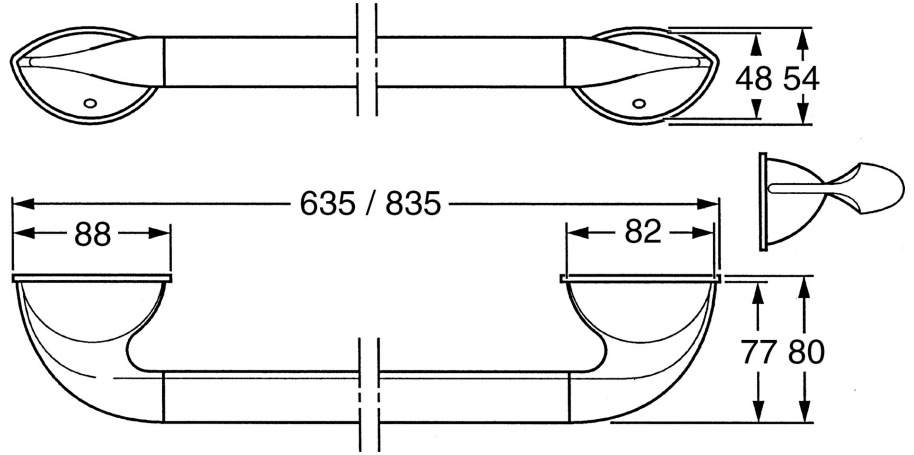

EAN: 4015474001107
static.hansa.com/55400900

- Bathroom
- Accessories
- Wall mounted
- Chrome

Technical data

Spare parts

SP55400900

	Name	Code
1	Fixing set Discontinued	59911816
2	Pin, M5x8, SW2.5 Discontinued	59911817
2.1	Plug Discontinued	59911818