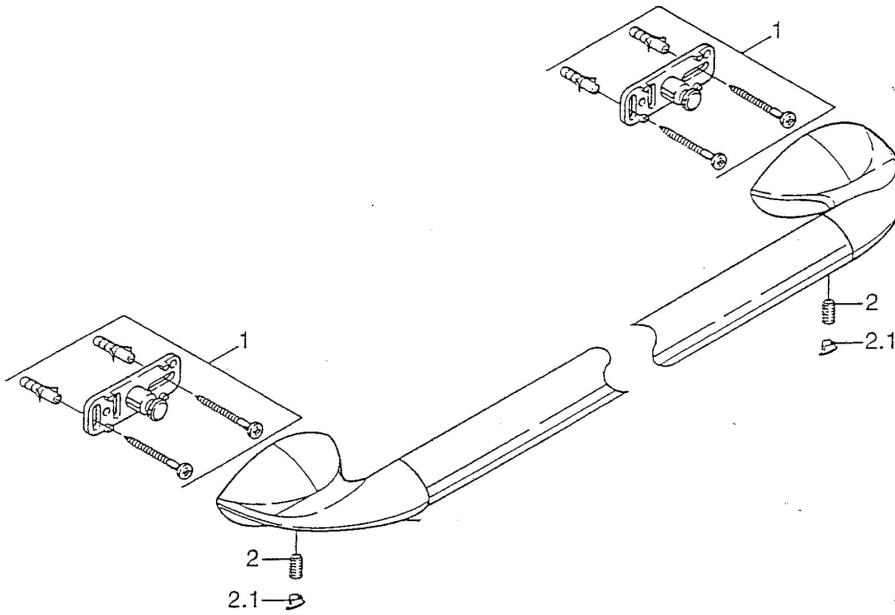

EAN: 4015474001107
static.hansa.com/55400900

- Bathroom
- Accessories
- Wall mounted
- Chrome

Technical data

Spare parts

SP55400900

	Name	Code
1	Fixing set Discontinued	59911816
2	Pin, M5x8, SW2.5 Discontinued	59911817
2.1	Plug Discontinued	59911818