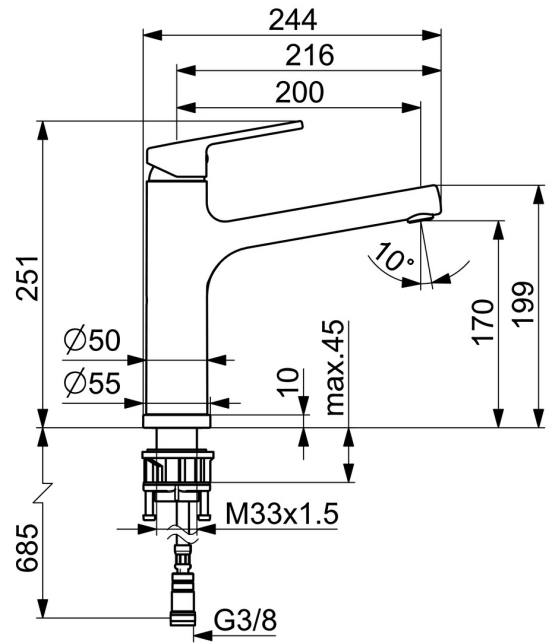

EAN: 4015474264342
static.hansa.com/55392273

- Kitchen
 - Single-lever
 - Deck mounted
 - Chrome
 - Swivel spout
 - Standard aerator
- Hot/Cold symbols, Single operating lever/handle
 - Limitation option for maximum temperature and flow-rate, Adjustable hot water stop (included, retrofittable)
 - Non-return valve(s), \varnothing 35 mm ceramic cartridge for flow and temperature control
 - Flexible inlet pipes
 - Surfaces in contact with drinking water contain less than 0.3% lead, Inner body made of DZR brass, Waterways without nickel coating

Technical data

Flow properties

Flow-rate at 3 bar **12.0 l/min**

Technical properties

DN-size (nominal dimension) **DN15**
 Hot water supply **max. +70°C**
 Working pressure **0.5-10 bar**
 Connection size **G3/8**
 Projection **200 mm**
 Backflow prevention (EN1717) **EB**
 Material **Brass**

Regulations

EN standard **EN 817**
 Noise class **I (ISO 3822)**

Approvals and Declarations

DVGW **NW-6506CN0310**

Spare parts

SP55392273

	Name	Code
1	Lever, (2013-)	59913991
1.1	Screw, M5x8, SW2.5	59904755
1.3	Cover plug	59913762
2	Covering cap, 33x3 mm	59912504
3	Tightening nut, M37x1, AF30 Discontinued	59912111
4	Cartridge, 3.5 Classic	59913075
4	Cartridge, 3.5 Eco	59912324
4.1	Temperature adjustment limiter	59912325
4.3	O-ring, d 28.24x2.62 Discontinued	59912590
4.4	O-ring, d 10.10x1.60 Discontinued	59905072
5.1	Sealing kit	59913313
5.6	Supporting plate	59910008
5.7	Outer spindle, M33x1.5	59913994
5.8	O-ring, d 43x2.5	59911166
5.9	O-ring, d 37.77x2.62 Discontinued	59913995
5.10	Gasket, 48x33.5x2	59902283
5.14	Fixing set	59913479
5.15	Hose, M10x1M14x1, L=800	59913252
5.16	O-ring, d 7.65x1.78	59902337
5.17	Non-return valve, G3/8	59913254
6	Spout Discontinued	59913993
6.1	Screw, M6x0.75 Discontinued	59913314
7	Aerator, M18.5x1, TJ	59913366
7.1	Fitting ring for aerator	59913654
7.3	Key for aerator, M18.5	59913367
8	Cover flange, d 55 mm	59914025
N.I.	Key, SW30/34	59912108