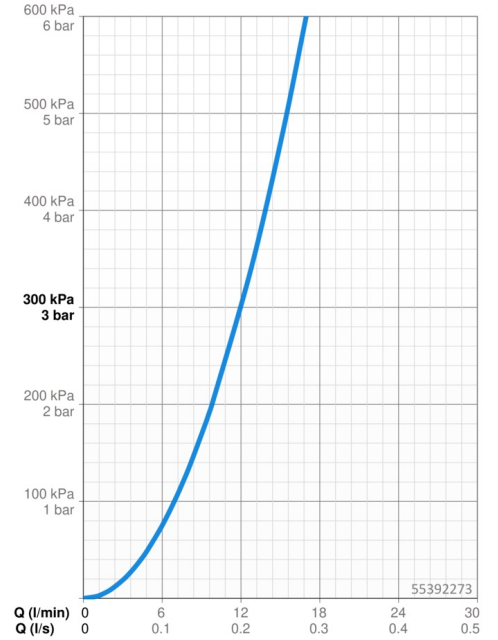

EAN: 4015474264342
static.hansa.com/55392273

- Kitchen
 - Single-lever
 - Deck mounted
 - Chrome
 - Swivel spout
 - Standard aerator
- Hot/Cold symbols, Single operating lever/handle
 - Limitation option for maximum temperature and flow-rate, Adjustable hot water stop (included, retrofittable)
 - Non-return valve(s), \varnothing 35 mm ceramic cartridge for flow and temperature control
 - Flexible inlet pipes
 - Surfaces in contact with drinking water contain less than 0.3% lead, Inner body made of DZR brass, Waterways without nickel coating

Technical data

Flow properties

Flow-rate at 3 bar **12.0 l/min**

Technical properties

DN-size (nominal dimension) **DN15**
 Hot water supply **max. +70°C**
 Working pressure **0.5-10 bar**
 Connection size **G3/8**
 Projection **200 mm**
 Backflow prevention (EN1717) **EB**
 Material **Brass**

Regulations

EN standard **EN 817**
 Noise class **I (ISO 3822)**

Approvals and Declarations

DVGW **NW-6506CN0310**

Spare parts

SP55392273

	Name	Code
1	Lever, (2013-)	59913991
1.1	Screw, M5x8, SW2.5	59904755
1.3	Cover plug	59913762
2	Covering cap, 33x3 mm	59912504
3	Tightening nut, M37x1, AF30 Discontinued	59912111
4	Cartridge, 3.5 Classic	59913075
4	Cartridge, 3.5 Eco	59912324
4.1	Temperature adjustment limiter	59912325
4.3	O-ring, d 28.24x2.62 Discontinued	59912590
4.4	O-ring, d 10.10x1.60 Discontinued	59905072
5.1	Sealing kit	59913313
5.6	Supporting plate	59910008
5.7	Outer spindle, M33x1.5	59913994
5.8	O-ring, d 43x2.5	59911166
5.9	O-ring, d 37.77x2.62 Discontinued	59913995
5.10	Gasket, 48x33.5x2	59902283
5.14	Fixing set	59913479
5.15	Hose, M10x1M14x1, L=800	59913252
5.16	O-ring, d 7.65x1.78	59902337
5.17	Non-return valve, G3/8	59913254
6	Spout Discontinued	59913993
6.1	Screw, M6x0.75 Discontinued	59913314
7	Aerator, M18.5x1, TJ	59913366
7.1	Fitting ring for aerator	59913654
7.3	Key for aerator, M18.5	59913367
8	Cover flange, d 55 mm	59914025
N.I.	Key, SW30/34	59912108