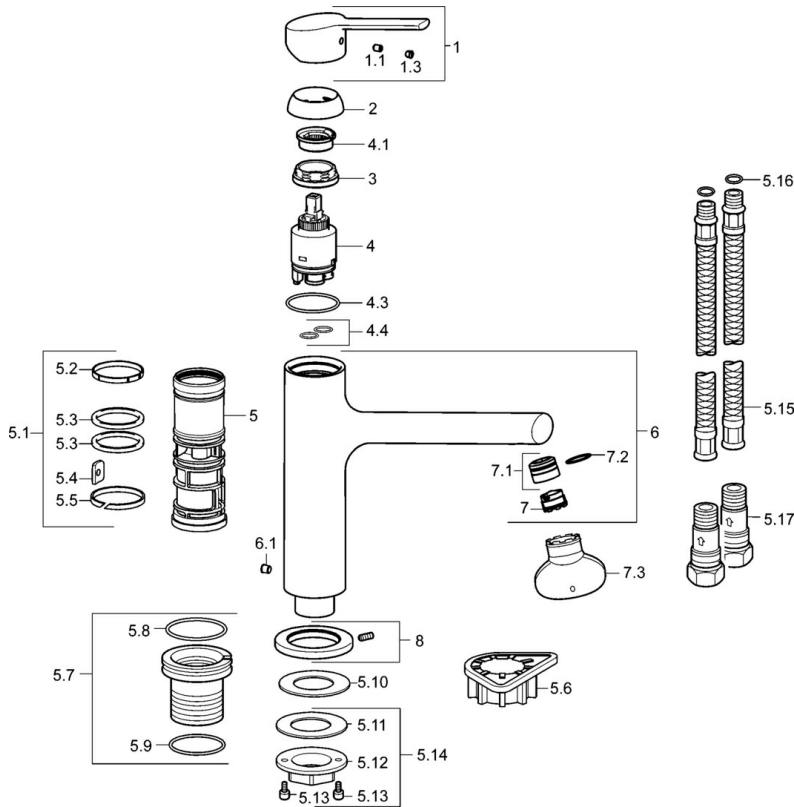

EAN: 4015474264342
static.hansa.com/55392273

- Kitchen
 - Single-lever
 - Deck mounted
 - Chrome
 - Swivel spout
 - Standard aerator
- Hot/Cold symbols, Single operating lever/handle
 - Limitation option for maximum temperature and flow-rate, Adjustable hot water stop (included, retrofittable)
 - Non-return valve(s), \varnothing 35 mm ceramic cartridge for flow and temperature control
 - Flexible inlet pipes
 - Surfaces in contact with drinking water contain less than 0.3% lead, Inner body made of DZR brass, Waterways without nickel coating

Technical data

Flow properties

Flow-rate at 3 bar **12.0 l/min**

Technical properties

DN-size (nominal dimension) **DN15**
 Hot water supply **max. +70°C**
 Working pressure **0.5-10 bar**
 Connection size **G3/8**
 Projection **200 mm**
 Backflow prevention (EN1717) **EB**
 Material **Brass**

Regulations

EN standard **EN 817**
 Noise class **I (ISO 3822)**

Approvals and Declarations

DVGW **NW-6506CN0310**

Spare parts

SP55392273

	Name	Code
1	Lever, (2013-)	59913991
1.1	Screw, M5x8, SW2.5	59904755
1.3	Cover plug	59913762
2	Covering cap, 33x3 mm	59912504
3	Tightening nut, M37x1, AF30 Discontinued	59912111
4	Cartridge, 3.5 Classic	59913075
4	Cartridge, 3.5 Eco	59912324
4.1	Temperature adjustment limiter	59912325
4.3	O-ring, d 28.24x2.62 Discontinued	59912590
4.4	O-ring, d 10.10x1.60 Discontinued	59905072
5.1	Sealing kit	59913313
5.6	Supporting plate	59910008
5.7	Outer spindle, M33x1.5	59913994
5.8	O-ring, d 43x2.5	59911166
5.9	O-ring, d 37.77x2.62 Discontinued	59913995
5.10	Gasket, 48x33.5x2	59902283
5.14	Fixing set	59913479
5.15	Hose, M10x1M14x1, L=800	59913252
5.16	O-ring, d 7.65x1.78	59902337
5.17	Non-return valve, G3/8	59913254
6	Spout Discontinued	59913993
6.1	Screw, M6x0.75 Discontinued	59913314
7	Aerator, M18.5x1, TJ	59913366
7.1	Fitting ring for aerator	59913654
7.3	Key for aerator, M18.5	59913367
8	Cover flange, d 55 mm	59914025
N.I.	Key, SW30/34	59912108