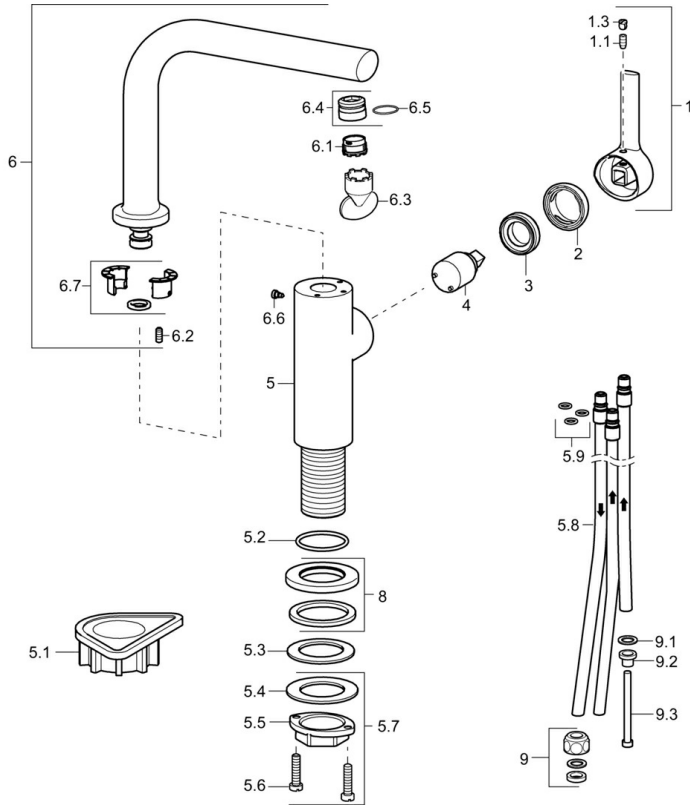

EAN: 4015474261686
static.hansa.com/55251103

- Kitchen
 - Single-lever, side operated, Low pressure
 - Deck mounted
 - Chrome
 - Swivel spout
- Laminar stream, Standard aerator
 - Hot/Cold symbols, Single operating lever/handle
 - \varnothing 25 mm ceramic cartridge for flow and temperature control
 - Copper inlet pipes
 - Surfaces in contact with drinking water contain less than 0.3% lead, Inner body made of DZR brass, Waterways without nickel coating

Technical data

Technical properties

DN-size (nominal dimension)	DN15
Hot water supply	max. +80°C
Working pressure	0.5-5 bar
Projection	189 mm
Material	Brass

Regulations

EN standard	EN 817
-------------	---------------

Spare parts

SP55251103

	Name	Code
1	Lever, 2.5	59913985
1.1	Screw, M5x8, SW2.5	59904755
1.3	Cover plug	59913762
2	Covering cap	59913957
3	Tightening nut, M32x1, SW24	59913958
4	Cartridge, 2.5	59913914
5.1	Supporting plate	59910008
5.2	O-ring, 35x2.5	59905020
5.3	Gasket, 48x33.5x2	59902283
5.7	Fixing set	59913371
5.8	Pipe, M8x1, L=560	59912806
5.9	O-ring, 6x1.4	59913266
6	Swivel spout with ejector Discontinued	59913990
6.1	Aerator, M18.5x1	59913489
6.2	Fixing screw, M4x8	59913989
6.3	Key for aerator, M18.5	59913367
6.4	Fitting ring for aerator	59913654
6.6	Screw, M4x7	59902075
6.7	Sealing kit	59911884
8	Cover flange, d 55 mm	59913963
9	Fitting nut	59904969
9.1	Sealing kit, 14.9x8.5x1	59902352
9.2	Sealing kit, 10x8	59902272
9.3	Hose	59902151