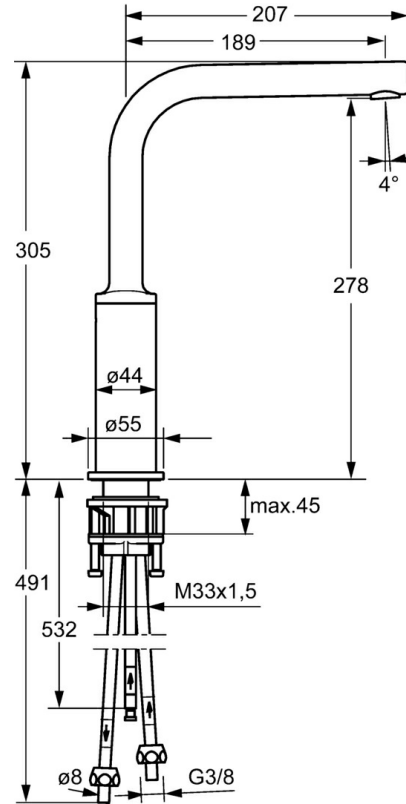

EAN: 4015474261686
static.hansa.com/55251103

- Kitchen
 - Single-lever, side operated, Low pressure
 - Deck mounted
 - Chrome
 - Swivel spout
- Laminar stream, Standard aerator
 - Hot/Cold symbols, Single operating lever/handle
 - \varnothing 25 mm ceramic cartridge for flow and temperature control
 - Copper inlet pipes
 - Surfaces in contact with drinking water contain less than 0.3% lead, Inner body made of DZR brass, Waterways without nickel coating

Technical data

Technical properties

DN-size (nominal dimension)	DN15
Hot water supply	max. +80°C
Working pressure	0.5-5 bar
Projection	189 mm
Material	Brass

Regulations

EN standard	EN 817
-------------	---------------

Spare parts

SP55251103

	Name	Code
1	Lever, 2.5	59913985
1.1	Screw, M5x8, SW2.5	59904755
1.3	Cover plug	59913762
2	Covering cap	59913957
3	Tightening nut, M32x1, SW24	59913958
4	Cartridge, 2.5	59913914
5.1	Supporting plate	59910008
5.2	O-ring, 35x2.5	59905020
5.3	Gasket, 48x33.5x2	59902283
5.7	Fixing set	59913371
5.8	Pipe, M8x1, L=560	59912806
5.9	O-ring, 6x1.4	59913266
6	Swivel spout with ejector Discontinued	59913990
6.1	Aerator, M18.5x1	59913489
6.2	Fixing screw, M4x8	59913989
6.3	Key for aerator, M18.5	59913367
6.4	Fitting ring for aerator	59913654
6.6	Screw, M4x7	59902075
6.7	Sealing kit	59911884
8	Cover flange, d 55 mm	59913963
9	Fitting nut	59904969
9.1	Sealing kit, 14.9x8.5x1	59902352
9.2	Sealing kit, 10x8	59902272
9.3	Hose	59902151