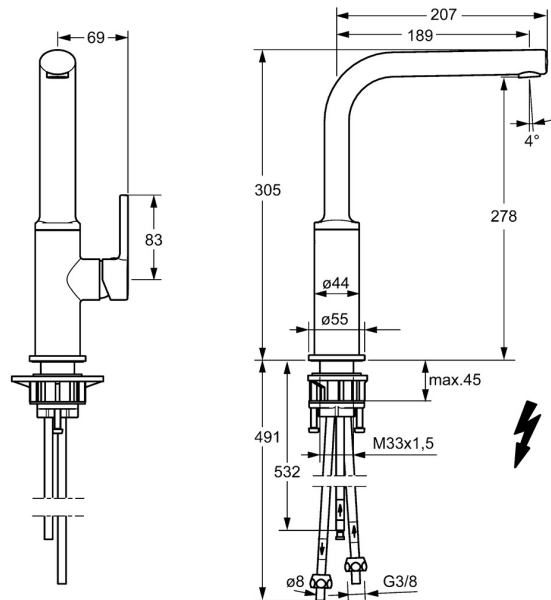

EAN: 4015474261686
static.hansa.com/55251103

- Kitchen
 - Single-lever, side operated, Low pressure
 - Deck mounted
 - Chrome
 - Swivel spout
- Laminar stream, Standard aerator
 - Hot/Cold symbols, Single operating lever/handle
 - \varnothing 25 mm ceramic cartridge for flow and temperature control
 - Copper inlet pipes
 - Surfaces in contact with drinking water contain less than 0.3% lead, Inner body made of DZR brass, Waterways without nickel coating

Technical data

Technical properties

DN-size (nominal dimension)	DN15
Hot water supply	max. +80°C
Working pressure	0.5-5 bar
Projection	189 mm
Material	Brass

Regulations

EN standard	EN 817
-------------	---------------

Spare parts

SP55251103

	Name	Code
1	Lever, 2.5	59913985
1.1	Screw, M5x8, SW2.5	59904755
1.3	Cover plug	59913762
2	Covering cap	59913957
3	Tightening nut, M32x1, SW24	59913958
4	Cartridge, 2.5	59913914
5.1	Supporting plate	59910008
5.2	O-ring, 35x2.5	59905020
5.3	Gasket, 48x33.5x2	59902283
5.7	Fixing set	59913371
5.8	Pipe, M8x1, L=560	59912806
5.9	O-ring, 6x1.4	59913266
6	Swivel spout with ejector Discontinued	59913990
6.1	Aerator, M18.5x1	59913489
6.2	Fixing screw, M4x8	59913989
6.3	Key for aerator, M18.5	59913367
6.4	Fitting ring for aerator	59913654
6.6	Screw, M4x7	59902075
6.7	Sealing kit	59911884
8	Cover flange, d 55 mm	59913963
9	Fitting nut	59904969
9.1	Sealing kit, 14.9x8.5x1	59902352
9.2	Sealing kit, 10x8	59902272
9.3	Hose	59902151