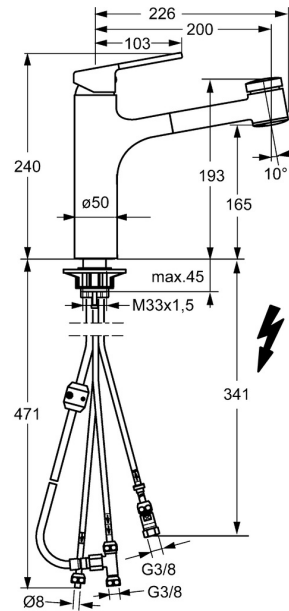

EAN: 4015474261822
static.hansa.com/55191133

- Kitchen
- Single-lever, Low pressure
- Deck mounted
- Chrome
- Swivel spout, Pull-out model
- Laminar stream, Standard aerator
- Hot/Cold symbols, Single operating lever/handle
- Limitation option for maximum temperature and flow-rate, Adjustable hot water stop (included, retrofittable)
- Non-return valve(s), \varnothing 35 mm ceramic cartridge for flow and temperature control
- Copper inlet pipes
- Surfaces in contact with drinking water contain less than 0.3% lead, Inner body made of DZR brass, Waterways without nickel coating
- protected against back-flow in domestic use (according to DIN EN 1717)
- 2 spray functions

Technical data

Technical properties

DN-size (nominal dimension)	DN15
Hot water supply	max. +80°C
Working pressure	0.5-5 bar
Connection size	\varnothing 8 mm
Projection	200 mm
Backflow prevention (EN1717)	EB
Material	Brass