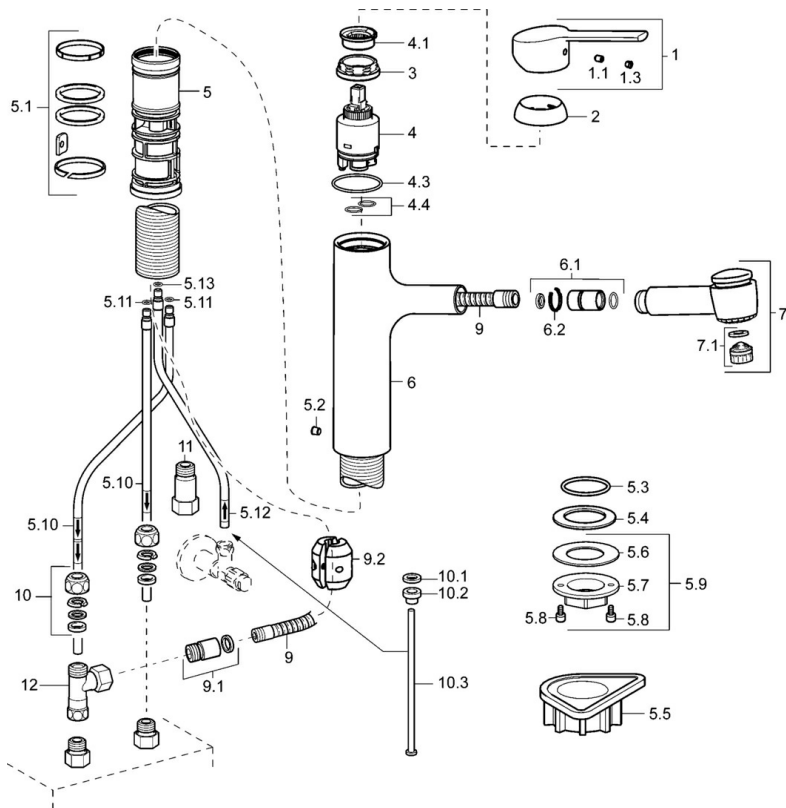

Technical data

Technical properties

DN-size (nominal dimension)	DN15
Hot water supply	max. +80°C
Working pressure	0.5-5 bar
Connection size	\varnothing 8 mm
Projection	200 mm
Backflow prevention (EN1717)	EB
Material	Brass

Regulations

EN standard	EN 817
-------------	---------------

Approvals and Declarations

Declaration of conformity	DoC
---------------------------	------------

Spare parts

SP55191133

	Name	Code
1	Lever, (2013-)	59913991
1.1	Screw, M5x8, SW2.5	59904755
1.3	Cover plug	59913762
2	Covering cap, 33x3 mm	59912504
3	Tightening nut, M37x1, AF30 Discontinued	59912111
4	Cartridge, 3.5 Classic	59913075
4	Cartridge, 3.5 Eco	59912324
4.1	Temperature adjustment limiter	59912325
4.3	O-ring, d 28.24x2.62 Discontinued	59912590
4.4	O-ring, d 10.10x1.60 Discontinued	59905072
5.1	Sealing kit	59913313
5.2	Screw, M6x0.75 Discontinued	59913314
5.3	O-ring, 35x2.5	59905020
5.4	Gasket, 48x33.5x2	59902283
5.5	Supporting plate	59910008
5.9	Fixing set	59913479
5.10	Pipe, M8x1, L=560	59912806
5.11	O-ring, 6x1.4	59913266
5.12	Coupling pipe, M10x1, L=480 Discontinued	59914042
5.13	O-ring, d 7.65x1.78	59902337
6	Spout Discontinued	59914040
6.1	Connection nipple	59914029
7	Pull-out spout	59914037
7.1	Aerator, M22/M24x1, (-2017) Discontinued	59914038
7.1	Aerator, M18.5x1	59913489
9	Hose, L=1400	59914032
9.1	Conversion nipple	59914028
9.2	Counterbalance	59914039
10	Fitting nut	59904969
10.1	Sealing kit, 14.9x8.5x1	59902352
10.2	Sealing kit, 10x8	59902272
10.3	Hose	59902151
11	Non-return valve, G3/8xG3/8	59912107
12	T-connector, M14x1 ND	59913480