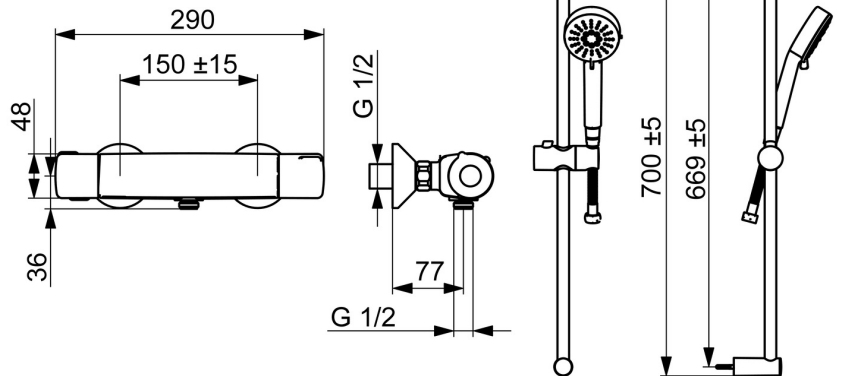

EAN: 4057304019173
static.hansa.com/55150131

Introducing this HANSABASIC thermostat with shower set - a timeless choice for every modern bathroom. Featuring a sleek chrome finish and wall-mounted installation type, this faucet set not only comes with a universal design but also offers outstanding price-performance ratio. The temperature and flow control handle allow for easy adjustments, while the eco and safety features for water temperature ensure efficiency and safety. Enjoy a variety of shower spray types with the 3-spray functions, complete with a hand shower, shower rail and shower hose. Choose the BASIC line for daily enjoyment in everyday use.

58150171 Shower thermostat
 55780133 Shower set

- Shower solutions
- Thermostatic
- Wall mounted
- Chrome
- Temperature control handle, Flow control handle, Eco feature for water flow, Safety feature for water temperature
- Hand shower, Shower rail, Shower hose (1500 mm), Eco flow control
- Normal - Even and soft water stream, Refreshing - Strong water stream, activates and refreshes body, Relaxing - Soft water stream, pleasant for entire body
- The housing of the fittings conducts minimal heat, Safety stop against scalding at 38°C
- Ceramic head part for flow control, Non-return valve(s), Litter filter(s), Thermostatic cartridge for automatic temperature control
- Eccentric coupling(s)
- protected against back-flow in domestic use (according to DIN EN 1717)
- 3 spray functions

Technical data

Flow properties

Eco-flow at 3 bar	9.6 l/min
Flow-rate at 3 bar	11.4 l/min

Technical properties

DN-size (nominal dimension)	DN15
Hot water supply	max. +65°C
Working pressure	1-10 bar
Connection size	G1/2
Installation width	150 ± 15 mm
Backflow prevention (EN1717)	EB
Material	Brass/Plastic