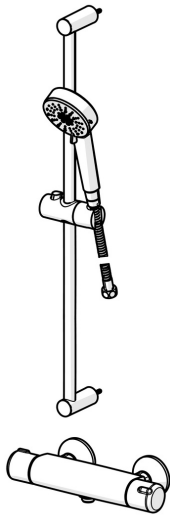

EAN: 4057304019173
static.hansa.com/55150131

Introducing this HANSABASIC thermostat with shower set - a timeless choice for every modern bathroom. Featuring a sleek chrome finish and wall-mounted installation type, this faucet set not only comes with a universal design but also offers outstanding price-performance ratio. The temperature and flow control handle allow for easy adjustments, while the eco and safety features for water temperature ensure efficiency and safety. Enjoy a variety of shower spray types with the 3-spray functions, complete with a hand shower, shower rail and shower hose. Choose the BASIC line for daily enjoyment in everyday use.

58150171 Shower thermostat
 55780133 Shower set

- Shower solutions
- Thermostatic
- Wall mounted
- Chrome
- Temperature control handle, Flow control handle, Eco feature for water flow, Safety feature for water temperature
- Hand shower, Shower rail, Shower hose (1500 mm), Eco flow control
- Normal - Even and soft water stream, Refreshing - Strong water stream, activates and refreshes body, Relaxing - Soft water stream, pleasant for entire body
- The housing of the fittings conducts minimal heat, Safety stop against scalding at 38°C
- Ceramic head part for flow control, Non-return valve(s), Litter filter(s), Thermostatic cartridge for automatic temperature control
- Eccentric coupling(s)
- protected against back-flow in domestic use (according to DIN EN 1717)
- 3 spray functions

Technical data

Flow properties

Eco-flow at 3 bar	9.6 l/min
Flow-rate at 3 bar	11.4 l/min

Technical properties

DN-size (nominal dimension)	DN15
Hot water supply	max. +65°C
Working pressure	1-10 bar
Connection size	G1/2
Installation width	150 ± 15 mm
Backflow prevention (EN1717)	EB
Material	Brass/Plastic