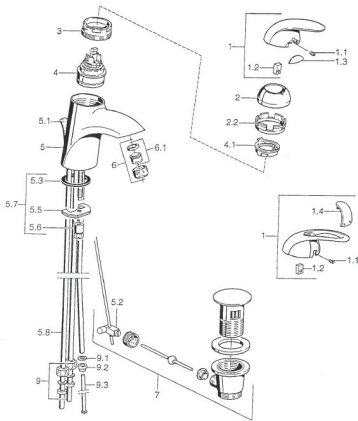

EAN: 4015474001053  
[static.hansa.com/5513110092](http://static.hansa.com/5513110092)

- Washbasin
- Single-lever
- Deck mounted

### Technical properties

Hot water supply	<b>max. +80°C</b>
Working pressure	<b>0.5-10 bar</b>
Material	<b>Brass</b>

## Spare parts

### SP55131100

	Name	Code
1	Lever Discontinued	599055881
1.1	Screw, M5x8, SW2.5	59904755
1.2	Bushing	59904778
1.3	Symbol plug Discontinued	59911785
1.4	Symbol plug Discontinued	59911786
2	Covering cap Chrome/Satin Discontinued	59906564
2	Covering cap	59906563
2.2	Fixing sleeve	59906695
3	Eye screw, M50x1, SW45	59904775
4	Cartridge, 4.8 eco	59904601
4.1	Hot water limiter	59904759
5.1	Pop-up operating rod Discontinued	59911788
5.2	Swivel joint	59904624
5.3	Gasket, 37x48x3.5	59911422
5.5	Fixing plate	59904765
5.6	Screw, M8x1, SW13	59904766
5.7	Fixing set	59910749
5.8	Pipe Discontinued	59911794
6	Aerator, M24x1 A, low pressure	59902692
6.1	Aerator, M22/24, ND	59901553
7	Pop-up waste	59911441
7	Pop-up waste Satin Discontinued	59911442
7	Pop-up waste Chrome/Gold Discontinued	59911450
9	Fitting nut	59904969
9.1	Sealing kit, 14.9x8.5x1	59902352
9.2	Sealing kit, 10x8	59902272
9.3	Hose	59902151