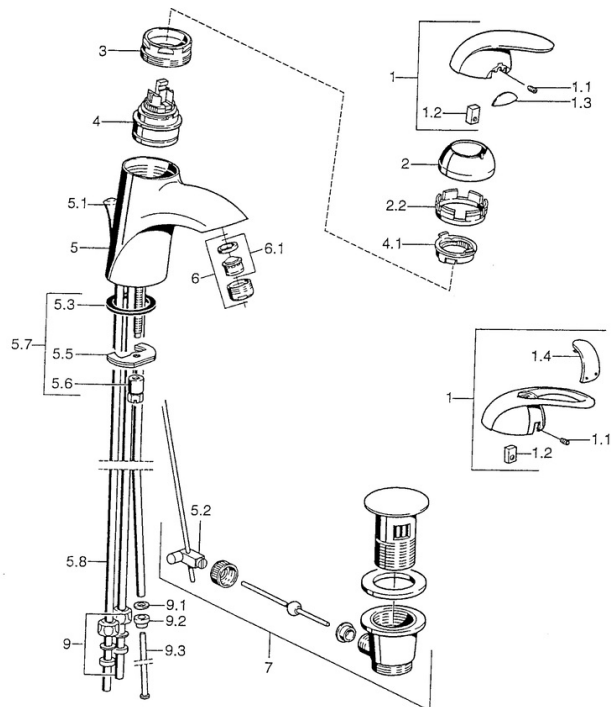

EAN: 4015474001053  
[static.hansa.com/5513110092](http://static.hansa.com/5513110092)

- Washbasin
- Single-lever
- Deck mounted

### Technical properties

Hot water supply	<b>max. +80°C</b>
Working pressure	<b>0.5-10 bar</b>
Material	<b>Brass</b>

## Spare parts

### SP55131100

	Name	Code
1	Lever Discontinued	599055881
1.1	Screw, M5x8, SW2.5	59904755
1.2	Bushing	59904778
1.3	Symbol plug Discontinued	59911785
1.4	Symbol plug Discontinued	59911786
2	Covering cap Chrome/Satin Discontinued	59906564
2	Covering cap	59906563
2.2	Fixing sleeve	59906695
3	Eye screw, M50x1, SW45	59904775
4	Cartridge, 4.8 eco	59904601
4.1	Hot water limiter	59904759
5.1	Pop-up operating rod Discontinued	59911788
5.2	Swivel joint	59904624
5.3	Gasket, 37x48x3.5	59911422
5.5	Fixing plate	59904765
5.6	Screw, M8x1, SW13	59904766
5.7	Fixing set	59910749
5.8	Pipe Discontinued	59911794
6	Aerator, M24x1 A, low pressure	59902692
6.1	Aerator, M22/24, ND	59901553
7	Pop-up waste	59911441
7	Pop-up waste Satin Discontinued	59911442
7	Pop-up waste Chrome/Gold Discontinued	59911450
9	Fitting nut	59904969
9.1	Sealing kit, 14.9x8.5x1	59902352
9.2	Sealing kit, 10x8	59902272
9.3	Hose	59902151