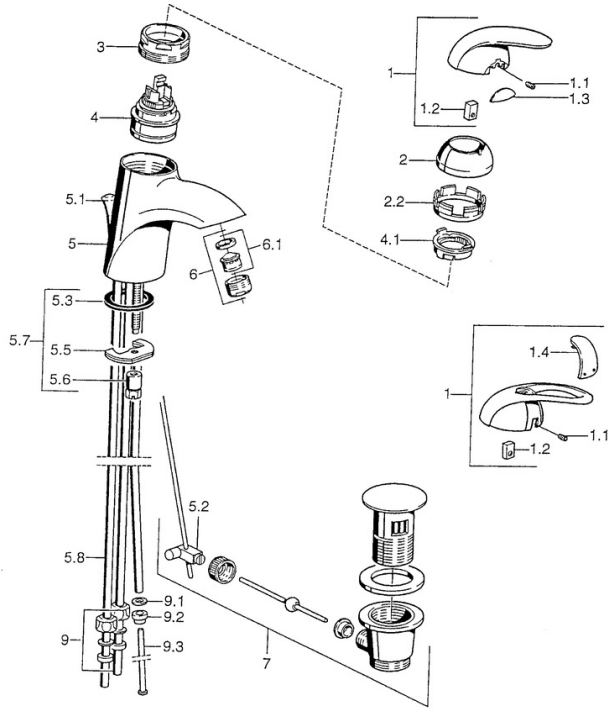

EAN: 4015474001022
static.hansa.com/5513110090

- Washbasin
- Single-lever
- Deck mounted
- Chrome/Gold

Technical data

Technical properties

Hot water supply	max. +80°C
Working pressure	0.5-10 bar
Material	Brass

Spare parts

SP55131100

	Name	Code
1	Lever Discontinued	599055881
1.1	Screw, M5x8, SW2.5	59904755
1.2	Bushing	59904778
1.3	Symbol plug Discontinued	59911785
1.4	Symbol plug Discontinued	59911786
2	Covering cap Chrome/Satin Discontinued	59906564
2	Covering cap	59906563
2.2	Fixing sleeve	59906695
3	Eye screw, M50x1, SW45	59904775
4	Cartridge, 4.8 eco	59904601
4.1	Hot water limiter	59904759
5.1	Pop-up operating rod Discontinued	59911788
5.2	Swivel joint	59904624
5.3	Gasket, 37x48x3.5	59911422
5.5	Fixing plate	59904765
5.6	Screw, M8x1, SW13	59904766
5.7	Fixing set	59910749
5.8	Pipe Discontinued	59911794
6	Aerator, M24x1 A, low pressure	59902692
6.1	Aerator, M22/24, ND	59901553
7	Pop-up waste	59911441
7	Pop-up waste Satin Discontinued	59911442
7	Pop-up waste Chrome/Gold Discontinued	59911450
9	Fitting nut	59904969
9.1	Sealing kit, 14.9x8.5x1	59902352
9.2	Sealing kit, 10x8	59902272
9.3	Hose	59902151