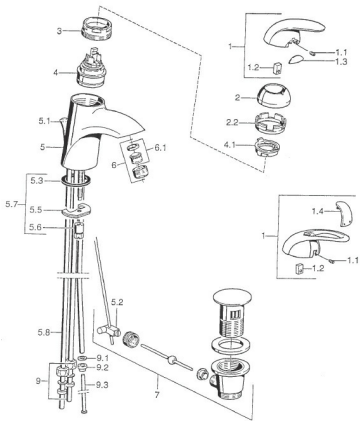

EAN: 4015474001022
static.hansa.com/5513110090

- Washbasin
- Single-lever
- Deck mounted
- Chrome/Gold

Technical data

Technical properties

Hot water supply	max. +80°C
Working pressure	0.5-10 bar
Material	Brass

Spare parts

SP55131100

	Name	Code
1	Lever Discontinued	599055881
1.1	Screw, M5x8, SW2.5	59904755
1.2	Bushing	59904778
1.3	Symbol plug Discontinued	59911785
1.4	Symbol plug Discontinued	59911786
2	Covering cap Chrome/Satin Discontinued	59906564
2	Covering cap	59906563
2.2	Fixing sleeve	59906695
3	Eye screw, M50x1, SW45	59904775
4	Cartridge, 4.8 eco	59904601
4.1	Hot water limiter	59904759
5.1	Pop-up operating rod Discontinued	59911788
5.2	Swivel joint	59904624
5.3	Gasket, 37x48x3.5	59911422
5.5	Fixing plate	59904765
5.6	Screw, M8x1, SW13	59904766
5.7	Fixing set	59910749
5.8	Pipe Discontinued	59911794
6	Aerator, M24x1 A, low pressure	59902692
6.1	Aerator, M22/24, ND	59901553
7	Pop-up waste	59911441
7	Pop-up waste Satin Discontinued	59911442
7	Pop-up waste Chrome/Gold Discontinued	59911450
9	Fitting nut	59904969
9.1	Sealing kit, 14.9x8.5x1	59902352
9.2	Sealing kit, 10x8	59902272
9.3	Hose	59902151