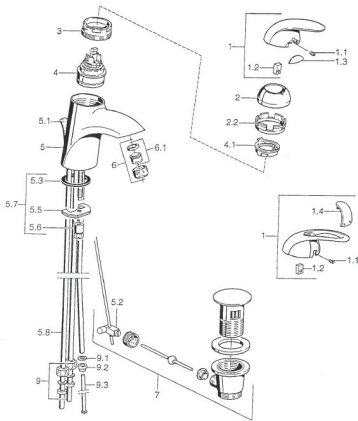

EAN: 4015474000957
static.hansa.com/55131100

- Washbasin
- Single-lever
- Deck mounted
- Chrome

Technical data

Technical properties

Hot water supply	max. +80°C
Working pressure	0.5-10 bar
Material	Brass

Spare parts

SP55131100

	Name	Code
1	Lever Discontinued	599055881
1.1	Screw, M5x8, SW2.5	59904755
1.2	Bushing	59904778
1.3	Symbol plug Discontinued	59911785
1.4	Symbol plug Discontinued	59911786
2	Covering cap Chrome/Satin Discontinued	59906564
2	Covering cap	59906563
2.2	Fixing sleeve	59906695
3	Eye screw, M50x1, SW45	59904775
4	Cartridge, 4.8 eco	59904601
4.1	Hot water limiter	59904759
5.1	Pop-up operating rod Discontinued	59911788
5.2	Swivel joint	59904624
5.3	Gasket, 37x48x3.5	59911422
5.5	Fixing plate	59904765
5.6	Screw, M8x1, SW13	59904766
5.7	Fixing set	59910749
5.8	Pipe Discontinued	59911794
6	Aerator, M24x1 A, low pressure	59902692
6.1	Aerator, M22/24, ND	59901553
7	Pop-up waste	59911441
7	Pop-up waste Satin Discontinued	59911442
7	Pop-up waste Chrome/Gold Discontinued	59911450
9	Fitting nut	59904969
9.1	Sealing kit, 14.9x8.5x1	59902352
9.2	Sealing kit, 10x8	59902272
9.3	Hose	59902151