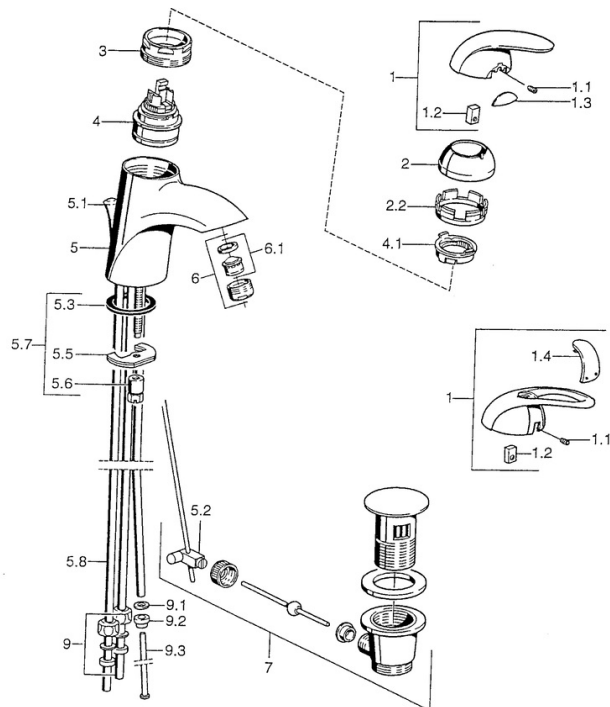

EAN: 4015474000957
static.hansa.com/55131100

- Washbasin
- Single-lever
- Deck mounted
- Chrome

Technical data

Technical properties

Hot water supply	max. +80°C
Working pressure	0.5-10 bar
Material	Brass

Spare parts

SP55131100

	Name	Code
1	Lever Discontinued	599055881
1.1	Screw, M5x8, SW2.5	59904755
1.2	Bushing	59904778
1.3	Symbol plug Discontinued	59911785
1.4	Symbol plug Discontinued	59911786
2	Covering cap Chrome/Satin Discontinued	59906564
2	Covering cap	59906563
2.2	Fixing sleeve	59906695
3	Eye screw, M50x1, SW45	59904775
4	Cartridge, 4.8 eco	59904601
4.1	Hot water limiter	59904759
5.1	Pop-up operating rod Discontinued	59911788
5.2	Swivel joint	59904624
5.3	Gasket, 37x48x3.5	59911422
5.5	Fixing plate	59904765
5.6	Screw, M8x1, SW13	59904766
5.7	Fixing set	59910749
5.8	Pipe Discontinued	59911794
6	Aerator, M24x1 A, low pressure	59902692
6.1	Aerator, M22/24, ND	59901553
7	Pop-up waste	59911441
7	Pop-up waste Satin Discontinued	59911442
7	Pop-up waste Chrome/Gold Discontinued	59911450
9	Fitting nut	59904969
9.1	Sealing kit, 14.9x8.5x1	59902352
9.2	Sealing kit, 10x8	59902272
9.3	Hose	59902151