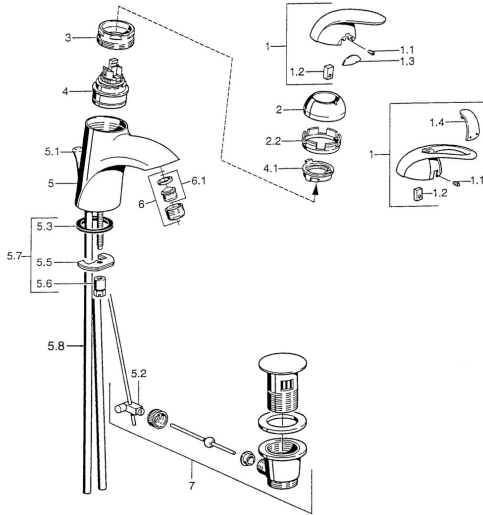

EAN: 4015474000841
static.hansa.com/5509210100006

- Washbasin
- Single-lever, Cold Start

- Deck mounted
- Energy saving variation (Cold Start) - cold water in the middle position

Technical data

Technical properties

Hot water supply	max. +80°C
Working pressure	0.5-10 bar
Material	Brass

Spare parts

SP55092100

	Name	Code
2	Covering cap Chrome/Satin Discontinued	59906564
2	Covering cap	59906563
2.2	Fixing sleeve	59906695
3	Eye screw, M50x1, SW45	59904775
4	Cartridge, 4.8 eco	59904601
4	Cartridge, 4.8 Eco-Top	59911431
4.1	Hot water limiter	59904759
5.1	Pop-up operating rod Discontinued	59911788
5.2	Swivel joint	59904624
5.3	Gasket, 37x48x3.5	59911422
5.5	Fixing plate	59904765
5.6	Screw, M8x1, SW13	59904766
5.7	Fixing set	59910749
5.8	Installation coupling pair	59911791
6	Aerator, M24x1 Gold Discontinued	59904772
6	Aerator, M24x1 STD HC A	59902366
6.1	Aerator, M22/24 A	59902081
7	Pop-up waste	59911441
7	Pop-up waste Chrome/Gold Discontinued	59911450
7	Pop-up waste Satin Discontinued	59911442
N.I.	Installation kit	59913083