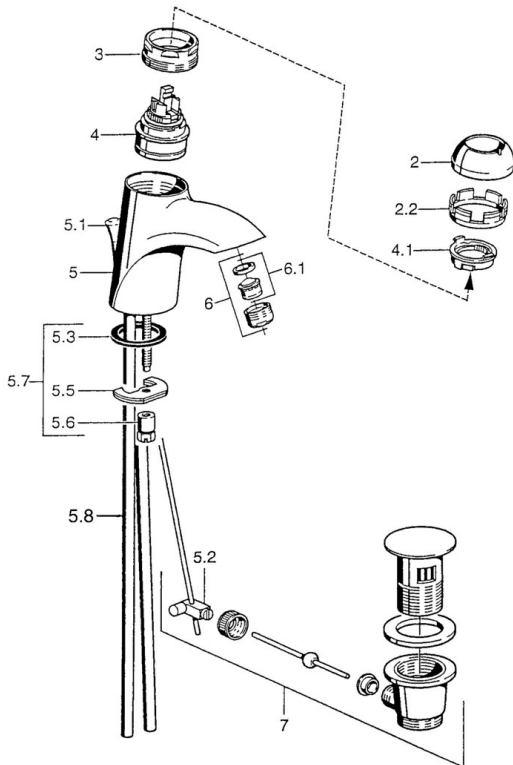

EAN: 4015474000841
static.hansa.com/5509210100006

- Washbasin
- Single-lever, Cold Start

- Deck mounted
- Energy saving variation (Cold Start) - cold water in the middle position

Technical data

Technical properties

Hot water supply	max. +80°C
Working pressure	0.5-10 bar
Material	Brass

Spare parts

SP55092100

	Name	Code
2	Covering cap Chrome/Satin Discontinued	59906564
2	Covering cap	59906563
2.2	Fixing sleeve	59906695
3	Eye screw, M50x1, SW45	59904775
4	Cartridge, 4.8 eco	59904601
4	Cartridge, 4.8 Eco-Top	59911431
4.1	Hot water limiter	59904759
5.1	Pop-up operating rod Discontinued	59911788
5.2	Swivel joint	59904624
5.3	Gasket, 37x48x3.5	59911422
5.5	Fixing plate	59904765
5.6	Screw, M8x1, SW13	59904766
5.7	Fixing set	59910749
5.8	Installation coupling pair	59911791
6	Aerator, M24x1 Gold Discontinued	59904772
6	Aerator, M24x1 STD HC A	59902366
6.1	Aerator, M22/24 A	59902081
7	Pop-up waste	59911441
7	Pop-up waste Chrome/Gold Discontinued	59911450
7	Pop-up waste Satin Discontinued	59911442
N.I.	Installation kit	59913083