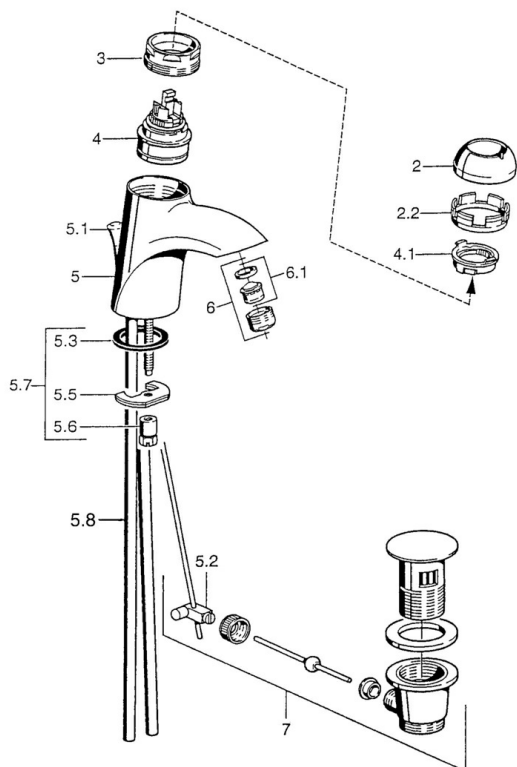

EAN: 4015474000827
static.hansa.com/5509210092

- Washbasin
- Single-lever
- Deck mounted
- Fixed spout
- Without operation lever

Technical data

Technical properties

Hot water supply	max. +80°C
Working pressure	0.5-10 bar
Material	Brass

Spare parts

SP55092100

	Name	Code
2	Covering cap Chrome/Satin Discontinued	59906564
2	Covering cap	59906563
2.2	Fixing sleeve	59906695
3	Eye screw, M50x1, SW45	59904775
4	Cartridge, 4.8 eco	59904601
4	Cartridge, 4.8 Eco-Top	59911431
4.1	Hot water limiter	59904759
5.1	Pop-up operating rod Discontinued	59911788
5.2	Swivel joint	59904624
5.3	Gasket, 37x48x3.5	59911422
5.5	Fixing plate	59904765
5.6	Screw, M8x1, SW13	59904766
5.7	Fixing set	59910749
5.8	Installation coupling pair	59911791
6	Aerator, M24x1 Gold Discontinued	59904772
6	Aerator, M24x1 STD HC A	59902366
6.1	Aerator, M22/24 A	59902081
7	Pop-up waste	59911441
7	Pop-up waste Chrome/Gold Discontinued	59911450
7	Pop-up waste Satin Discontinued	59911442
N.I.	Installation kit	59913083