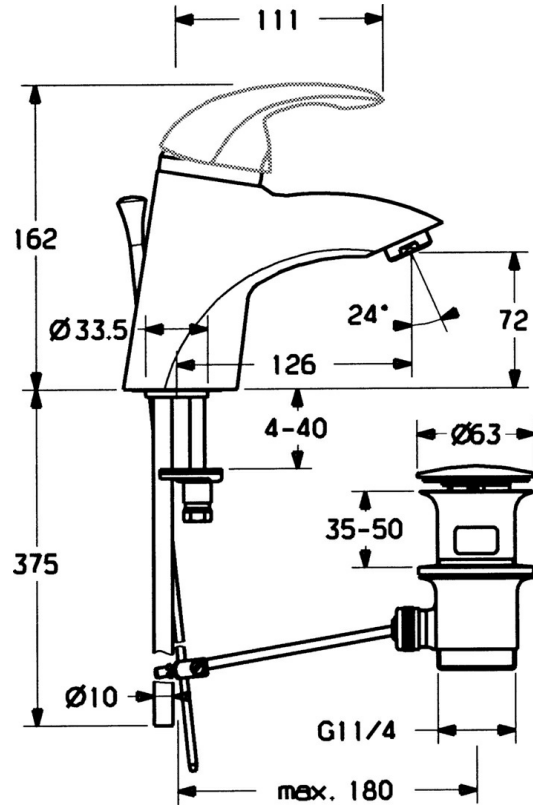

EAN: 4015474000827
static.hansa.com/5509210092

- Washbasin
- Single-lever
- Deck mounted
- Fixed spout
- Without operation lever

Technical data

Technical properties

Hot water supply	max. +80°C
Working pressure	0.5-10 bar
Material	Brass

Spare parts

SP55092100

	Name	Code
2	Covering cap Chrome/Satin Discontinued	59906564
2	Covering cap	59906563
2.2	Fixing sleeve	59906695
3	Eye screw, M50x1, SW45	59904775
4	Cartridge, 4.8 eco	59904601
4	Cartridge, 4.8 Eco-Top	59911431
4.1	Hot water limiter	59904759
5.1	Pop-up operating rod Discontinued	59911788
5.2	Swivel joint	59904624
5.3	Gasket, 37x48x3.5	59911422
5.5	Fixing plate	59904765
5.6	Screw, M8x1, SW13	59904766
5.7	Fixing set	59910749
5.8	Installation coupling pair	59911791
6	Aerator, M24x1 Gold Discontinued	59904772
6	Aerator, M24x1 STD HC A	59902366
6.1	Aerator, M22/24 A	59902081
7	Pop-up waste	59911441
7	Pop-up waste Chrome/Gold Discontinued	59911450
7	Pop-up waste Satin Discontinued	59911442
N.I.	Installation kit	59913083